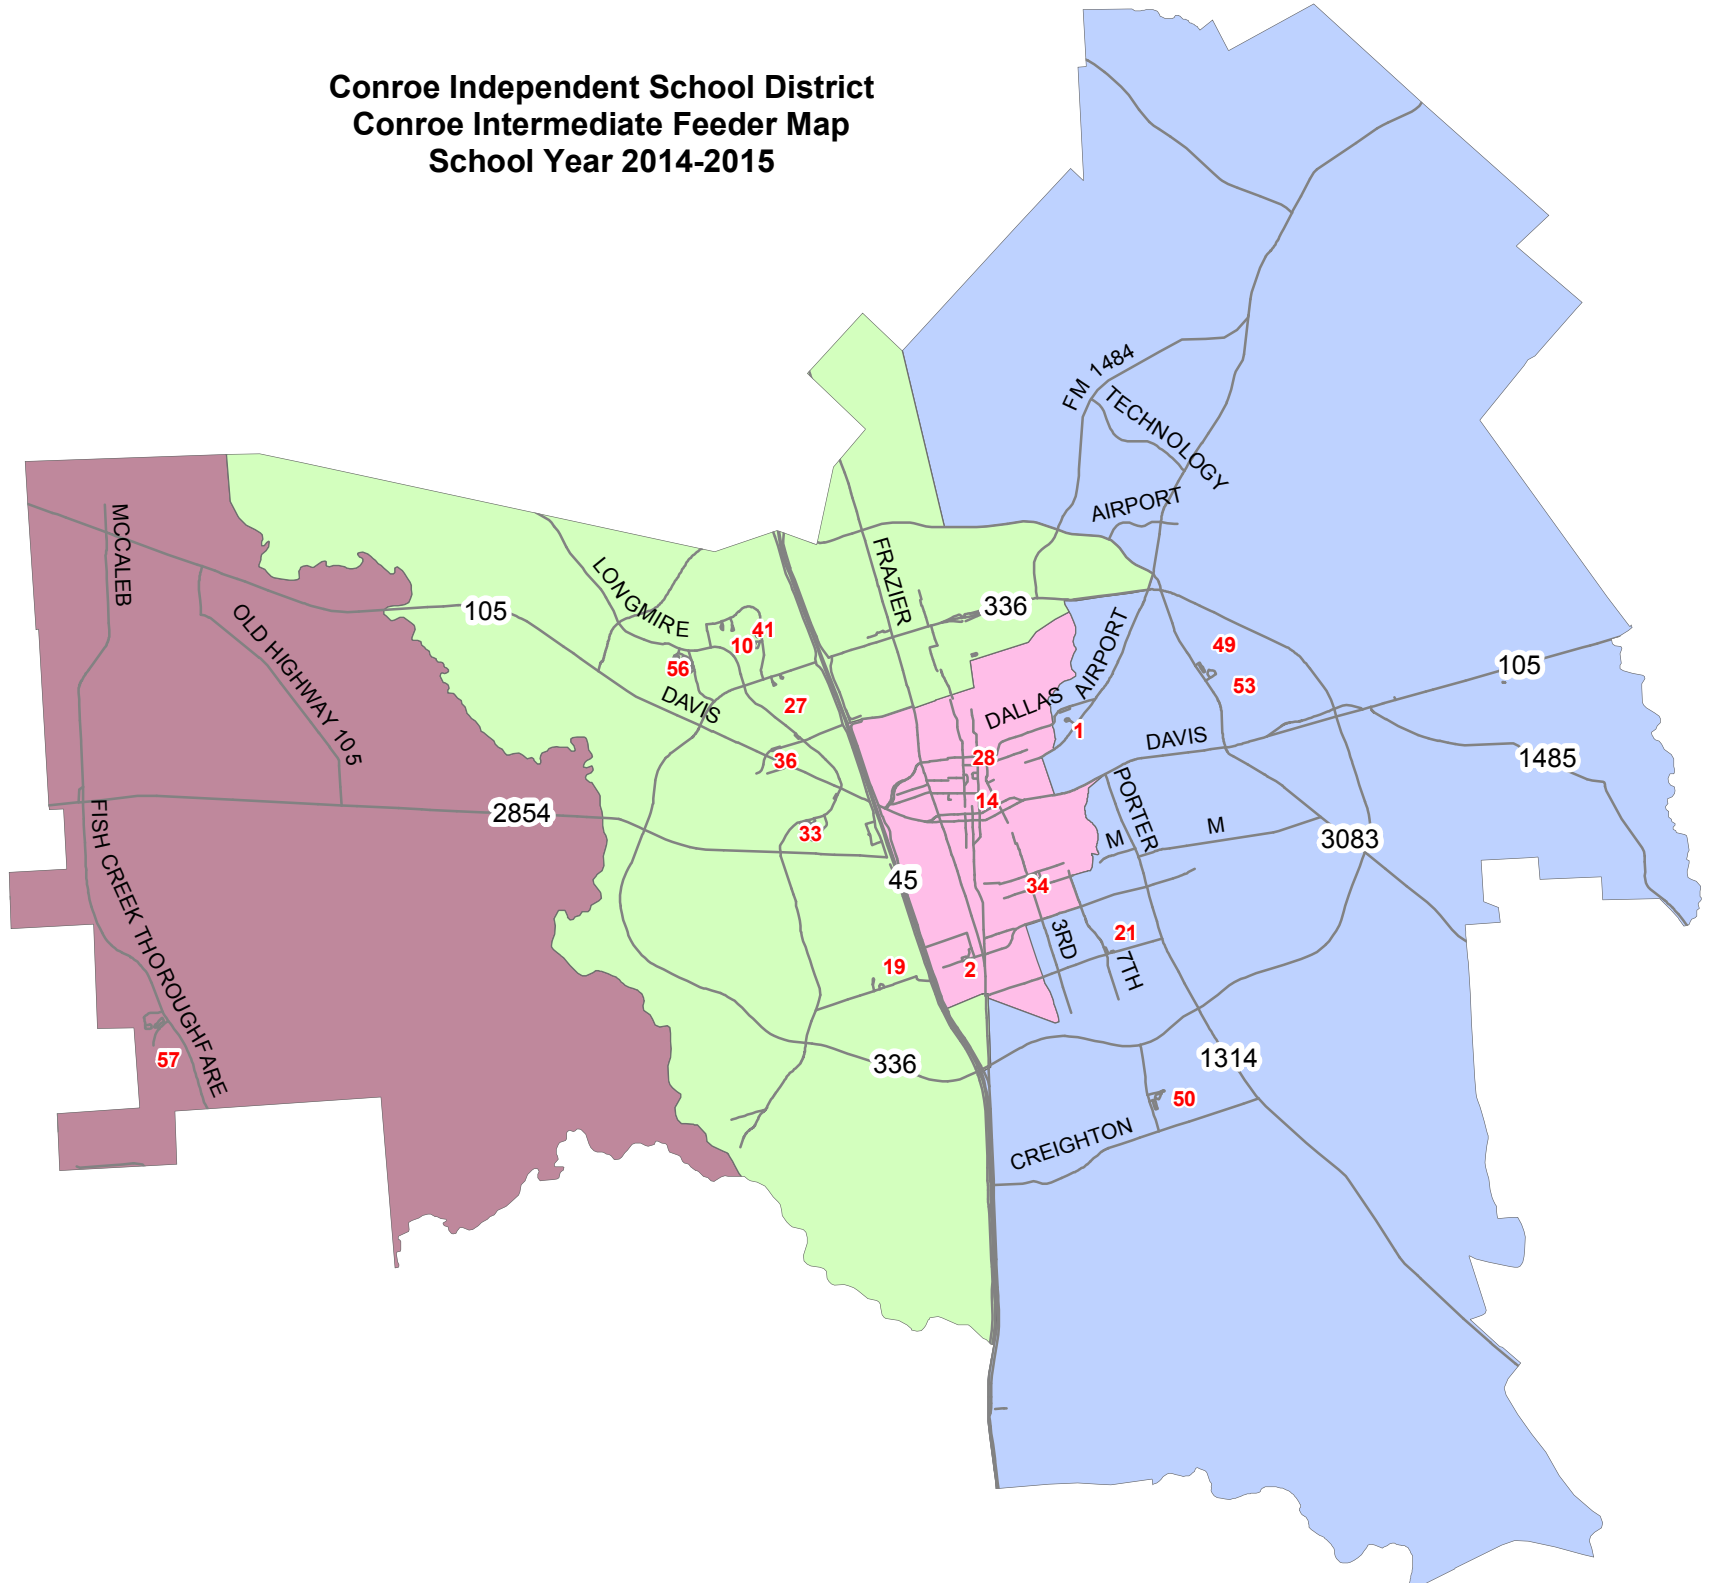

**Conroe Independent School District
Conroe Intermediate Feeder Map
School Year 2014-2015**

Conroe Schools

Elementary

- 1. Anderson
- 2. Armstrong
- 3. Austin
(zones 25B and 26C only)
- 10. Giesinger
- 14. Houston
- 53. Patterson
- 27. Reaves
- 19. Rice
- 21. Runyan
- 57. Stewart
- 50. Wilkinson

Intermediate

- 49. Bozman
- 41. Cryar
- 28. Travis

Junior High

- 56. Peet
- 34. Washington

High School

- 33. Conroe 9th Grade Campus
- 36. Conroe

Conroe Zones

Intermediate Schools