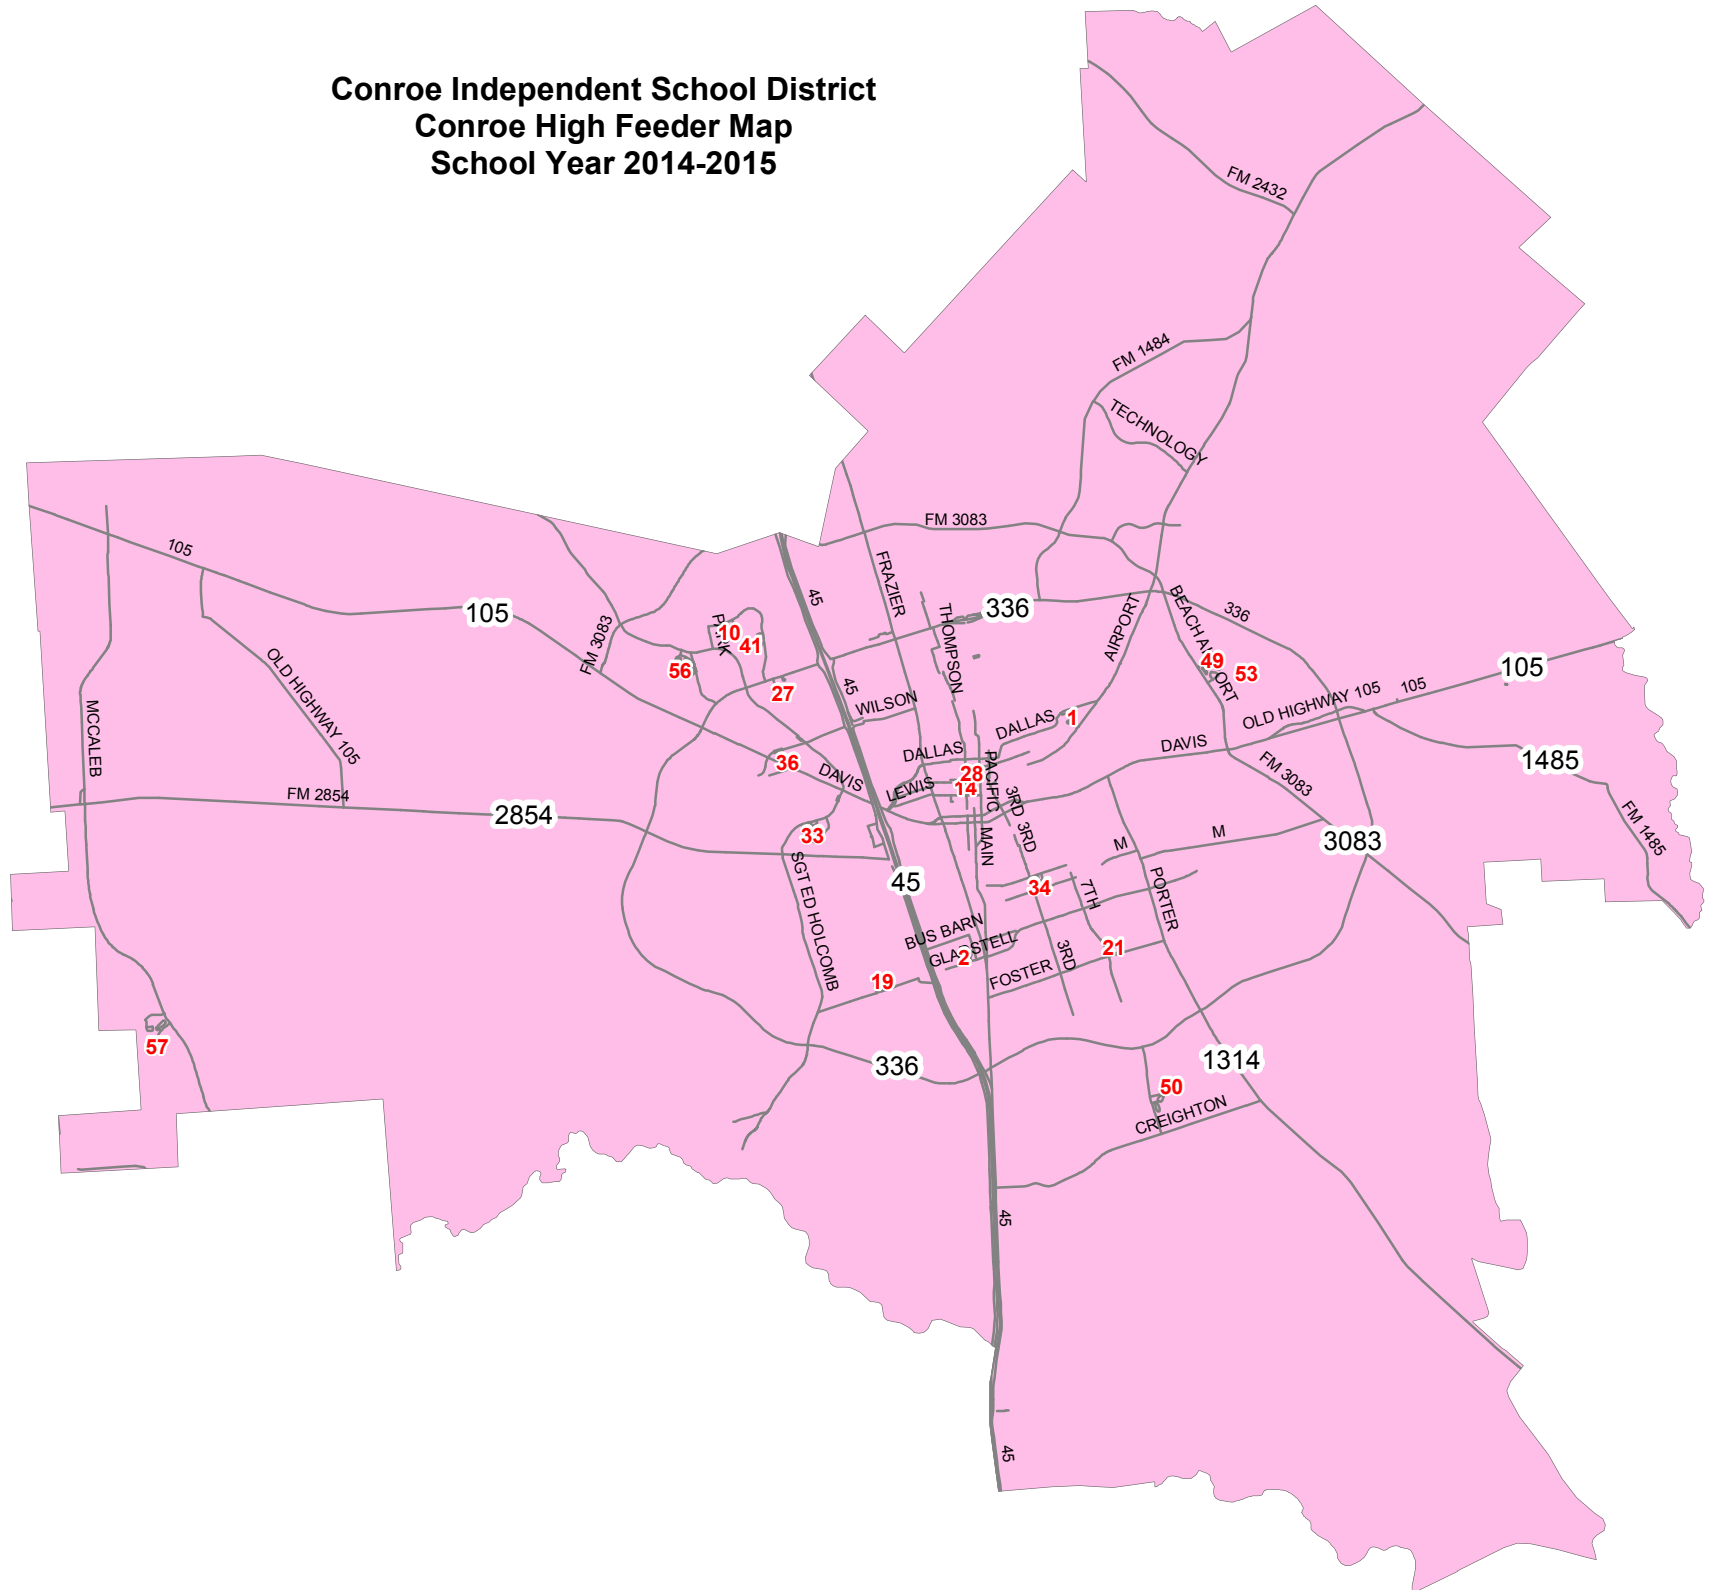

# Conroe Independent School District Conroe High Feeder Map School Year 2014-2015

**Conroe Schools**

- Elementary**
- 1. Anderson
- 2. Armstrong
- 3. Austin  
(zones 25B and 26C only)
- 10. Giesinger
- 14. Houston
- 53. Patterson
- 27. Reaves
- 19. Rice
- 21. Runyan
- 57. Stewart
- 50. Wilkinson

- Intermediate**
- 49. Bozman
- 41. Cryar
- 28. Travis
- Junior High**
- 56. Peet
- 34. Washington

- High School**
- 33. Conroe 9<sup>th</sup> Grade Campus
- 36. Conroe

**Conroe Zones**

- High School**
- CONROE HIGH