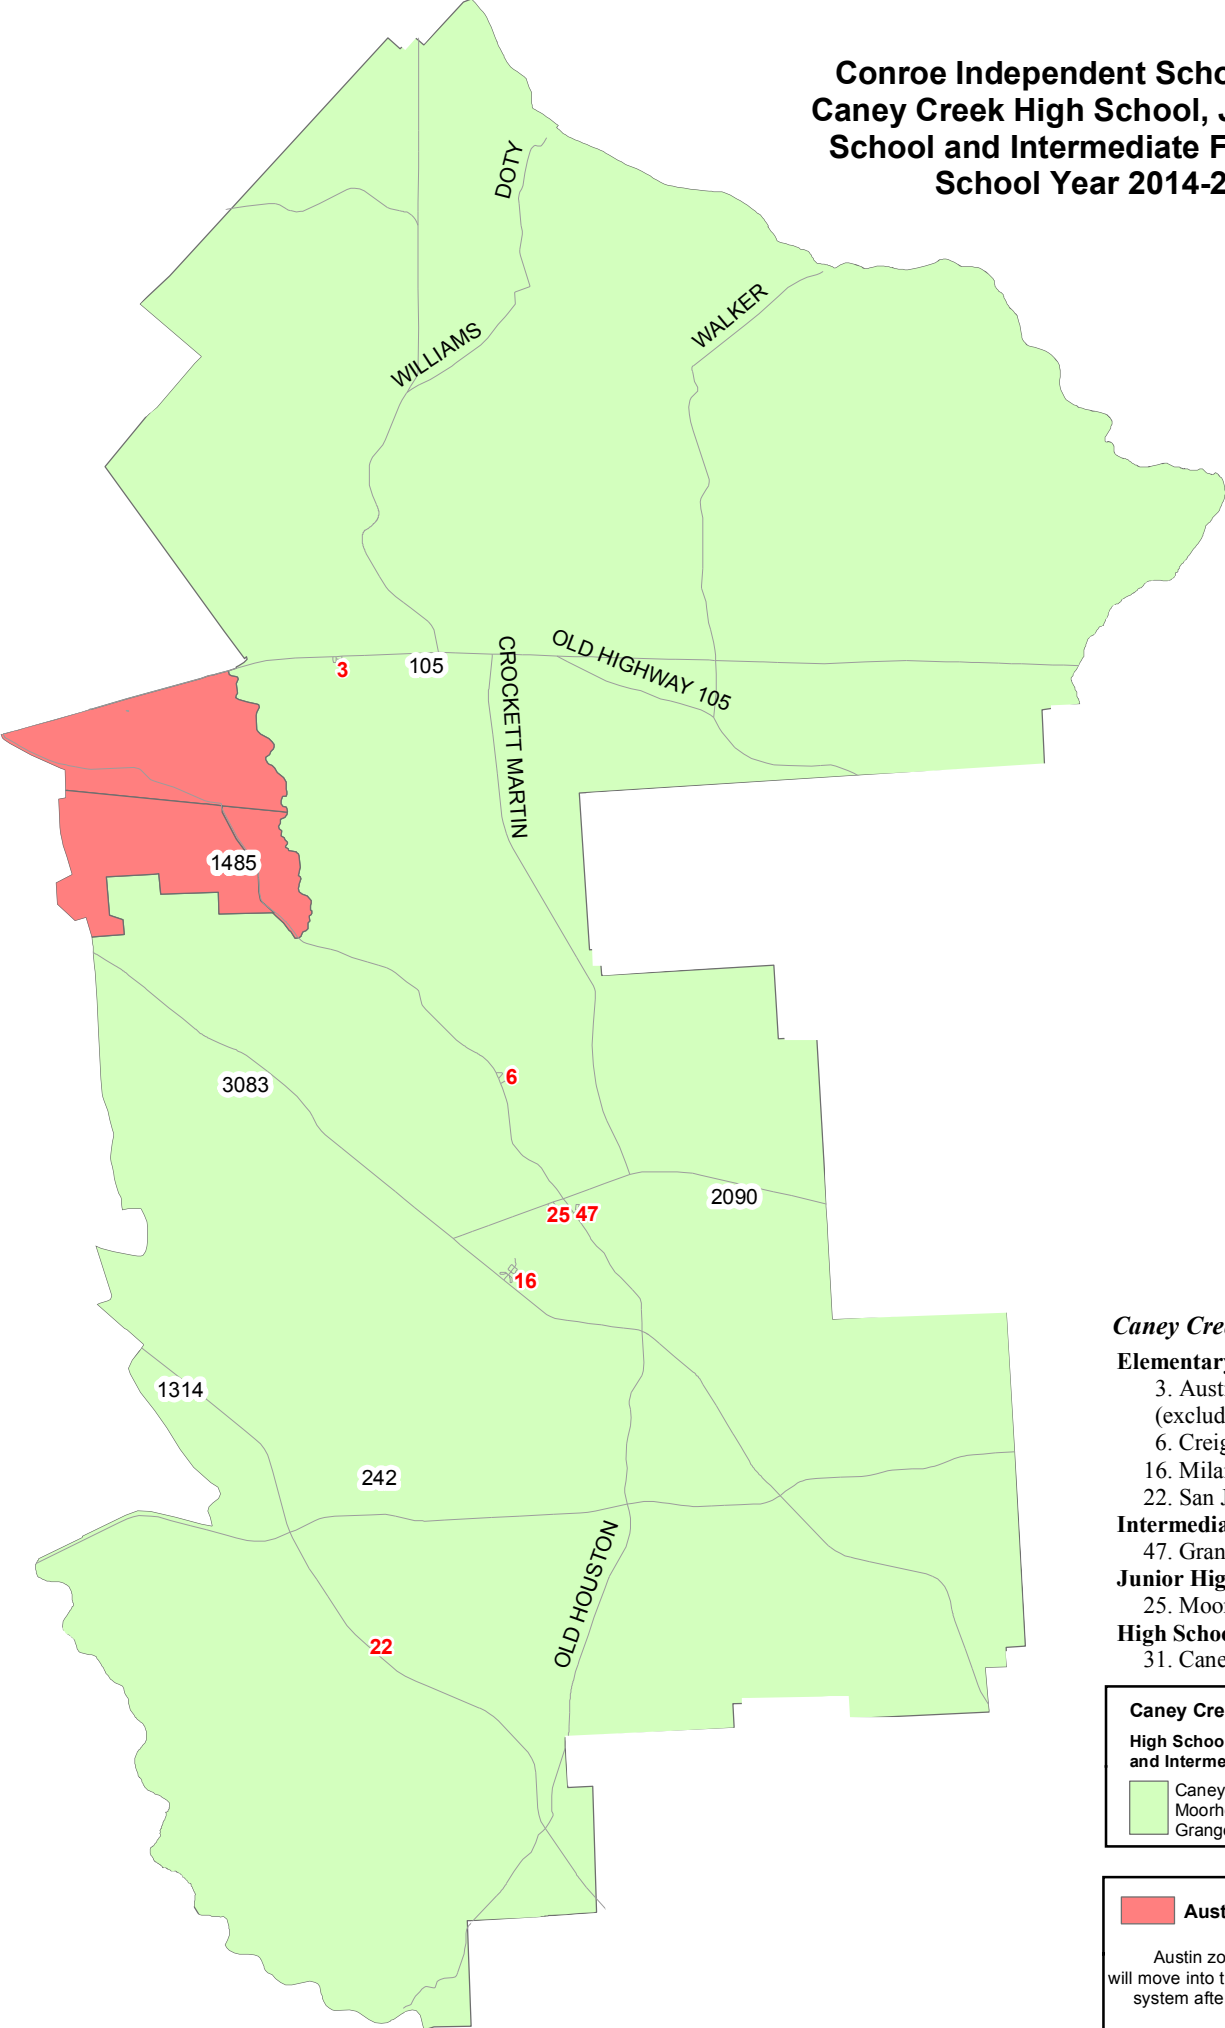

**Conroe Independent School District  
 Caney Creek High School, Junior High  
 School and Intermediate Feeder Map  
 School Year 2014-2015**

**Caney Creek Schools**

- Elementary**
  - 3. Austin  
(excluding zones 25B and 26C)
  - 6. Creighton
  - 16. Milam
  - 22. San Jacinto
- Intermediate**
  - 47. Grangerland
- Junior High**
  - 25. Moorhead
- High School**
  - 31. Caney Creek

**Caney Creek Zones**  
**High School, Junior High School,  
 and Intermediate School**

- Caney Creek High School
- Moorhead Junior High School
- Grangerland Intermediate

**Austin Elementary**

Austin zones 25B and 26C  
 will move into the Conroe High feeder  
 system after elementary school.