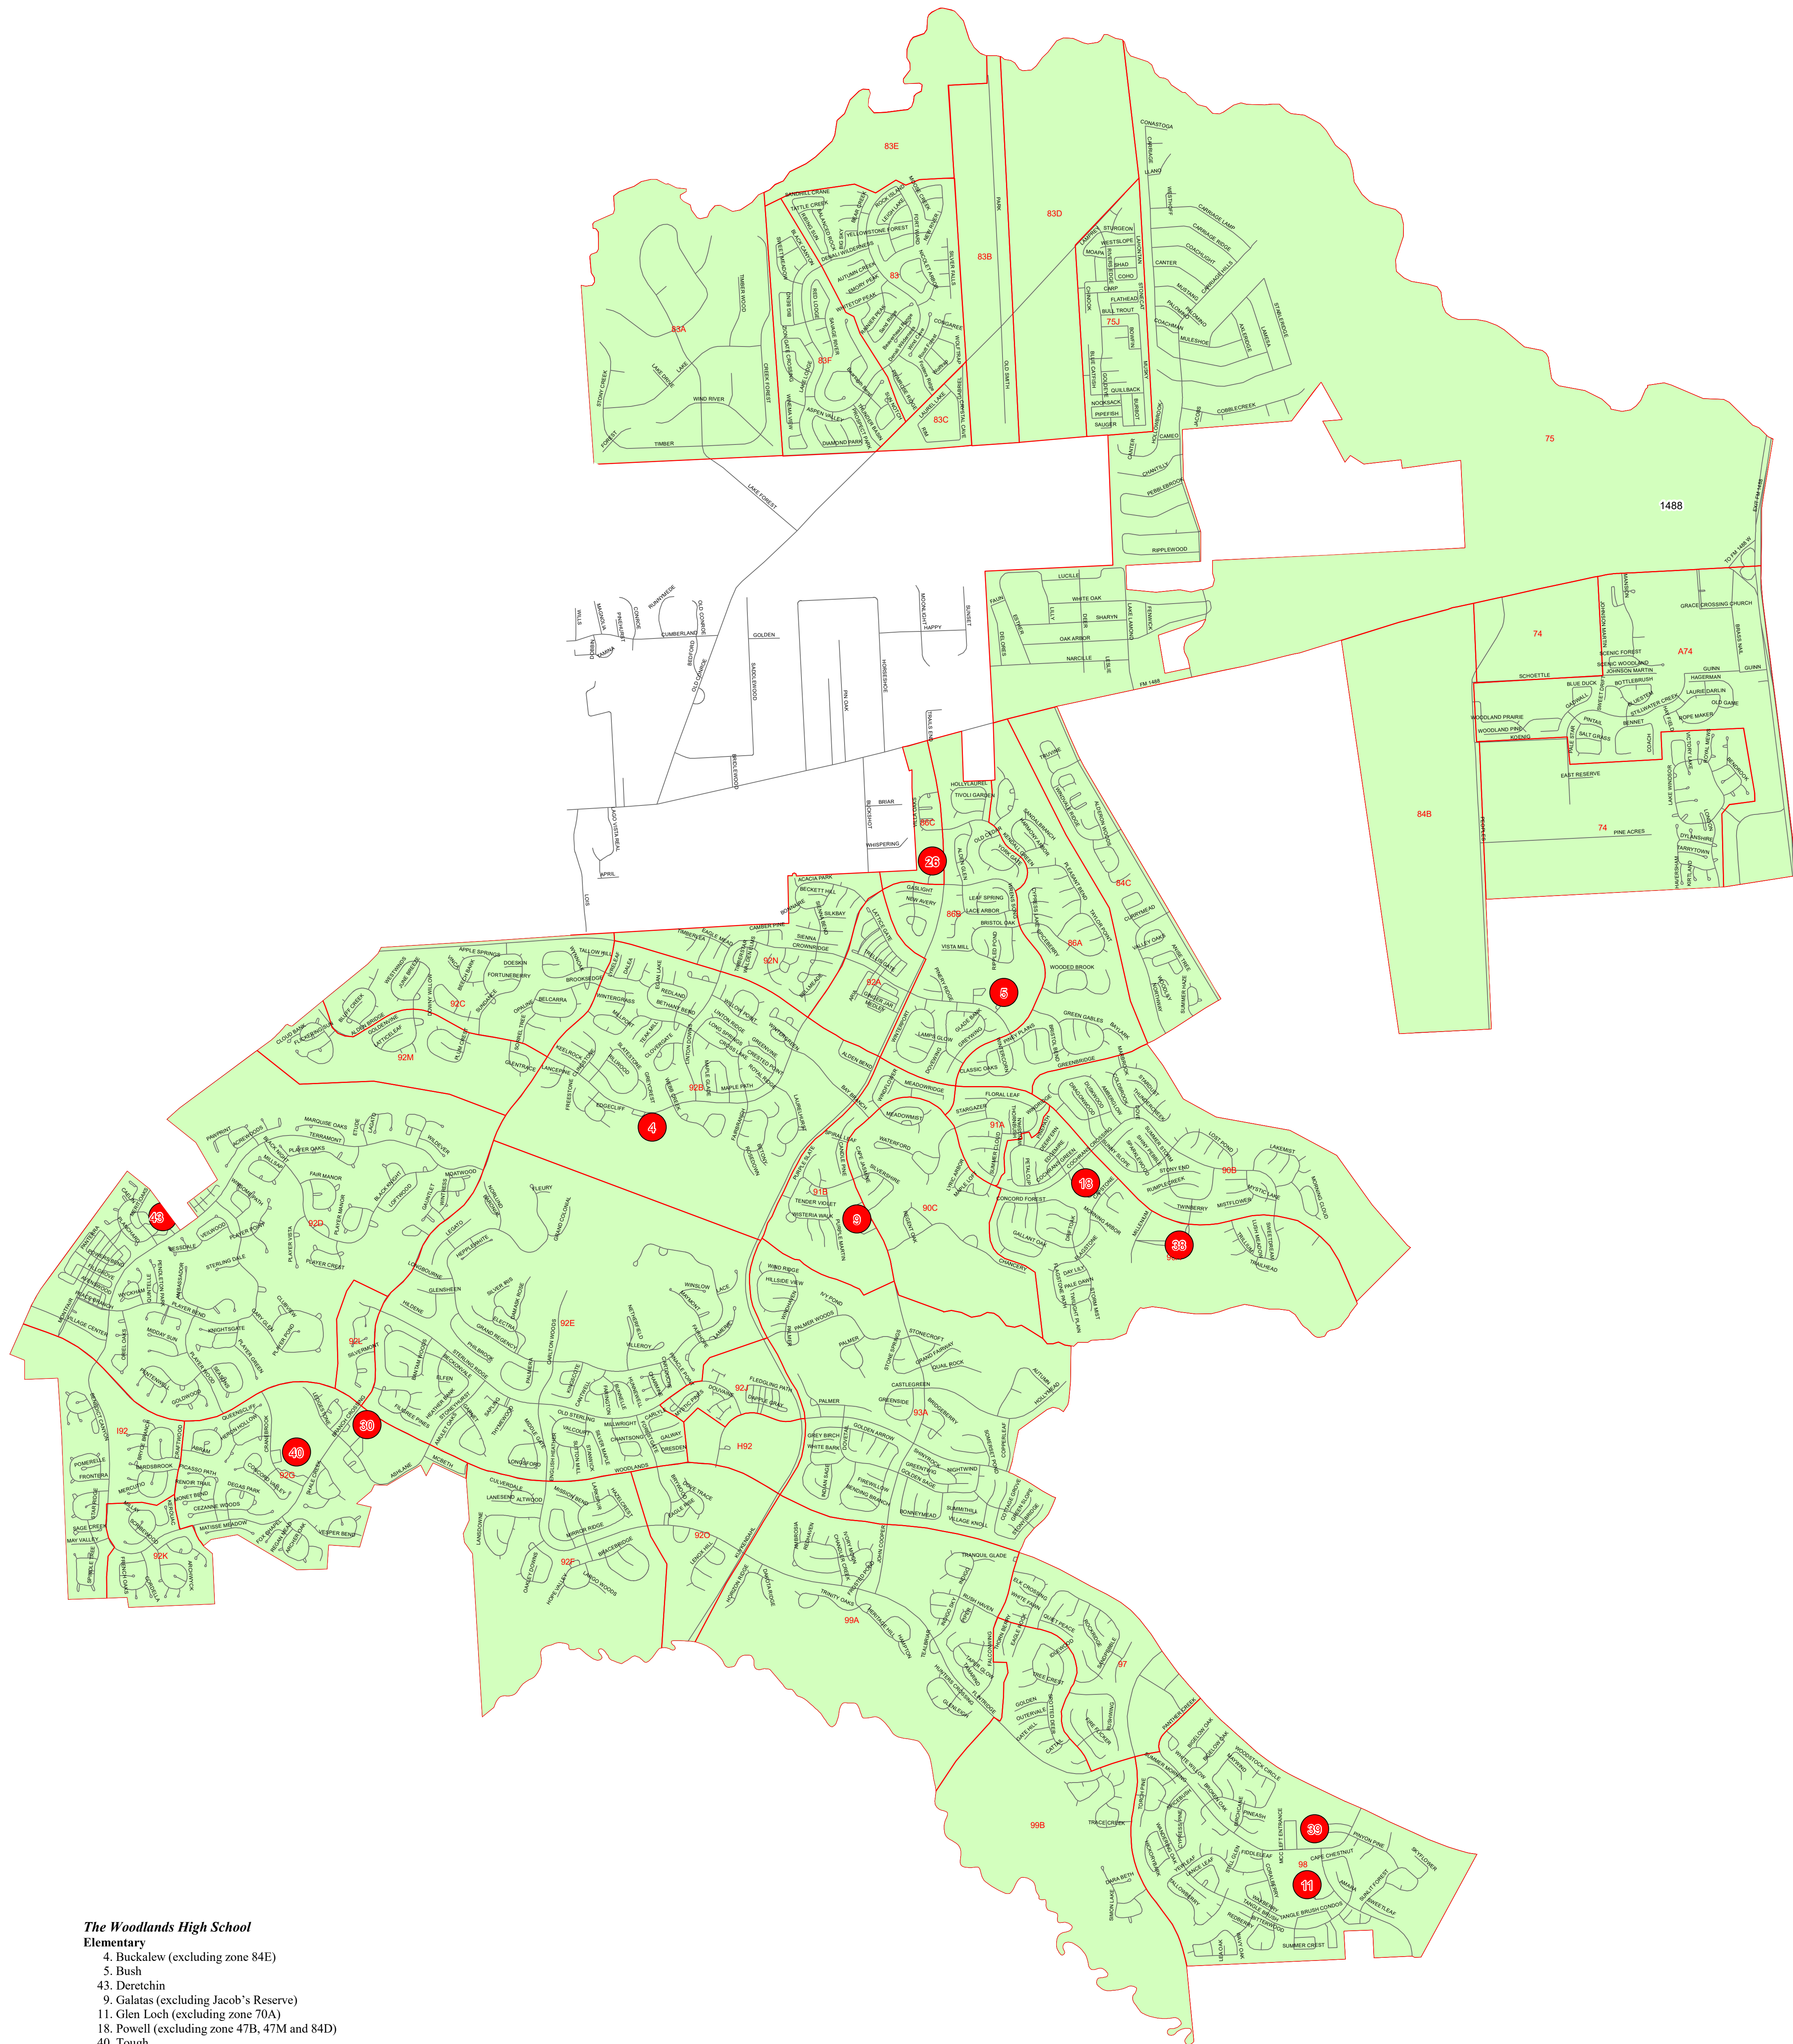

Conroe Independent School District The Woodlands High School Junior High and High School Feeder Map 2023-2024 School Year Boundaries

The Woodlands High School

- Elementary**
- 4. Buckalew (excluding zone 84E)
- 5. Bush
- 43. Deretchin
- 9. Galatas (excluding Jacob's Reserve)
- 11. Glen Loch (excluding zone 70A)
- 18. Powell (excluding zone 47B, 47M and 84D)
- 40. Tough
- Intermediate**
- 43. Deretchin
- 26. Mitchell
- 40. Tough
- 29. Wilkerson (only zones 97, 98, 99B)
- Junior High**
- 39. McCullough
- High School**
- 30. The Woodlands 9th Grade Campus
- 38. The Woodlands

- Attn Zones
- MCCULLOUGH JUNIOR HIGH
- WOODLANDS HIGH