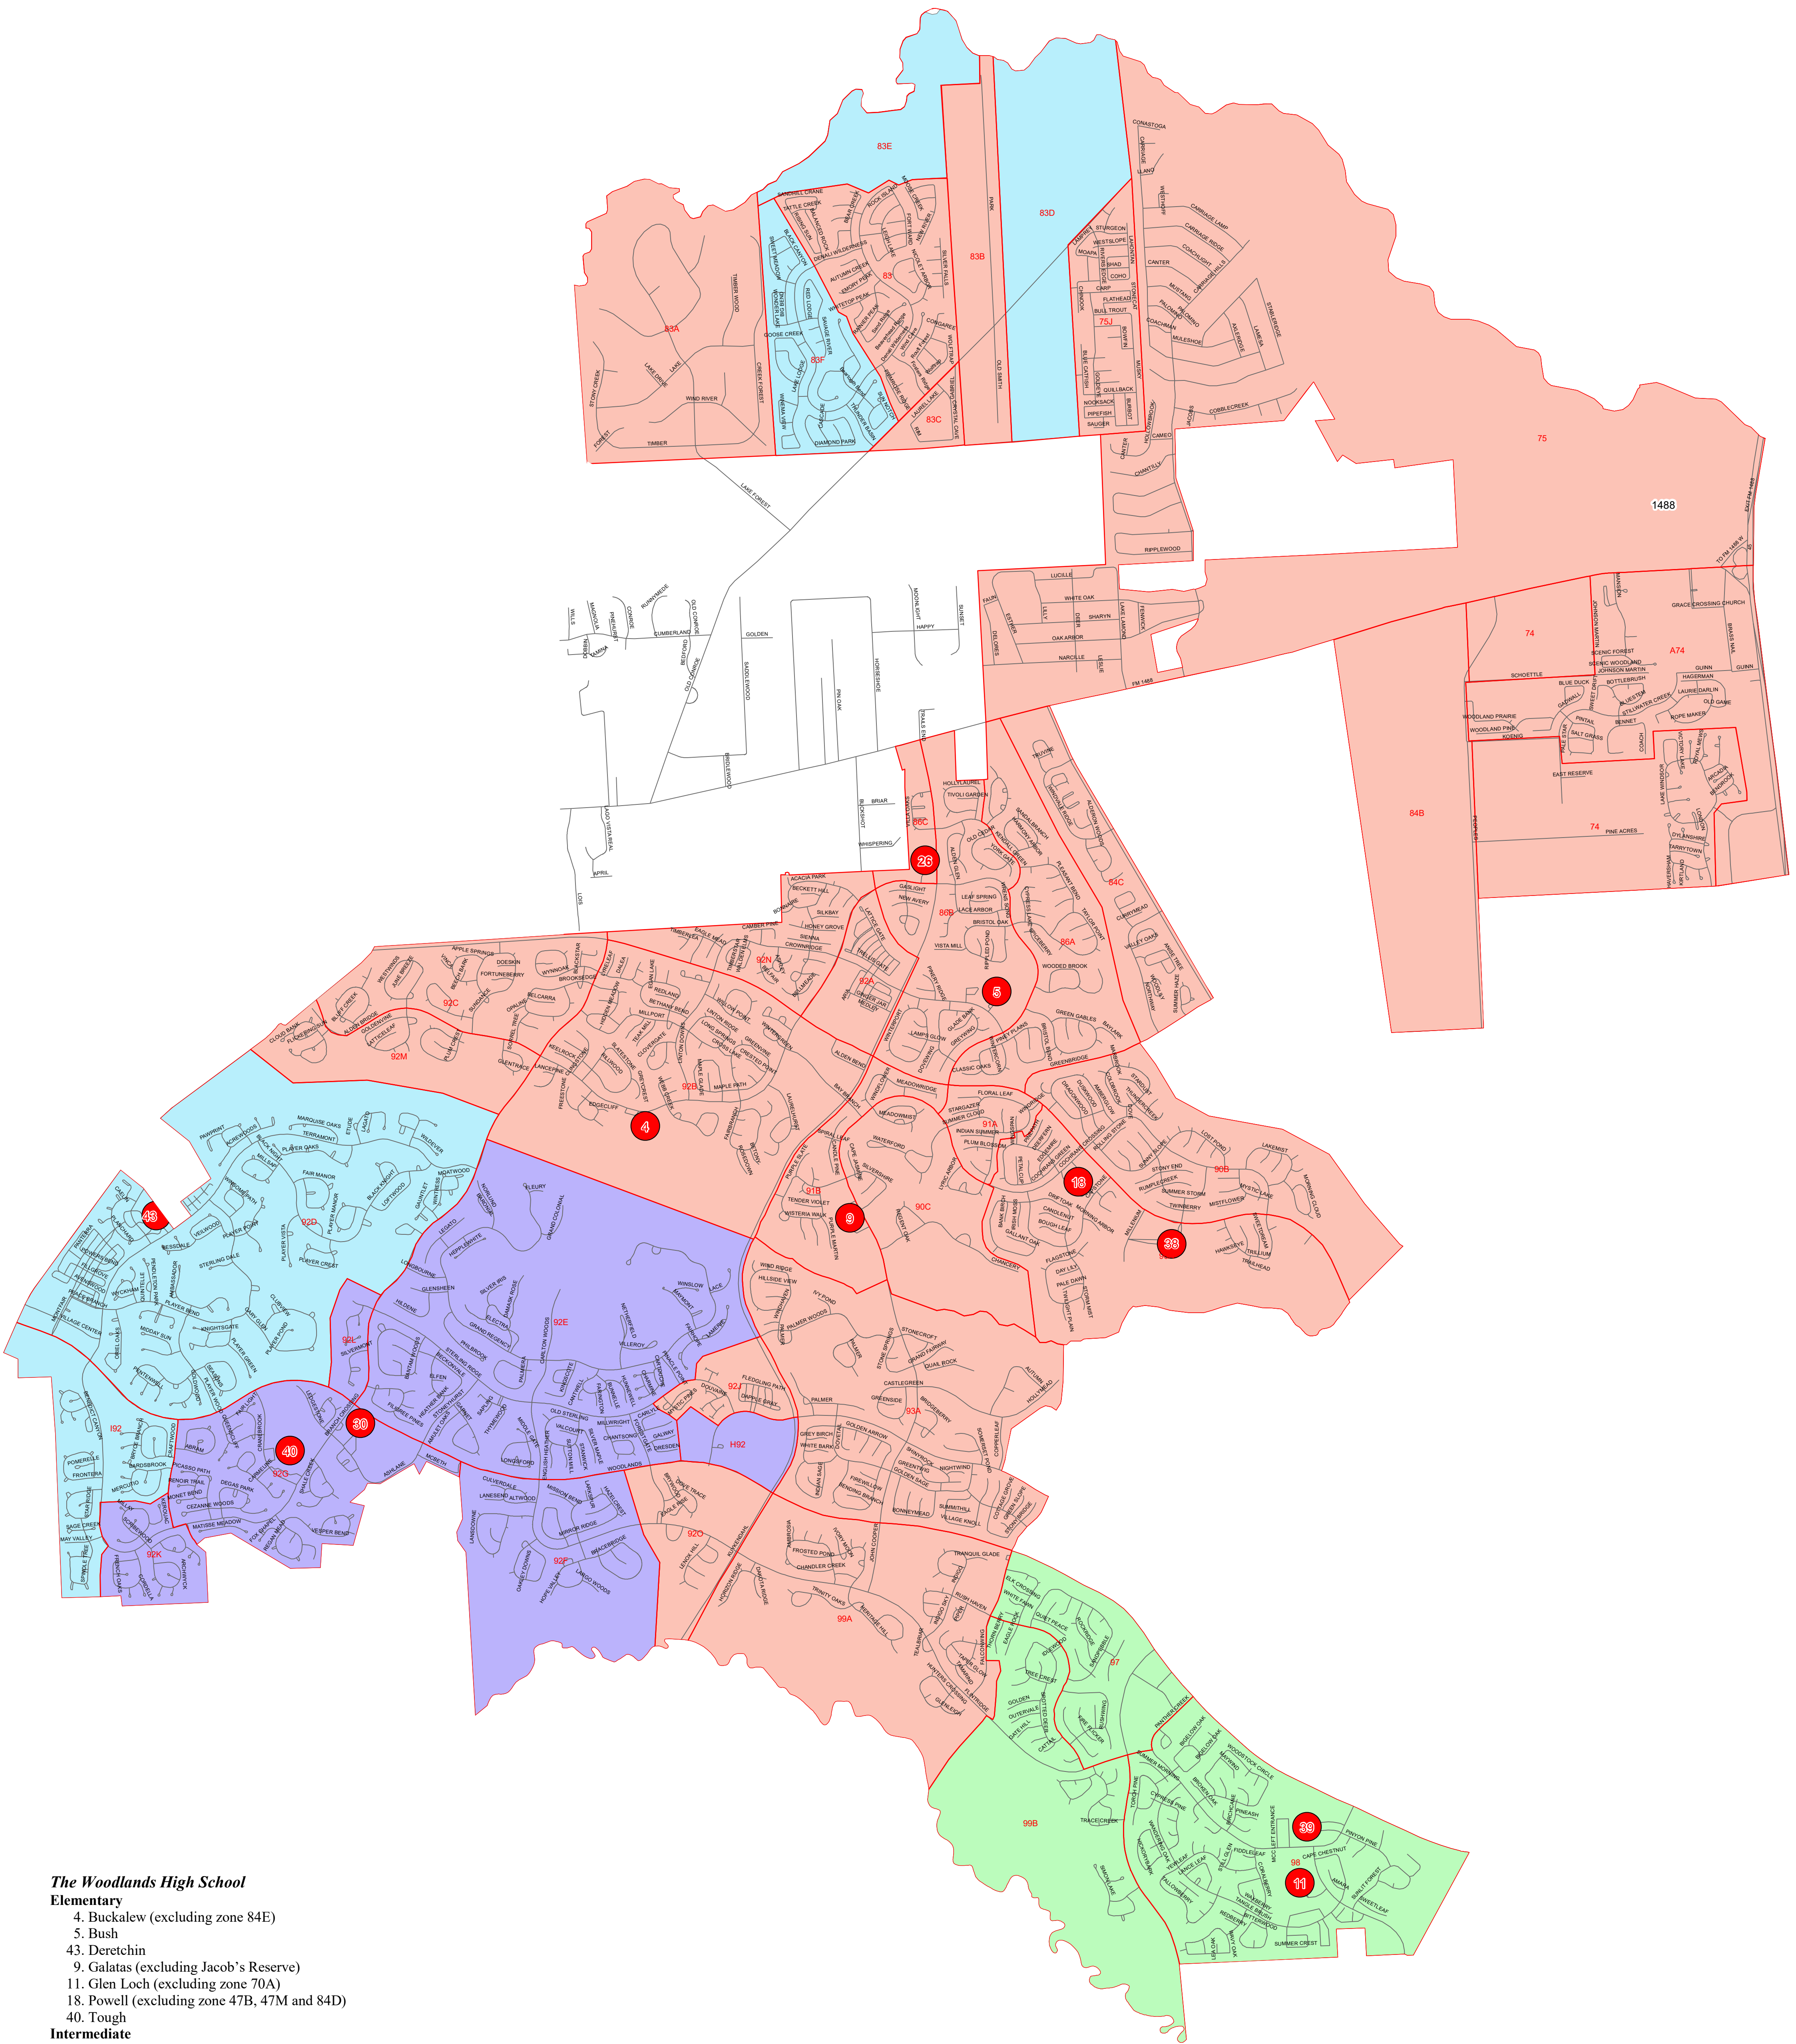

**Conroe Independent School District
The Woodlands High School Intermediate Feeder Map
2023-2024 School Year Boundaries**

The Woodlands High School

- Elementary**
- 4. Buckalew (excluding zone 84E)
 - 5. Bush
 - 43. Deretchin
 - 9. Galatas (excluding Jacob's Reserve)
 - 11. Glen Loch (excluding zone 70A)
 - 18. Powell (excluding zone 47B, 47M and 84D)
 - 40. Tough
- Intermediate**
- 43. Deretchin
 - 26. Mitchell
 - 40. Tough
 - 29. Wilkerson (only zones 97, 98, 99B)
- Junior High**
- 39. McCullough
- High School**
- 30. The Woodlands 9th Grade Campus
 - 38. The Woodlands

- Attn Zones
- DERETCHIN FLEX
- MITCHELL INTERMEDIATE
- TOUGH FLEX
- WILKERSON INTERMEDIATE