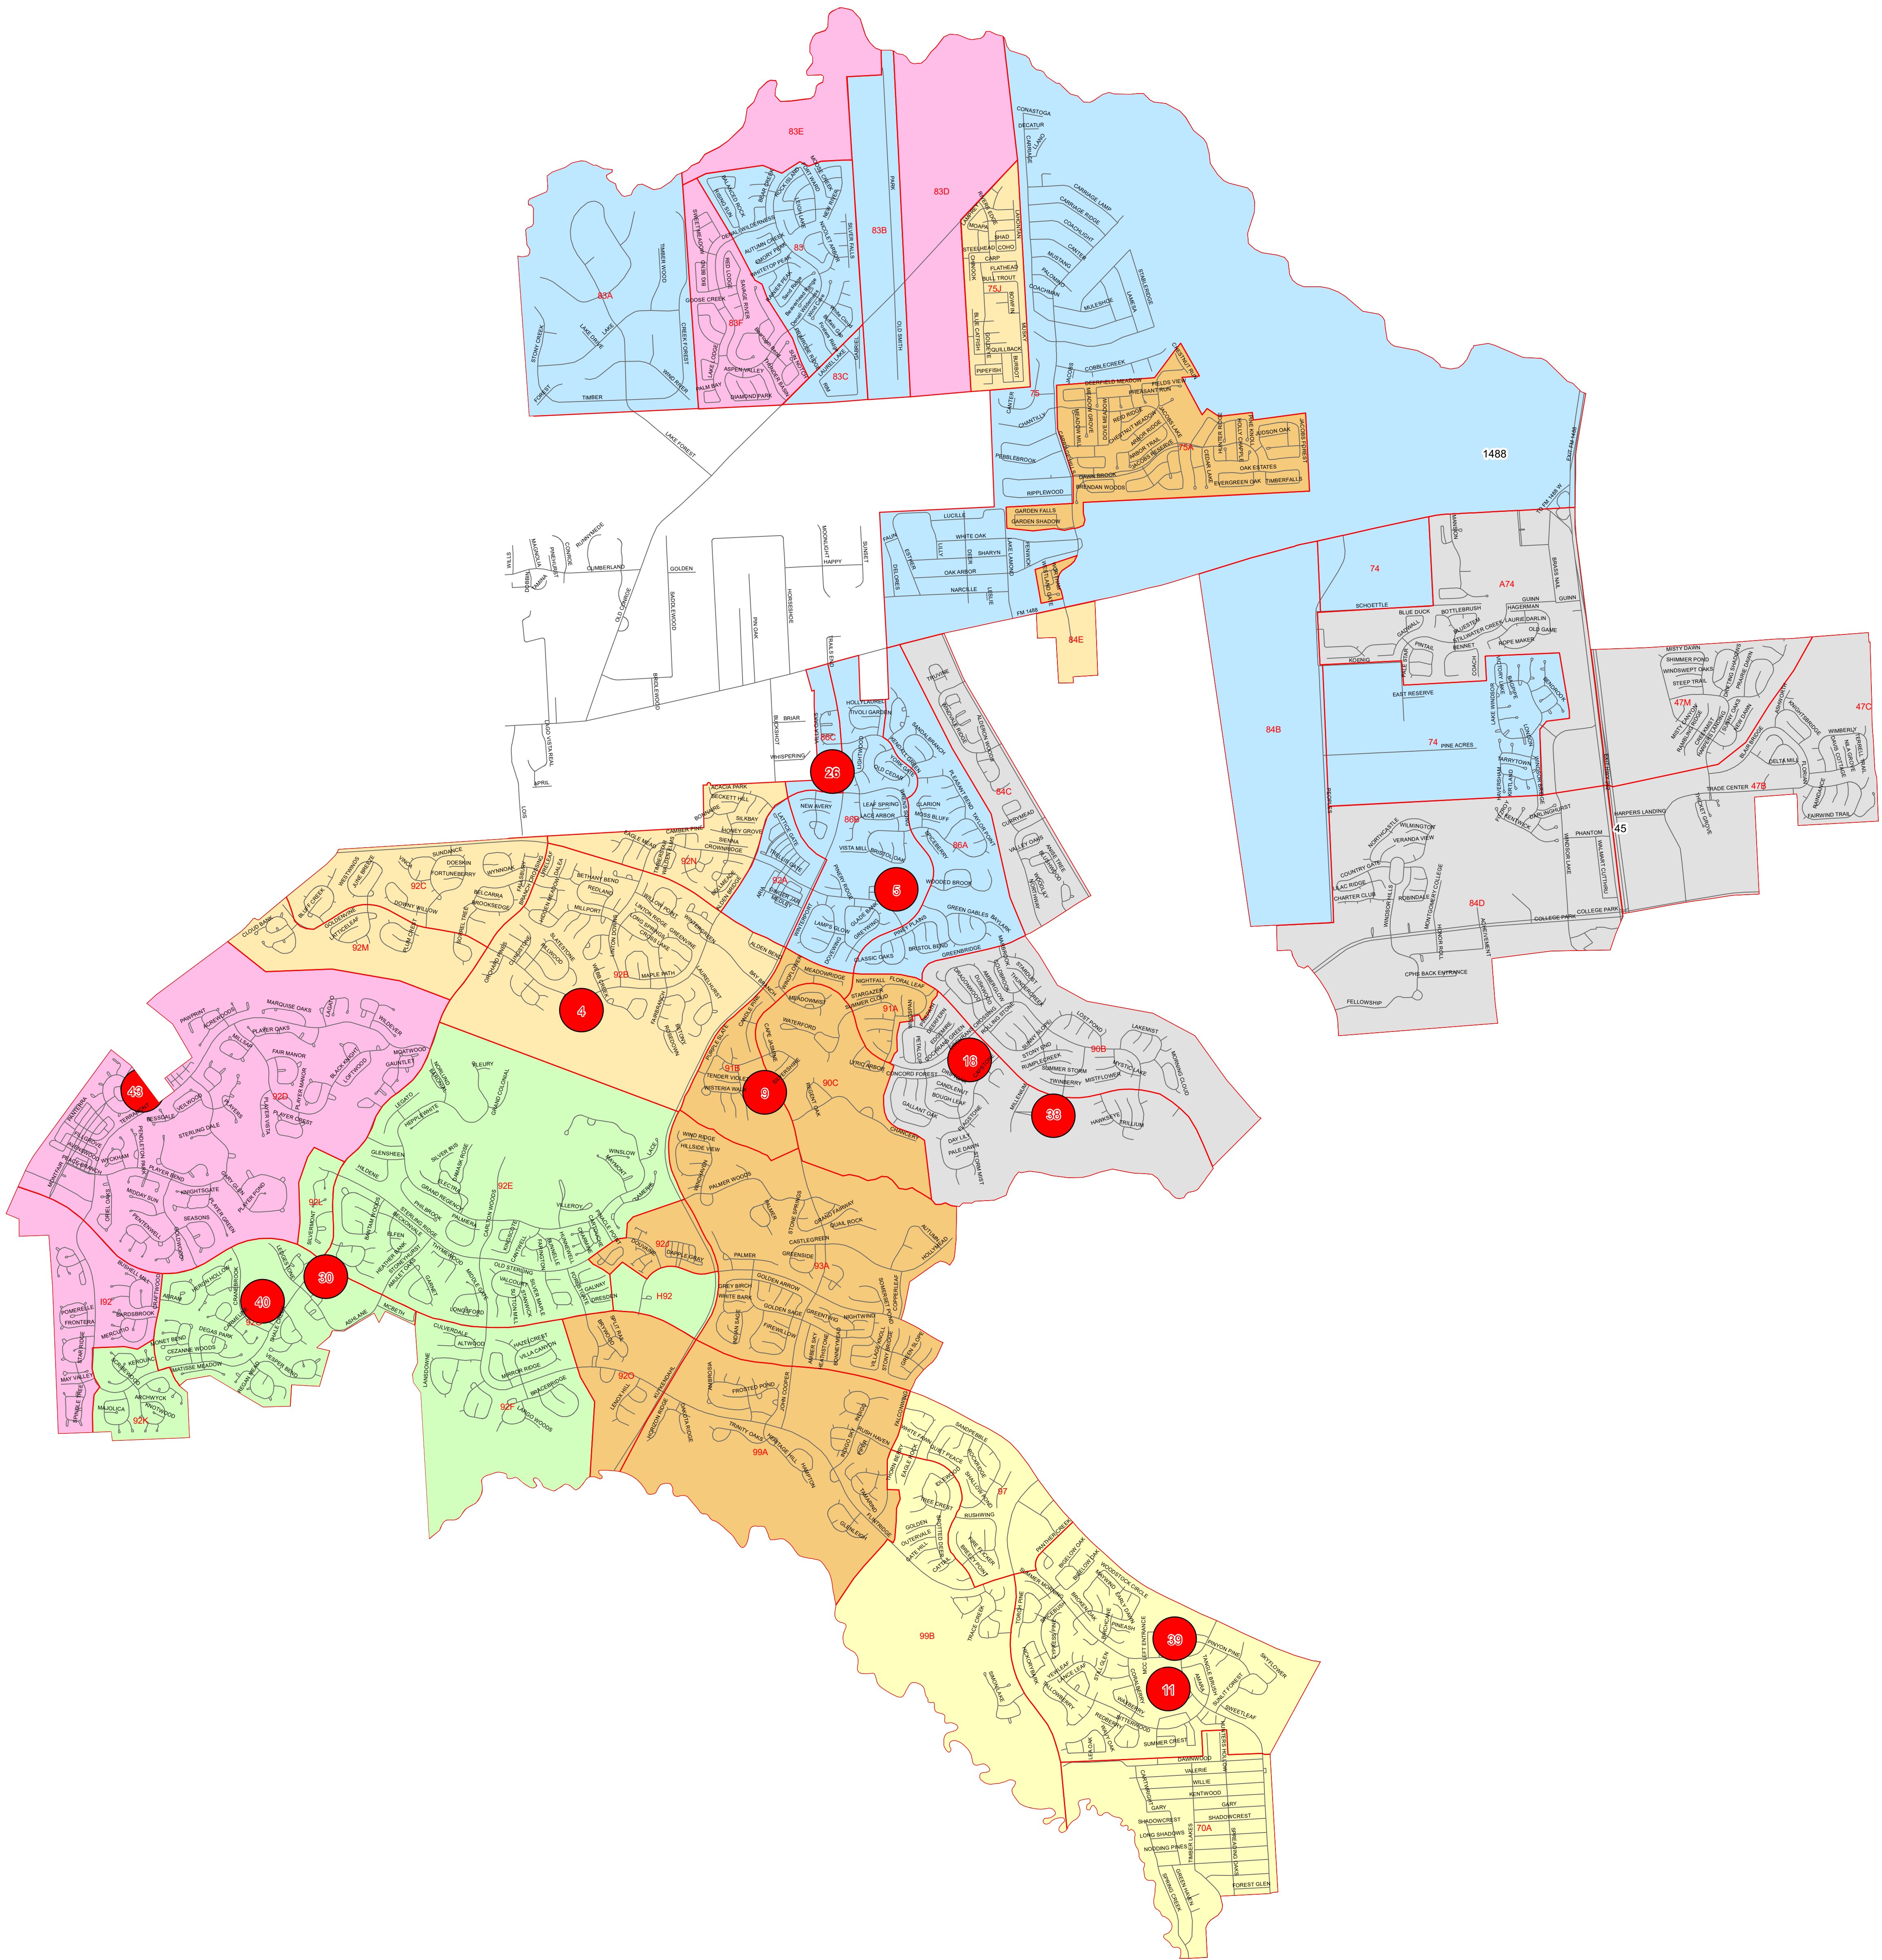

Conroe Independent School District The Woodlands High School Elementary Feeder Map 2023-2024 School Year Boundaries

The Woodlands High School

- Elementary**
 4. Buckalew (excluding zone 84E)
 5. Bush
 43. Deretchin
 9. Galatas (excluding Jacob's Reserve)
 11. Glen Loch (excluding zone 70A)
 18. Powell (excluding zone 47B, 47M and 84D)
 40. Tough
- Intermediate**
 43. Deretchin
 26. Mitchell
 40. Tough
 29. Wilkerson (only zones 97, 98, 99B)
- Junior High**
 39. McCullough
- High School**
 30. The Woodlands 9th Grade Campus
 38. The Woodlands

- Attn Zones
- BUCKALEW ELEMENTARY
- BUSH ELEMENTARY
- DERETCHIN ELEMENTARY
- GALATAS ELEMENTARY
- GLEN LOCH ELEMENTARY
- POWELL ELEMENTARY
- TOUGH ELEMENTARY