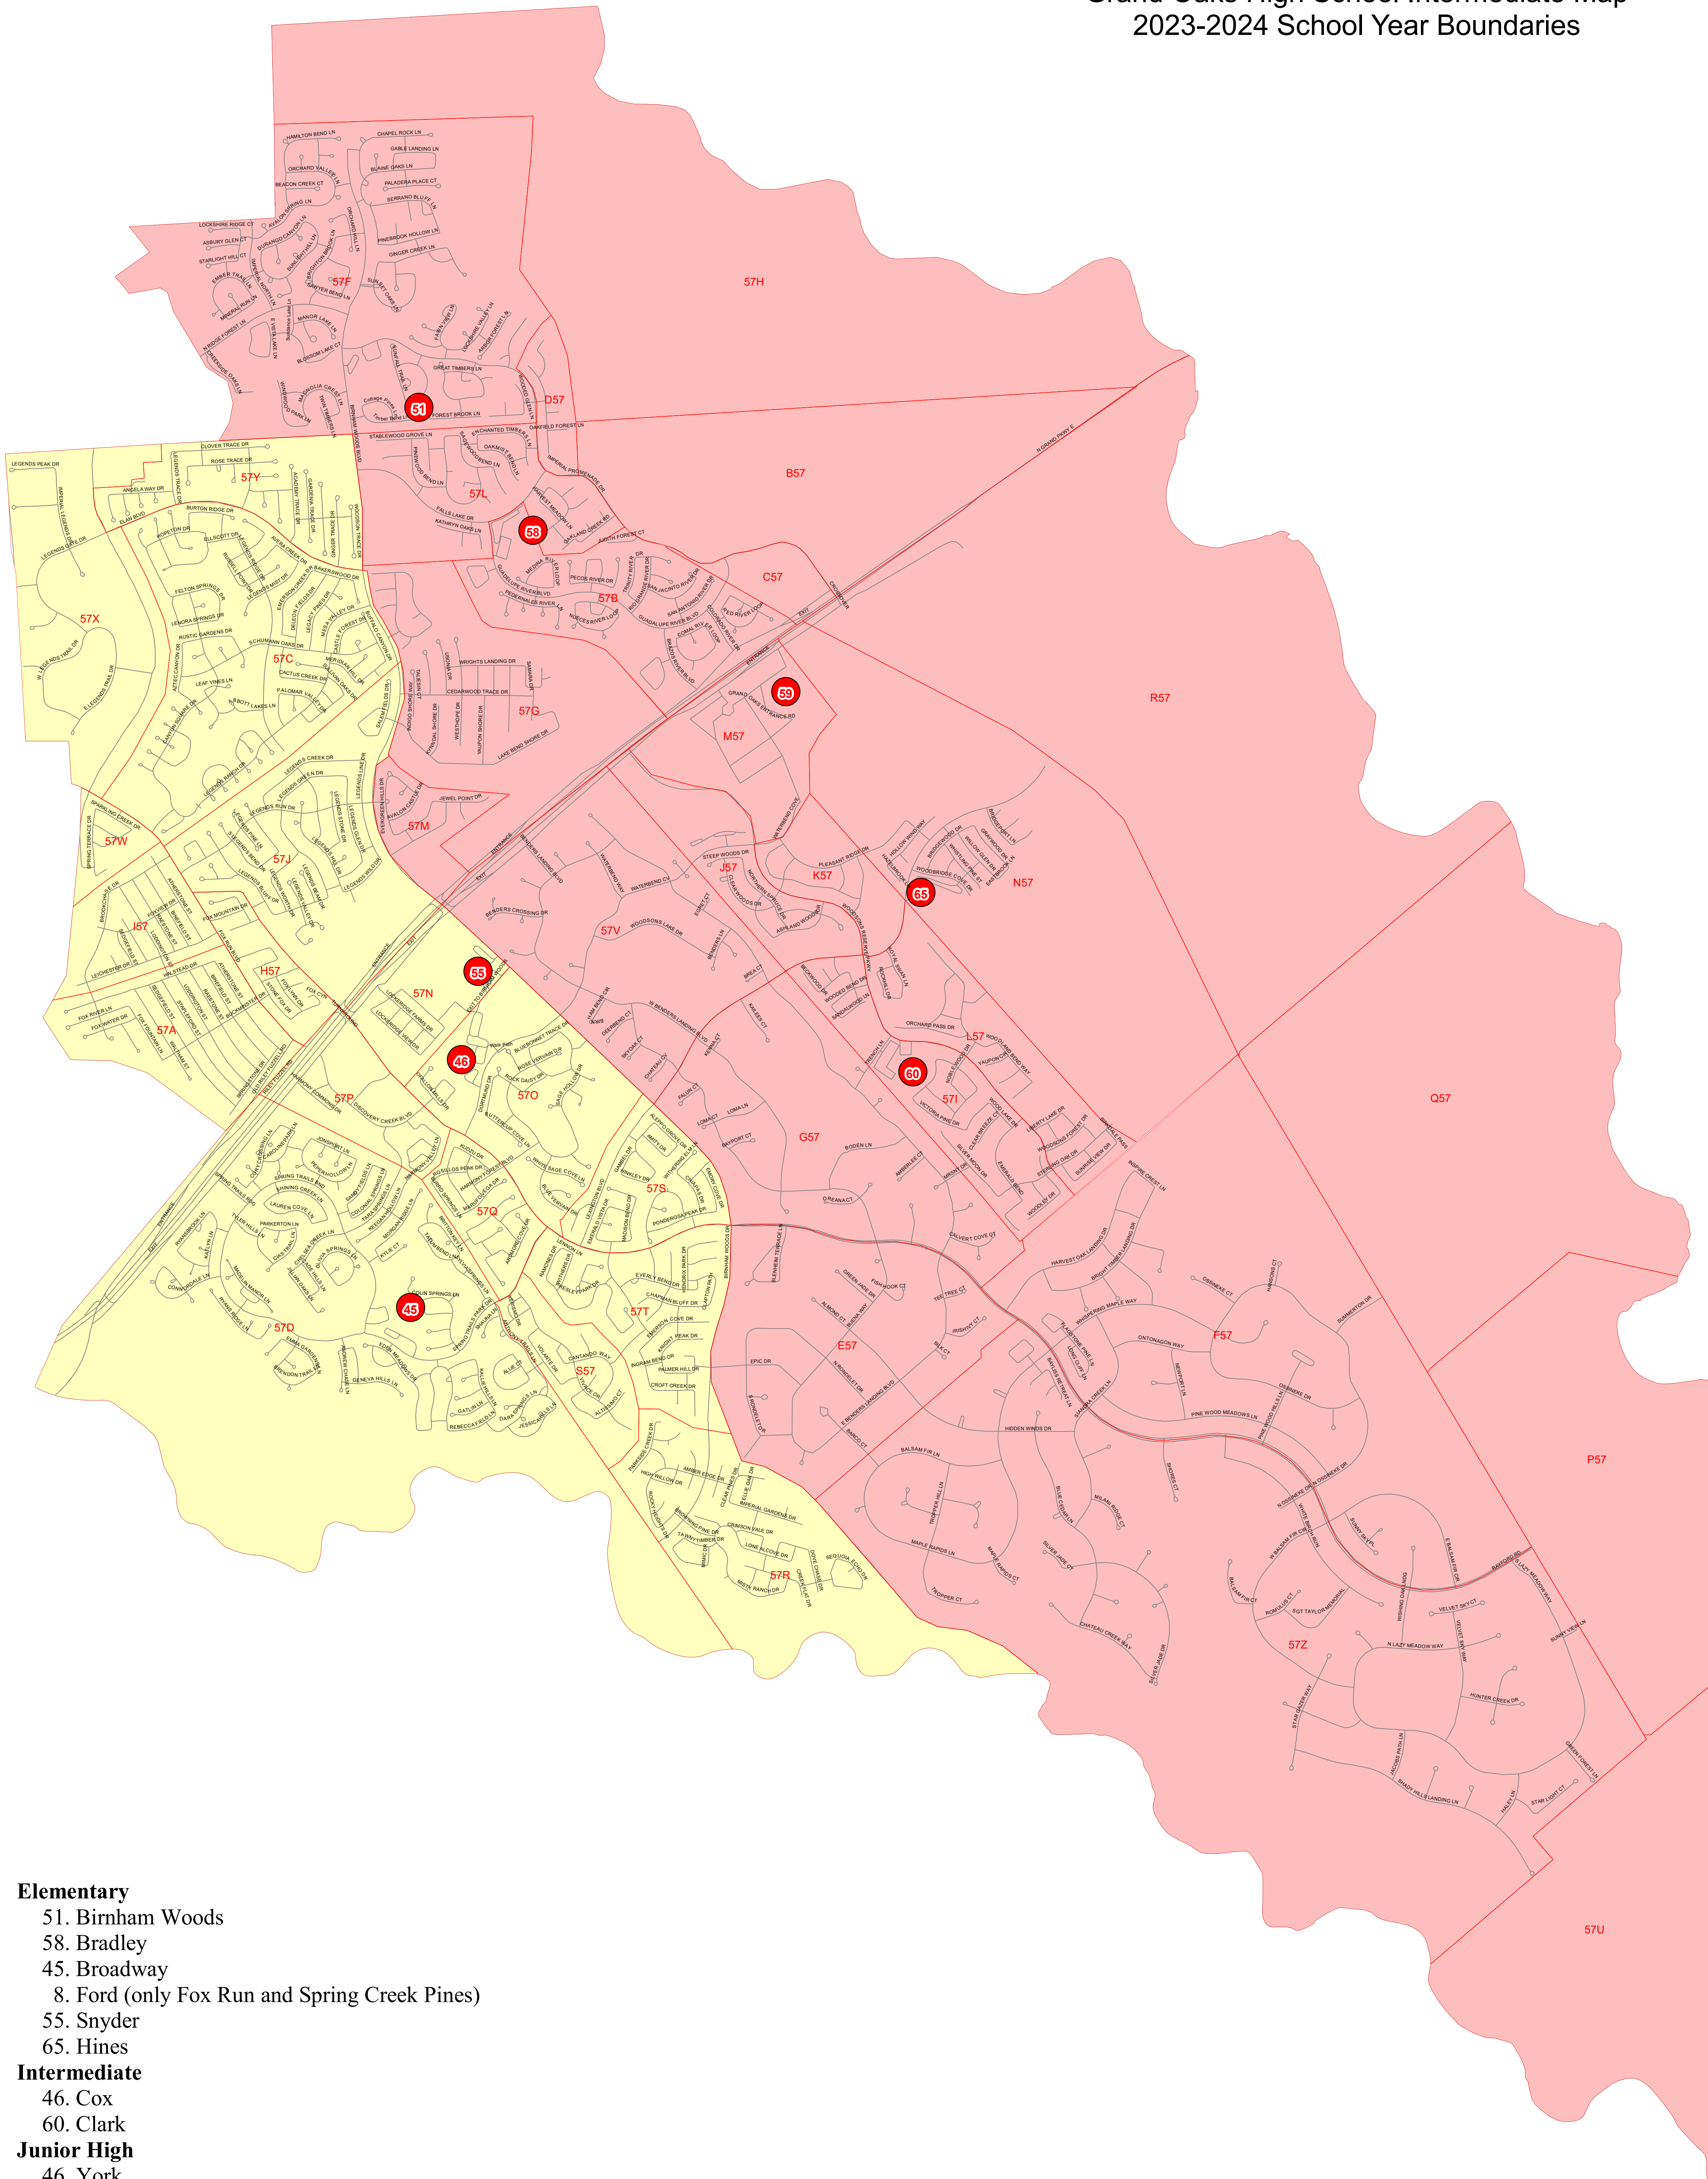

Conroe Independent School District
 Grand Oaks High School Intermediate Map
 2023-2024 School Year Boundaries

Elementary

- 51. Birnham Woods
- 58. Bradley
- 45. Broadway
- 8. Ford (only Fox Run and Spring Creek Pines)
- 55. Snyder
- 65. Hines

Intermediate

- 46. Cox
- 60. Clark

Junior High

- 46. York

High School

- 59. Grand Oaks

- Attn_Zones
- CLARK INTERMEDIATE
- COX INTERMEDIATE

Note: Only Fox Run and Spring Creek Pines subdivisions in Ford Elementary fall in the Grand Oaks High School feeder zone.