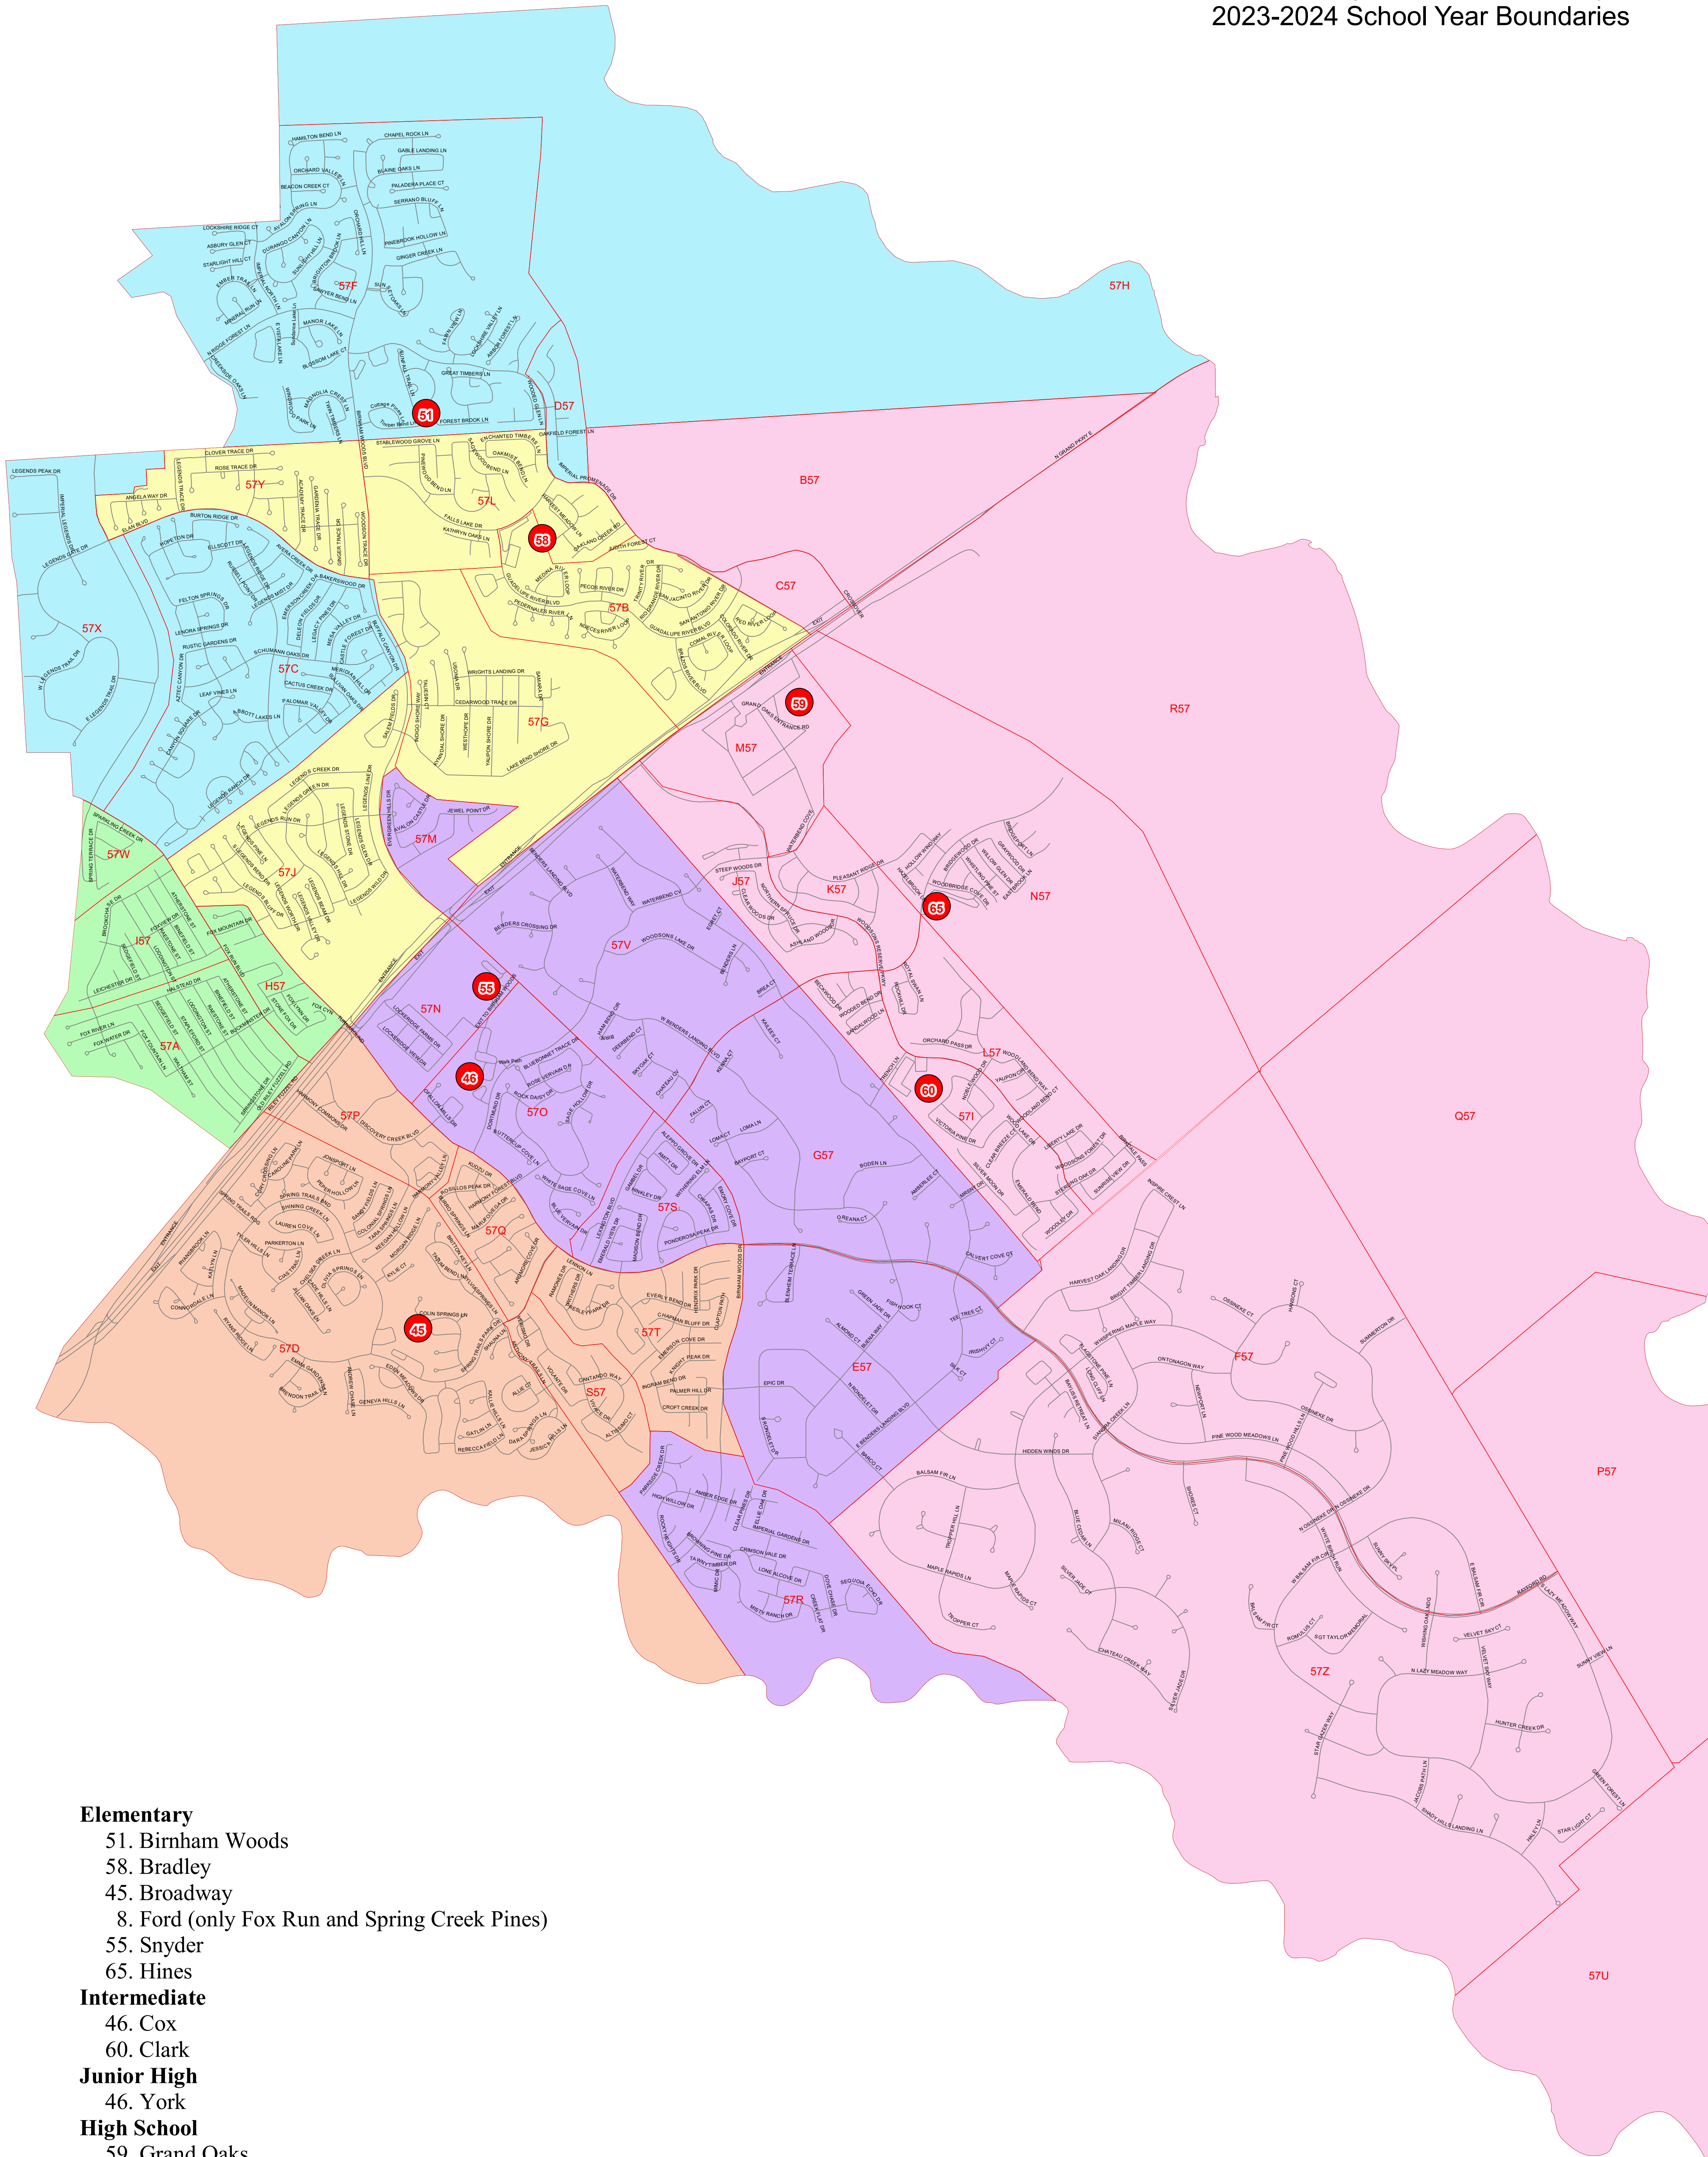

Conroe Independent School District
 Grand Oaks High School Elementary Map
 2023-2024 School Year Boundaries

Elementary

- 51. Birnham Woods
- 58. Bradley
- 45. Broadway
- 8. Ford (only Fox Run and Spring Creek Pines)
- 55. Snyder
- 65. Hines

Intermediate

- 46. Cox
- 60. Clark

Junior High

- 46. York

High School

- 59. Grand Oaks

- Attn_Zones
- BIRNHAM WOODS ELEMENTARY
- BRADLEY ELEMENTARY
- BROADWAY ELEMENTARY
- FORD ELEMENTARY
- HINES ELEMENTARY
- SNYDER ELEMENTARY

Note: Only Fox Run and Spring Creek Pines subdivisions in Ford Elementary fall in the Grand Oaks High School feeder zone.