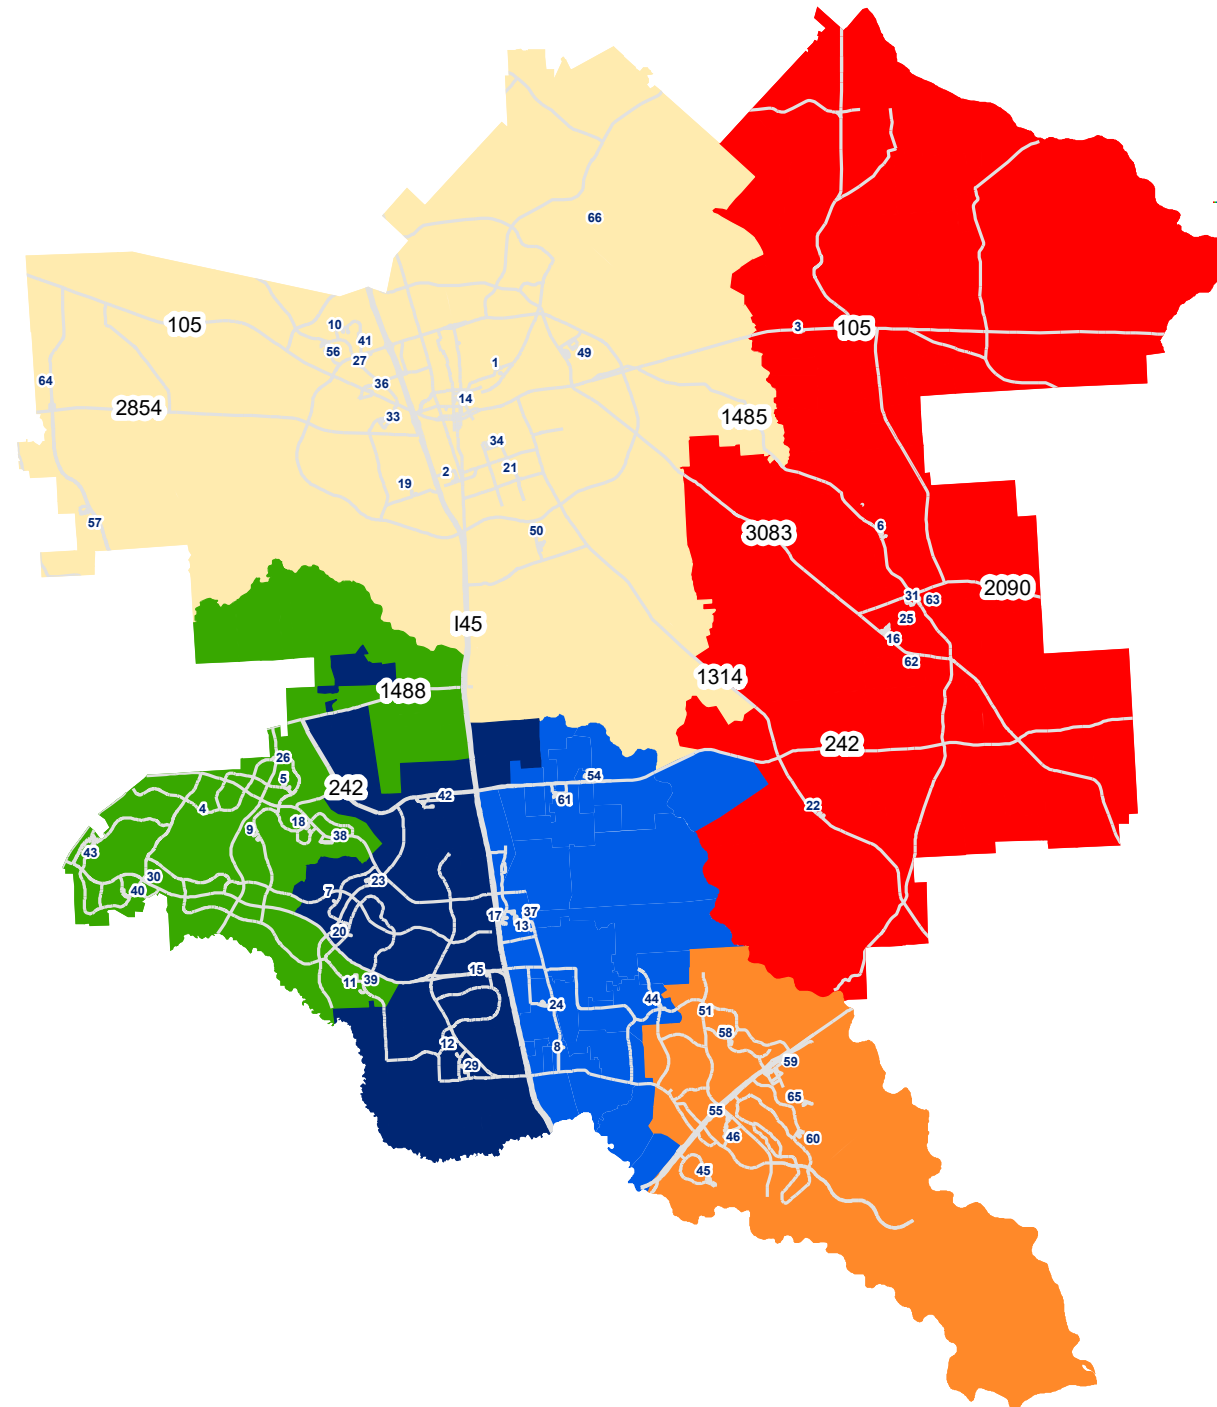

CONROE
INDEPENDENT
SCHOOL DISTRICT

*Conroe Independent School District
High School Feeder Map
2023-2024*

Caney Creek High School

Elementary

- 3. Austin
- 6. Creighton
- 62. Hope
- 16. Milam
- 22. San Jacinto

Intermediate

- 16. Grangerland
- 25. Veterans Memorial

Junior High

- 63. Moorhead

High School

- 31. Caney Creek

Conroe High School

Elementary

- 4. Buckalew (excluding zone 84E)
- 5. Bush
- 43. Deretchin
- 9. Galatas (excluding Jacob's Reserve)
- 11. Glen Loch (excluding zone 70A)
- 18. Powell (excluding zone 47B, 47M and 84D)
- 40. Tough

Intermediate