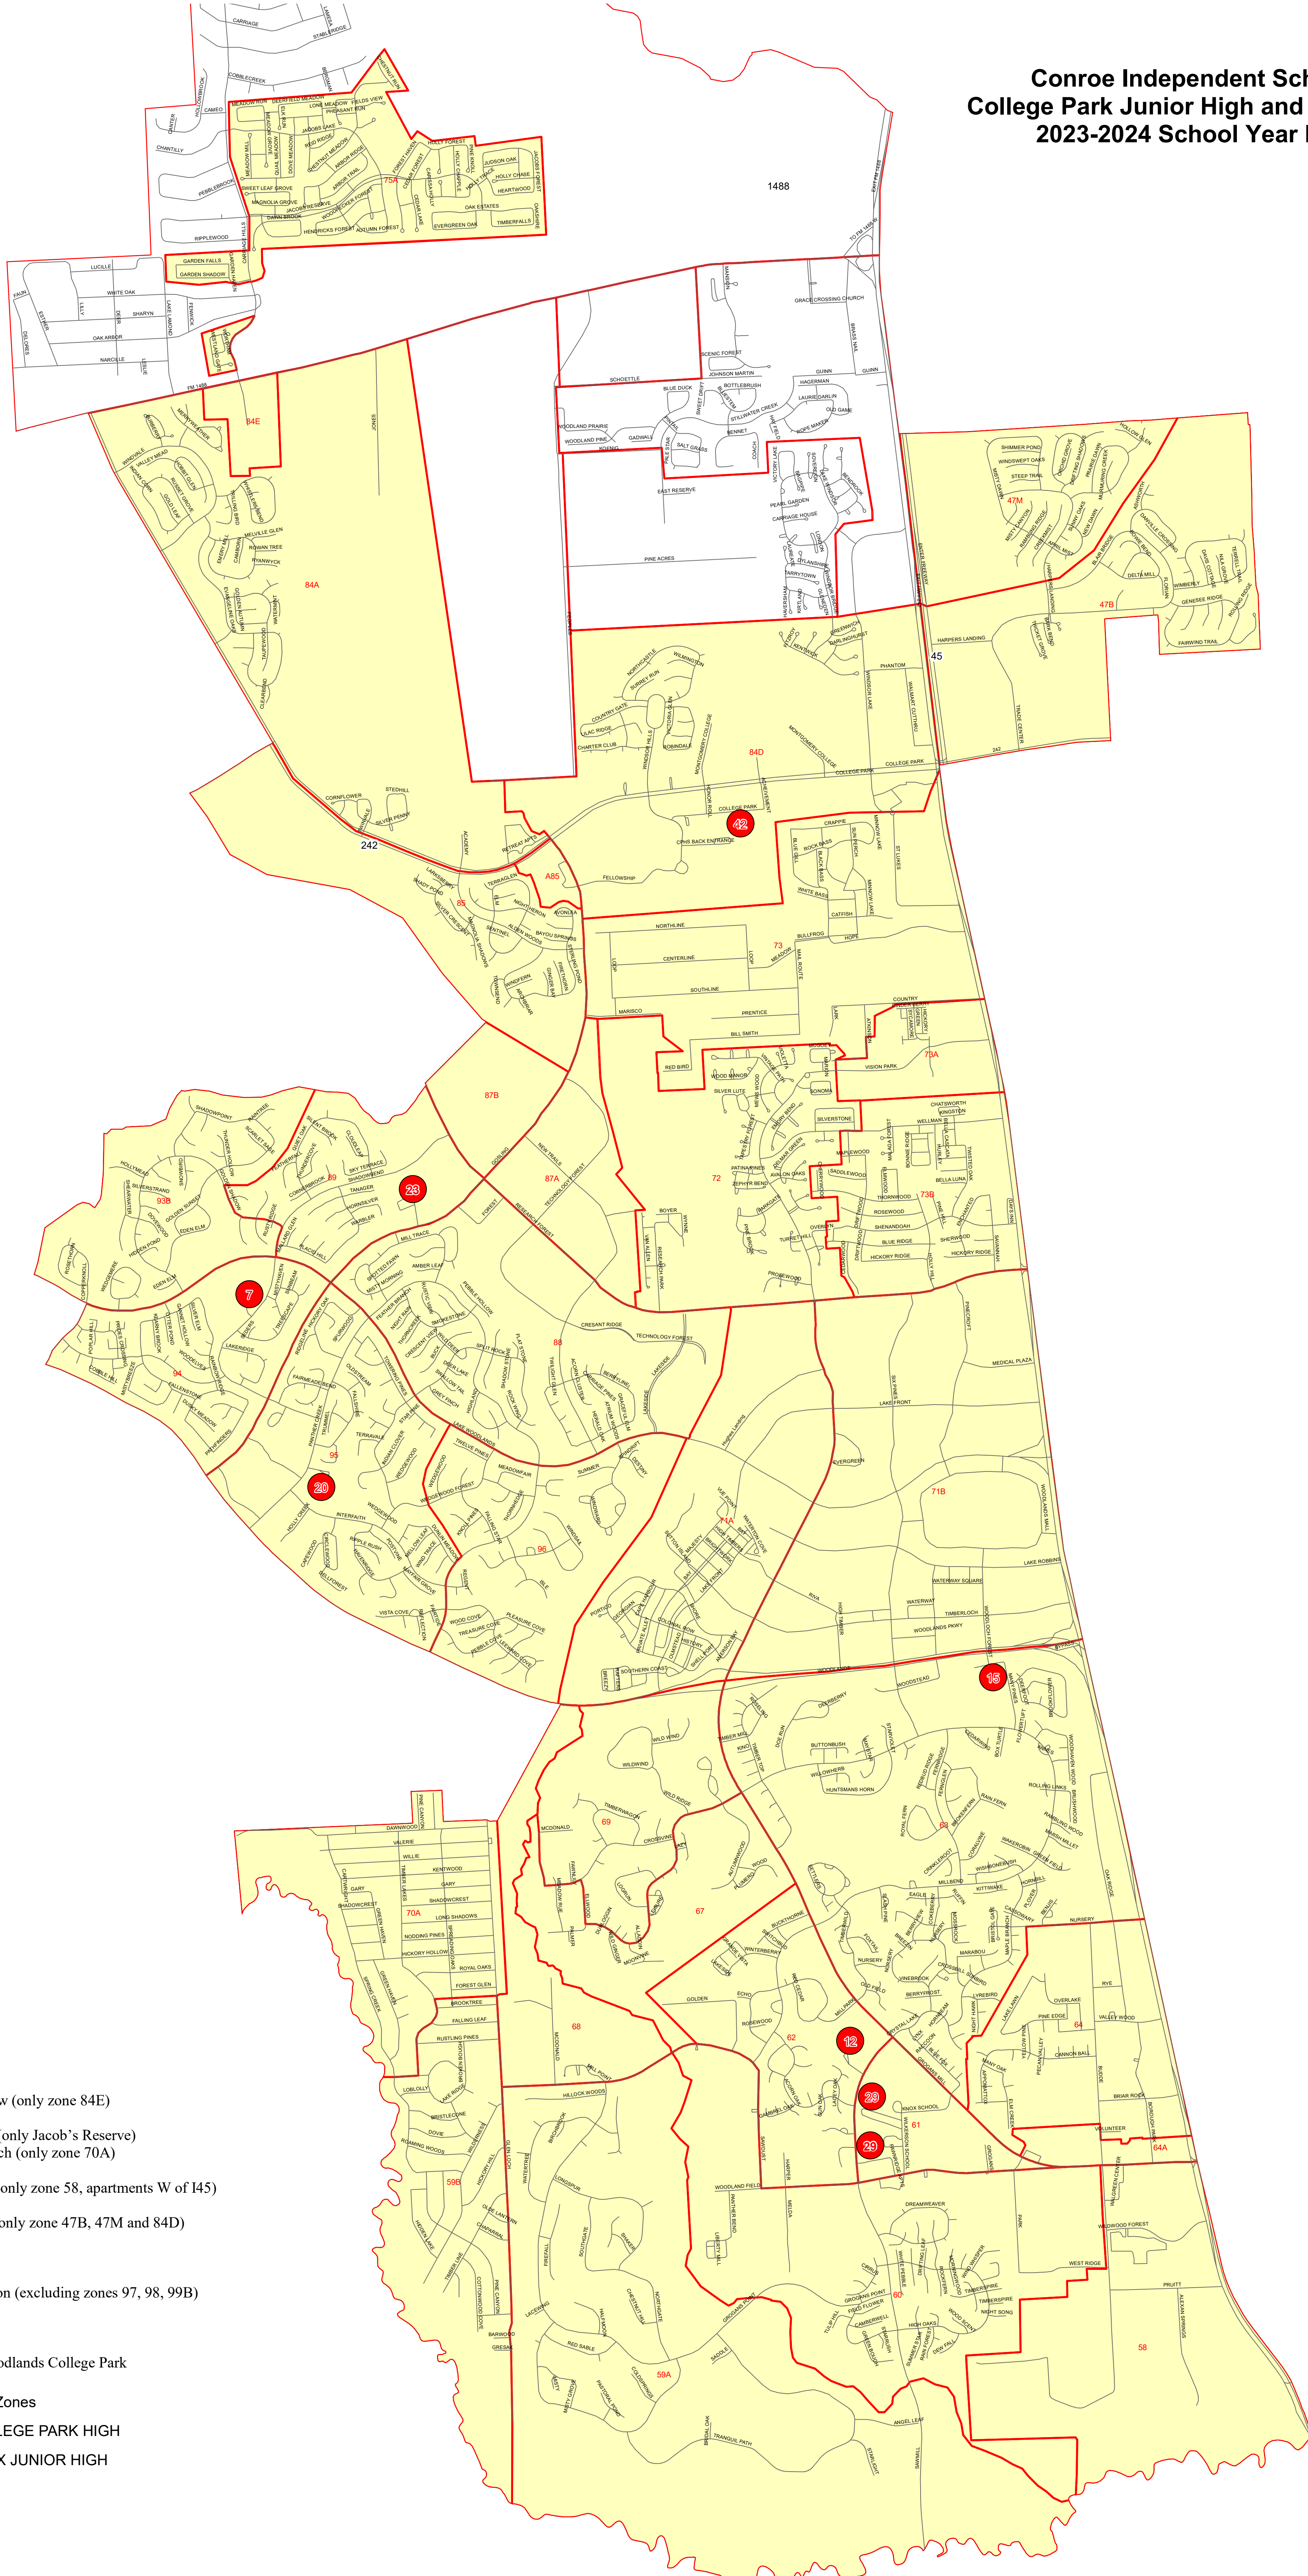

Conroe Independent School District College Park Junior High and High School Map 2023-2024 School Year Boundaries

- Elementary**
- 4. Bucklaw (only zone 84E)
- 7. David
- 9. Galatas (only Jacob's Reserve)
- 11. Glen Loch (only zone 70A)
- 12. Hailey
- 13. Houser (only zone 58, apartments W of I45)
- 15. Lamar
- 18. Powell (only zone 47B, 47M and 84D)
- 20. Ride
- Intermediate**
- 23. Collins
- 29. Wilkerson (excluding zones 97, 98, 99B)
- Junior High**
- 29. Knox
- High School**
- 42. The Woodlands College Park

- Attn Zones
- COLLEGE PARK HIGH
- KNOX JUNIOR HIGH