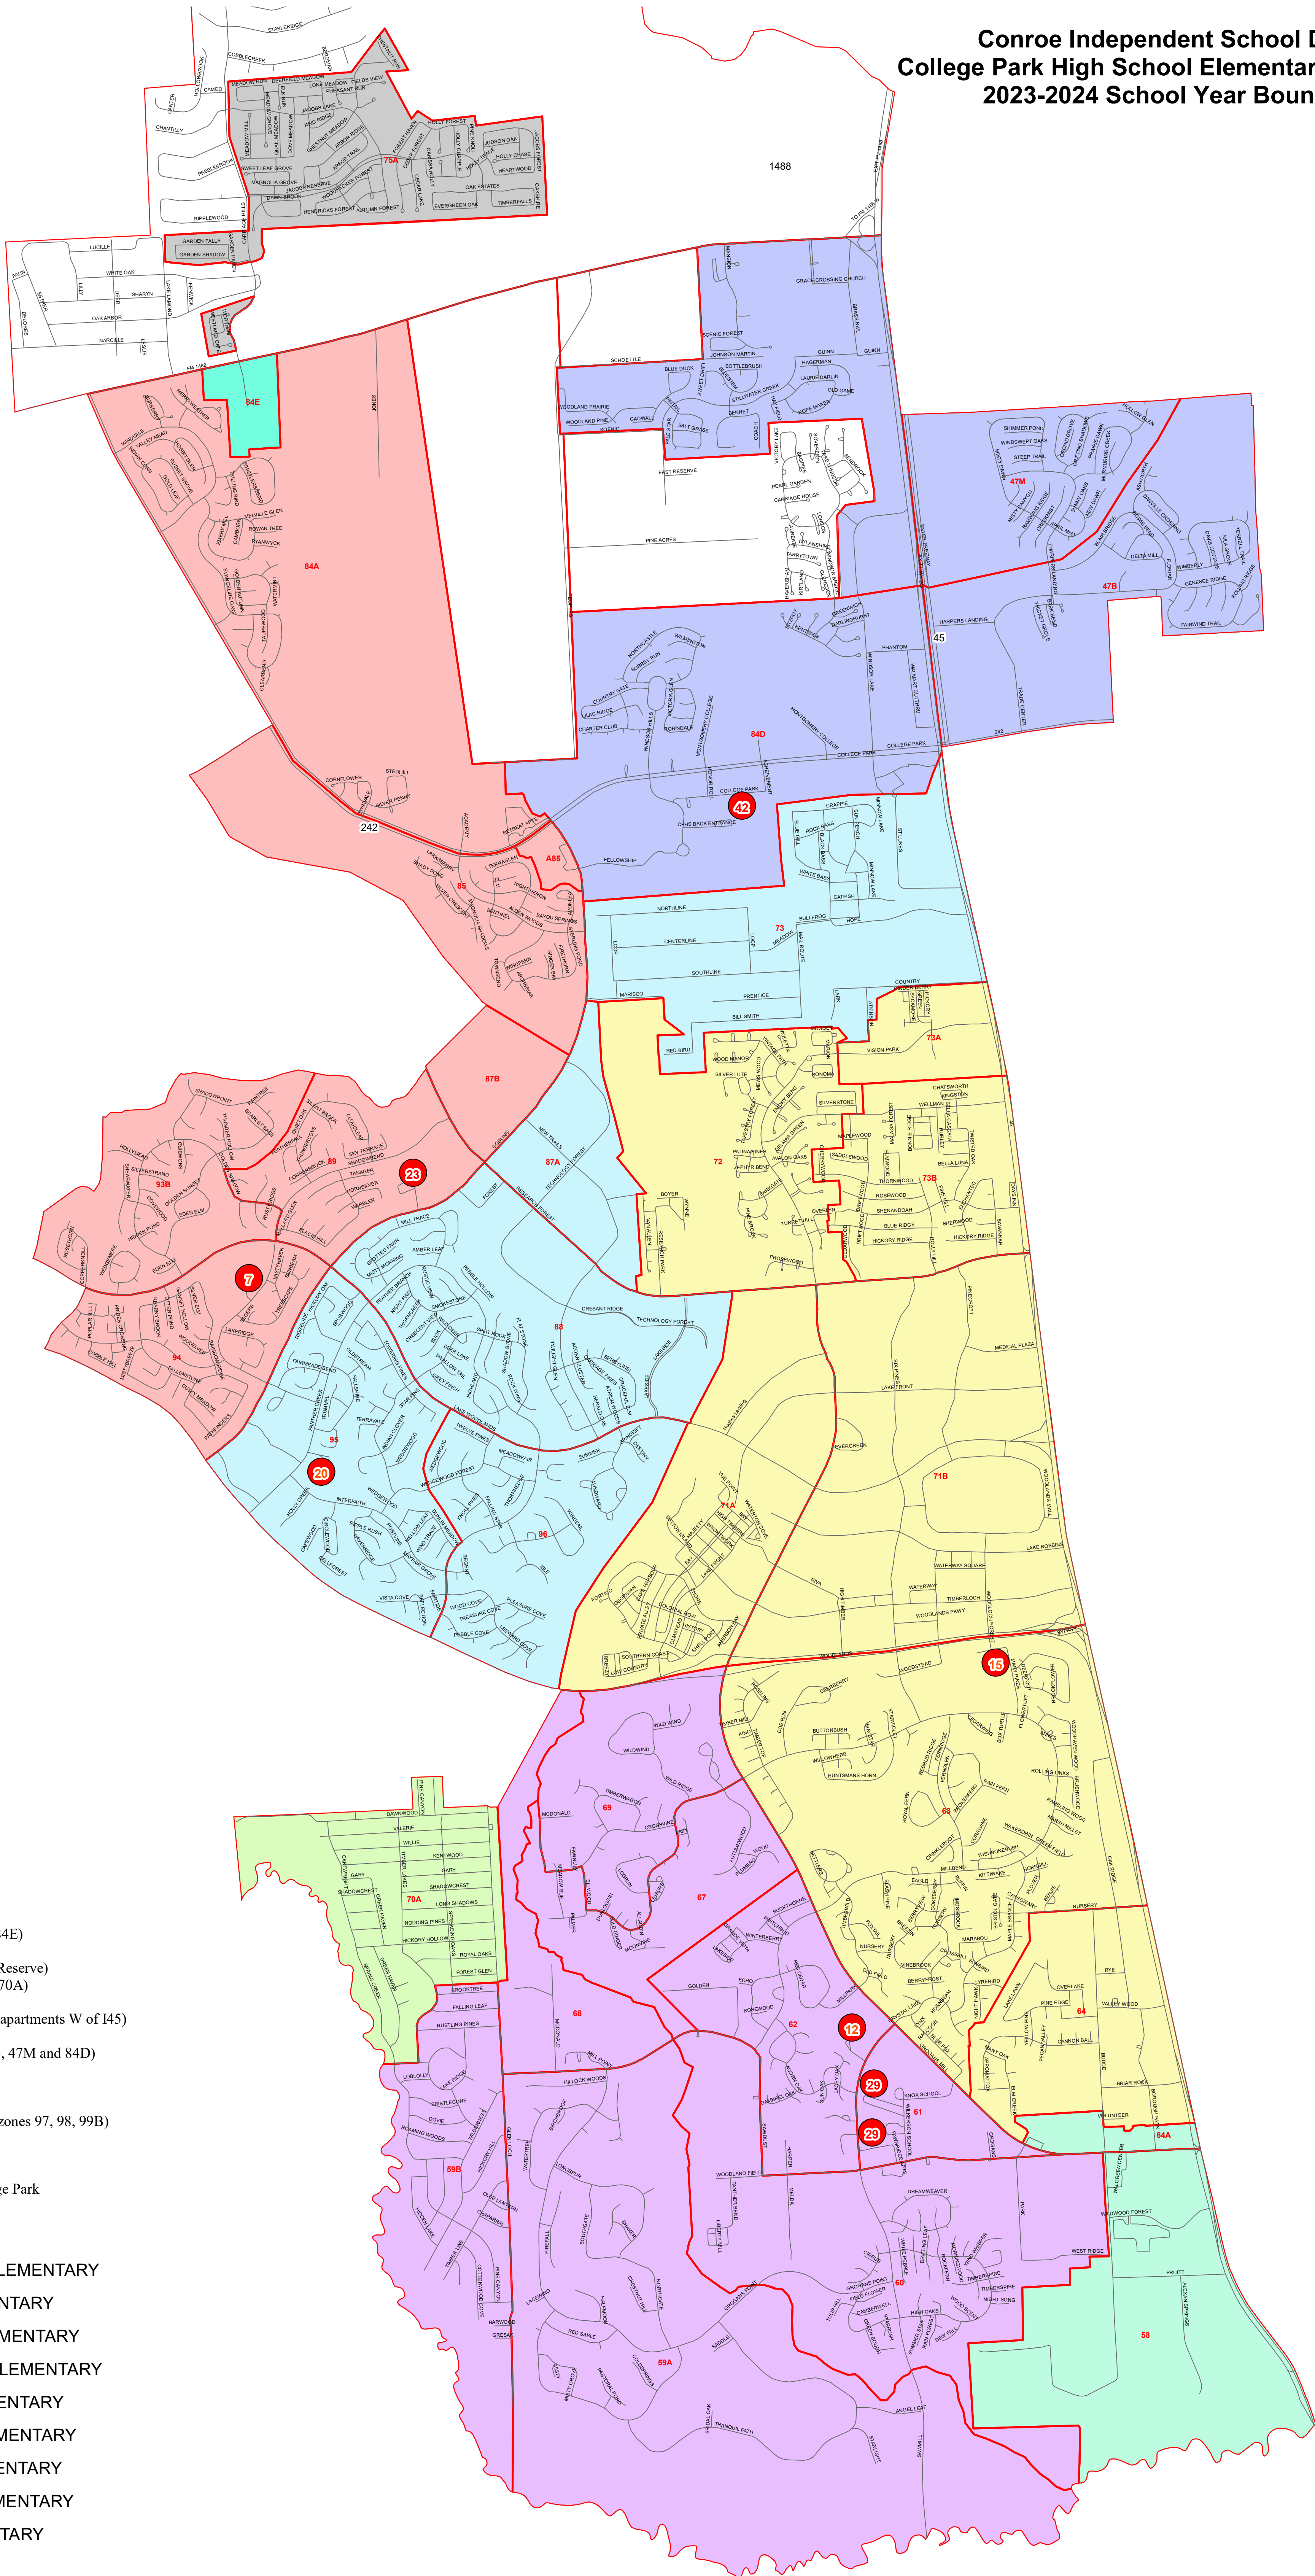

Conroe Independent School District College Park High School Elementary Feeder Map 2023-2024 School Year Boundaries

- Elementary**
- 4. Buckalew (only zone 84E)
 - 7. David
 - 9. Galatas (only Jacob's Reserve)
 - 11. Glen Loch (only zone 70A)
 - 12. Hailey
 - 13. Houser (only zone 58, apartments W of I45)
 - 15. Lamar
 - 18. Powell (only zone 47B, 47M and 84D)
 - 20. Ride
- Intermediate**
- 23. Collins
 - 29. Wilkerson (excluding zones 97, 98, 99B)
- Junior High**
- 29. Knox
- High School**
- 42. The Woodlands College Park

- Attn Zones
- BUCKALEW ELEMENTARY
- DAVID ELEMENTARY
- GALATAS ELEMENTARY
- GLEN LOCH ELEMENTARY
- HAILEY ELEMENTARY
- HOUSER ELEMENTARY
- LAMAR ELEMENTARY
- POWELL ELEMENTARY
- RIDE ELEMENTARY