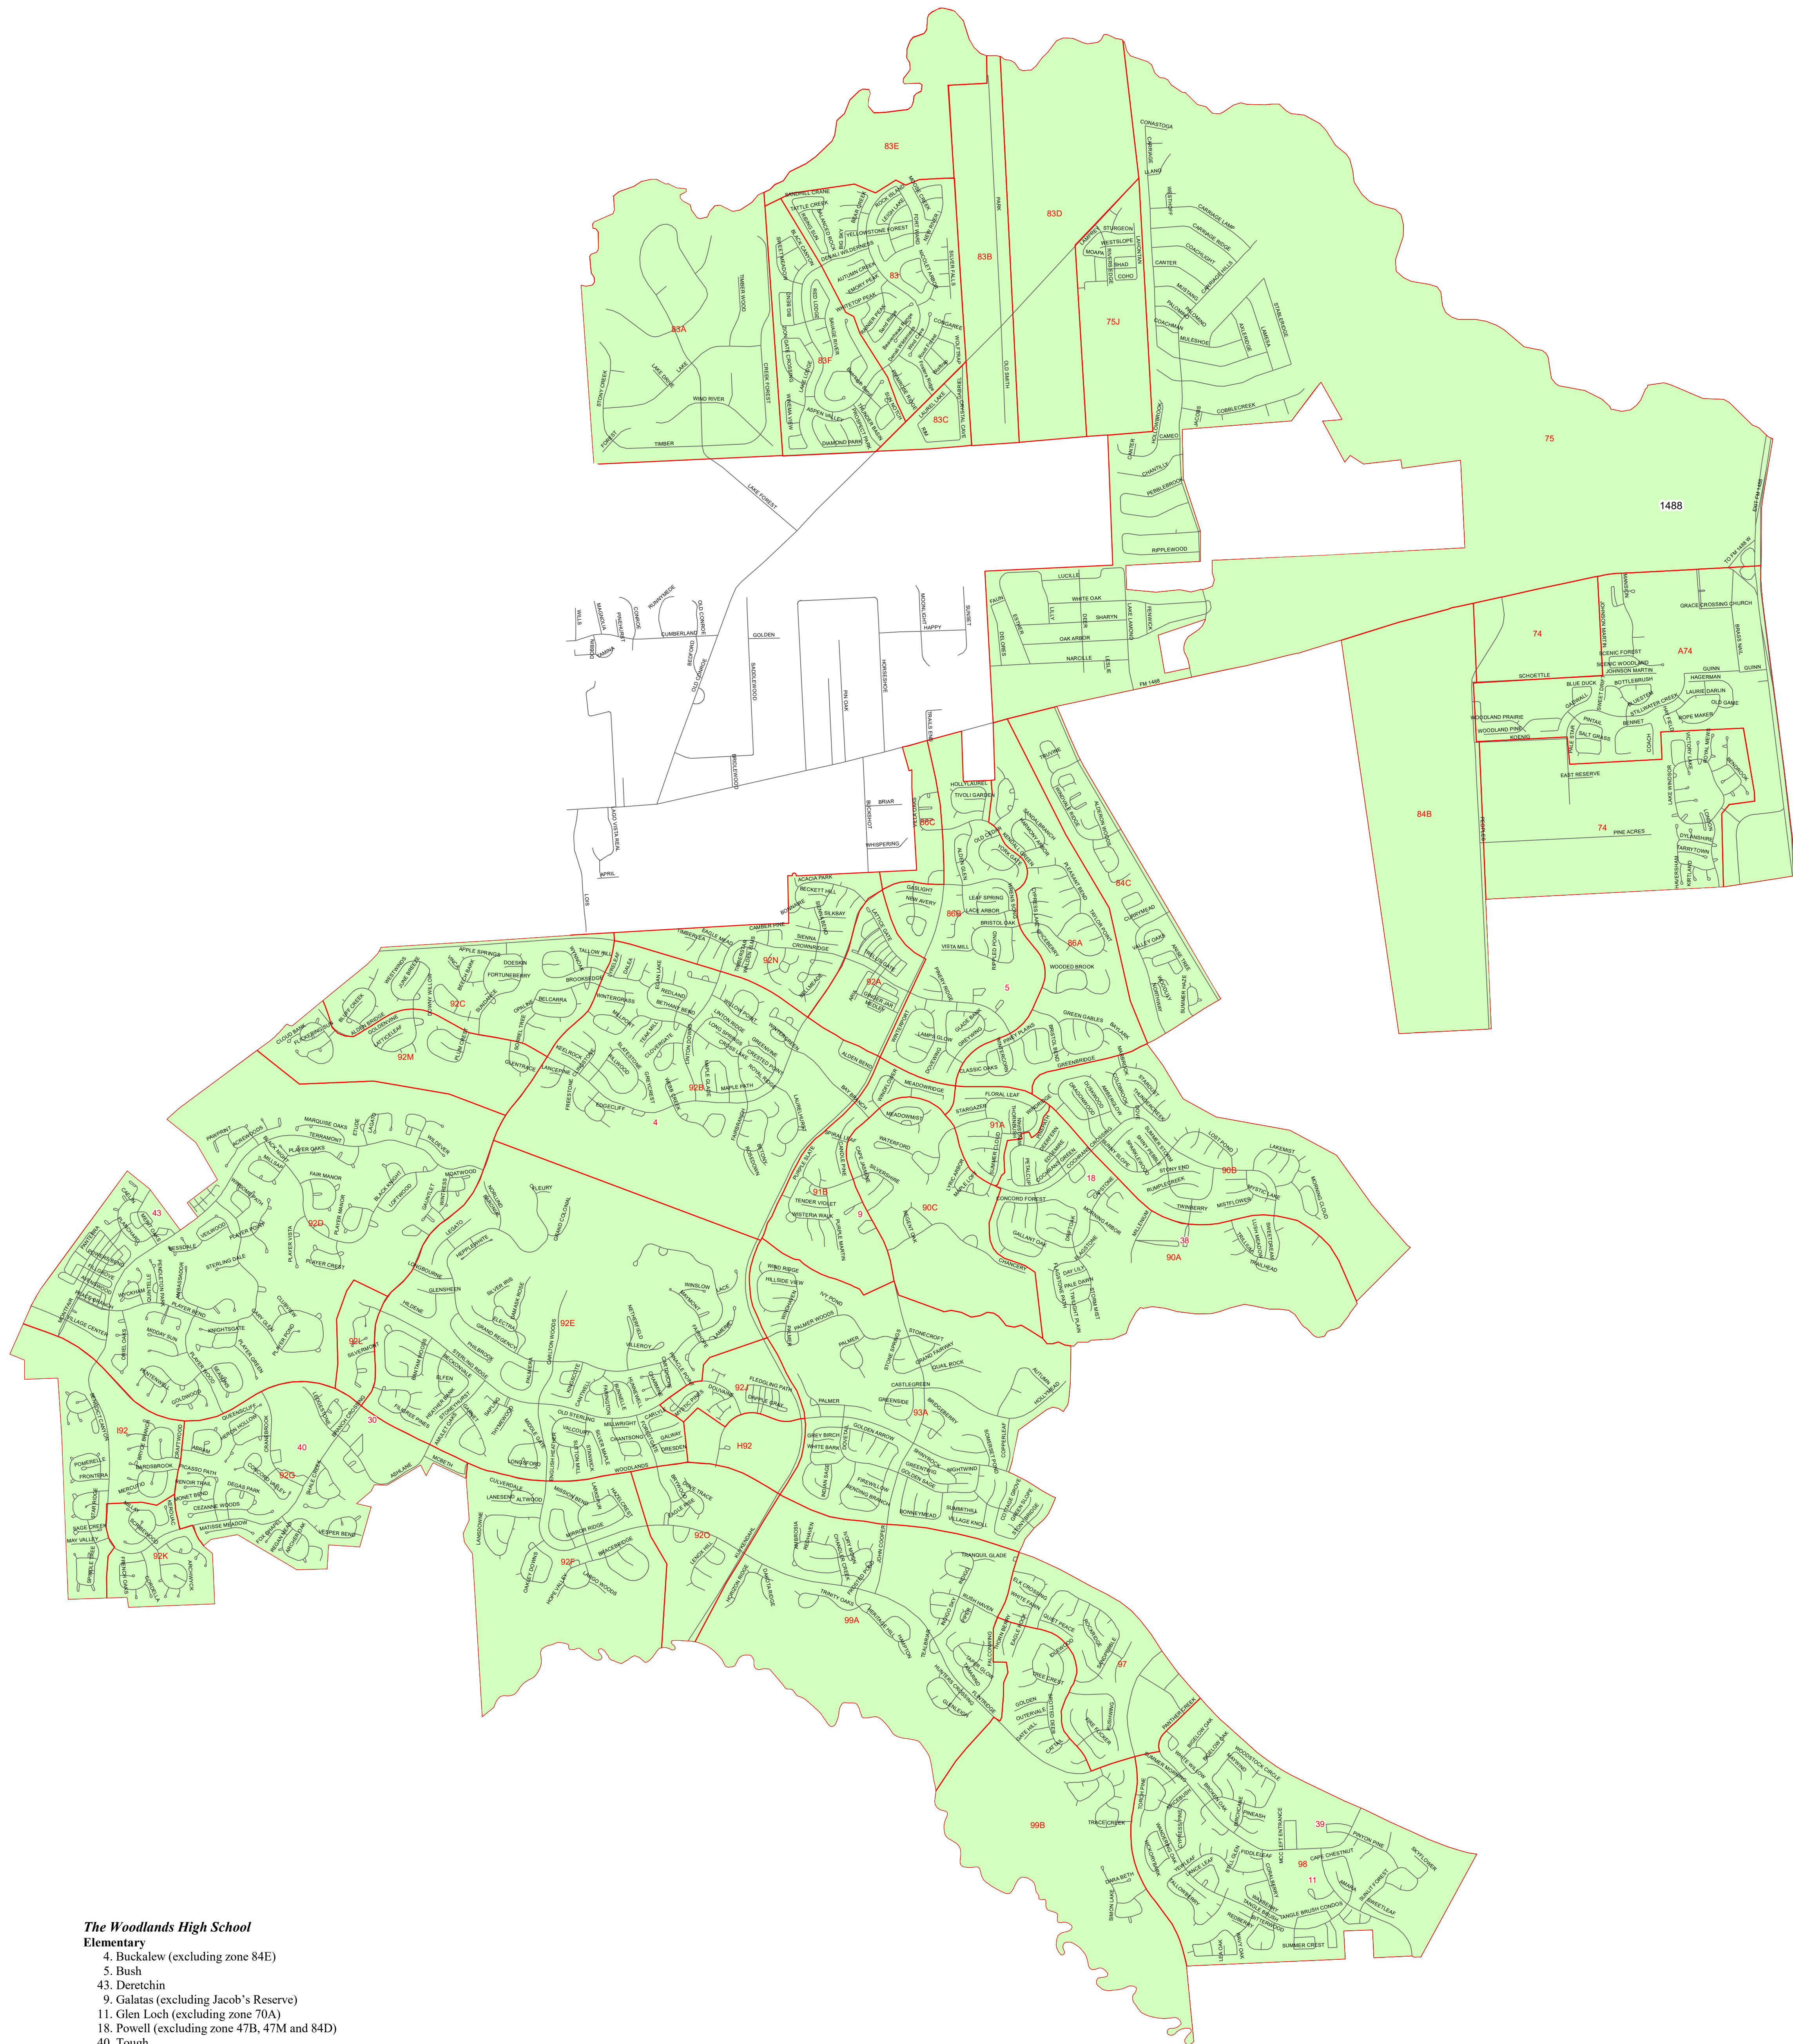

Conroe Independent School District The Woodlands High School Junior High and High School Feeder Map 2022-2023 School Year Boundaries

The Woodlands High School

- Elementary**
- 4. Buckalew (excluding zone 84E)
- 5. Bush
- 43. Deretchin
- 9. Galatas (excluding Jacob's Reserve)
- 11. Glen Loch (excluding zone 70A)
- 18. Powell (excluding zone 47B, 47M and 84D)
- 40. Tough
- Intermediate**
- 43. Deretchin
- 26. Mitchell
- 40. Tough
- 29. Wilkerson (only zones 97, 98, 99B)
- Junior High**
- 39. McCullough
- High School**
- 30. The Woodlands 9th Grade Campus
- 38. The Woodlands

- Attn Zones
- MCCULLOUGH JUNIOR HIGH
- WOODLANDS HIGH