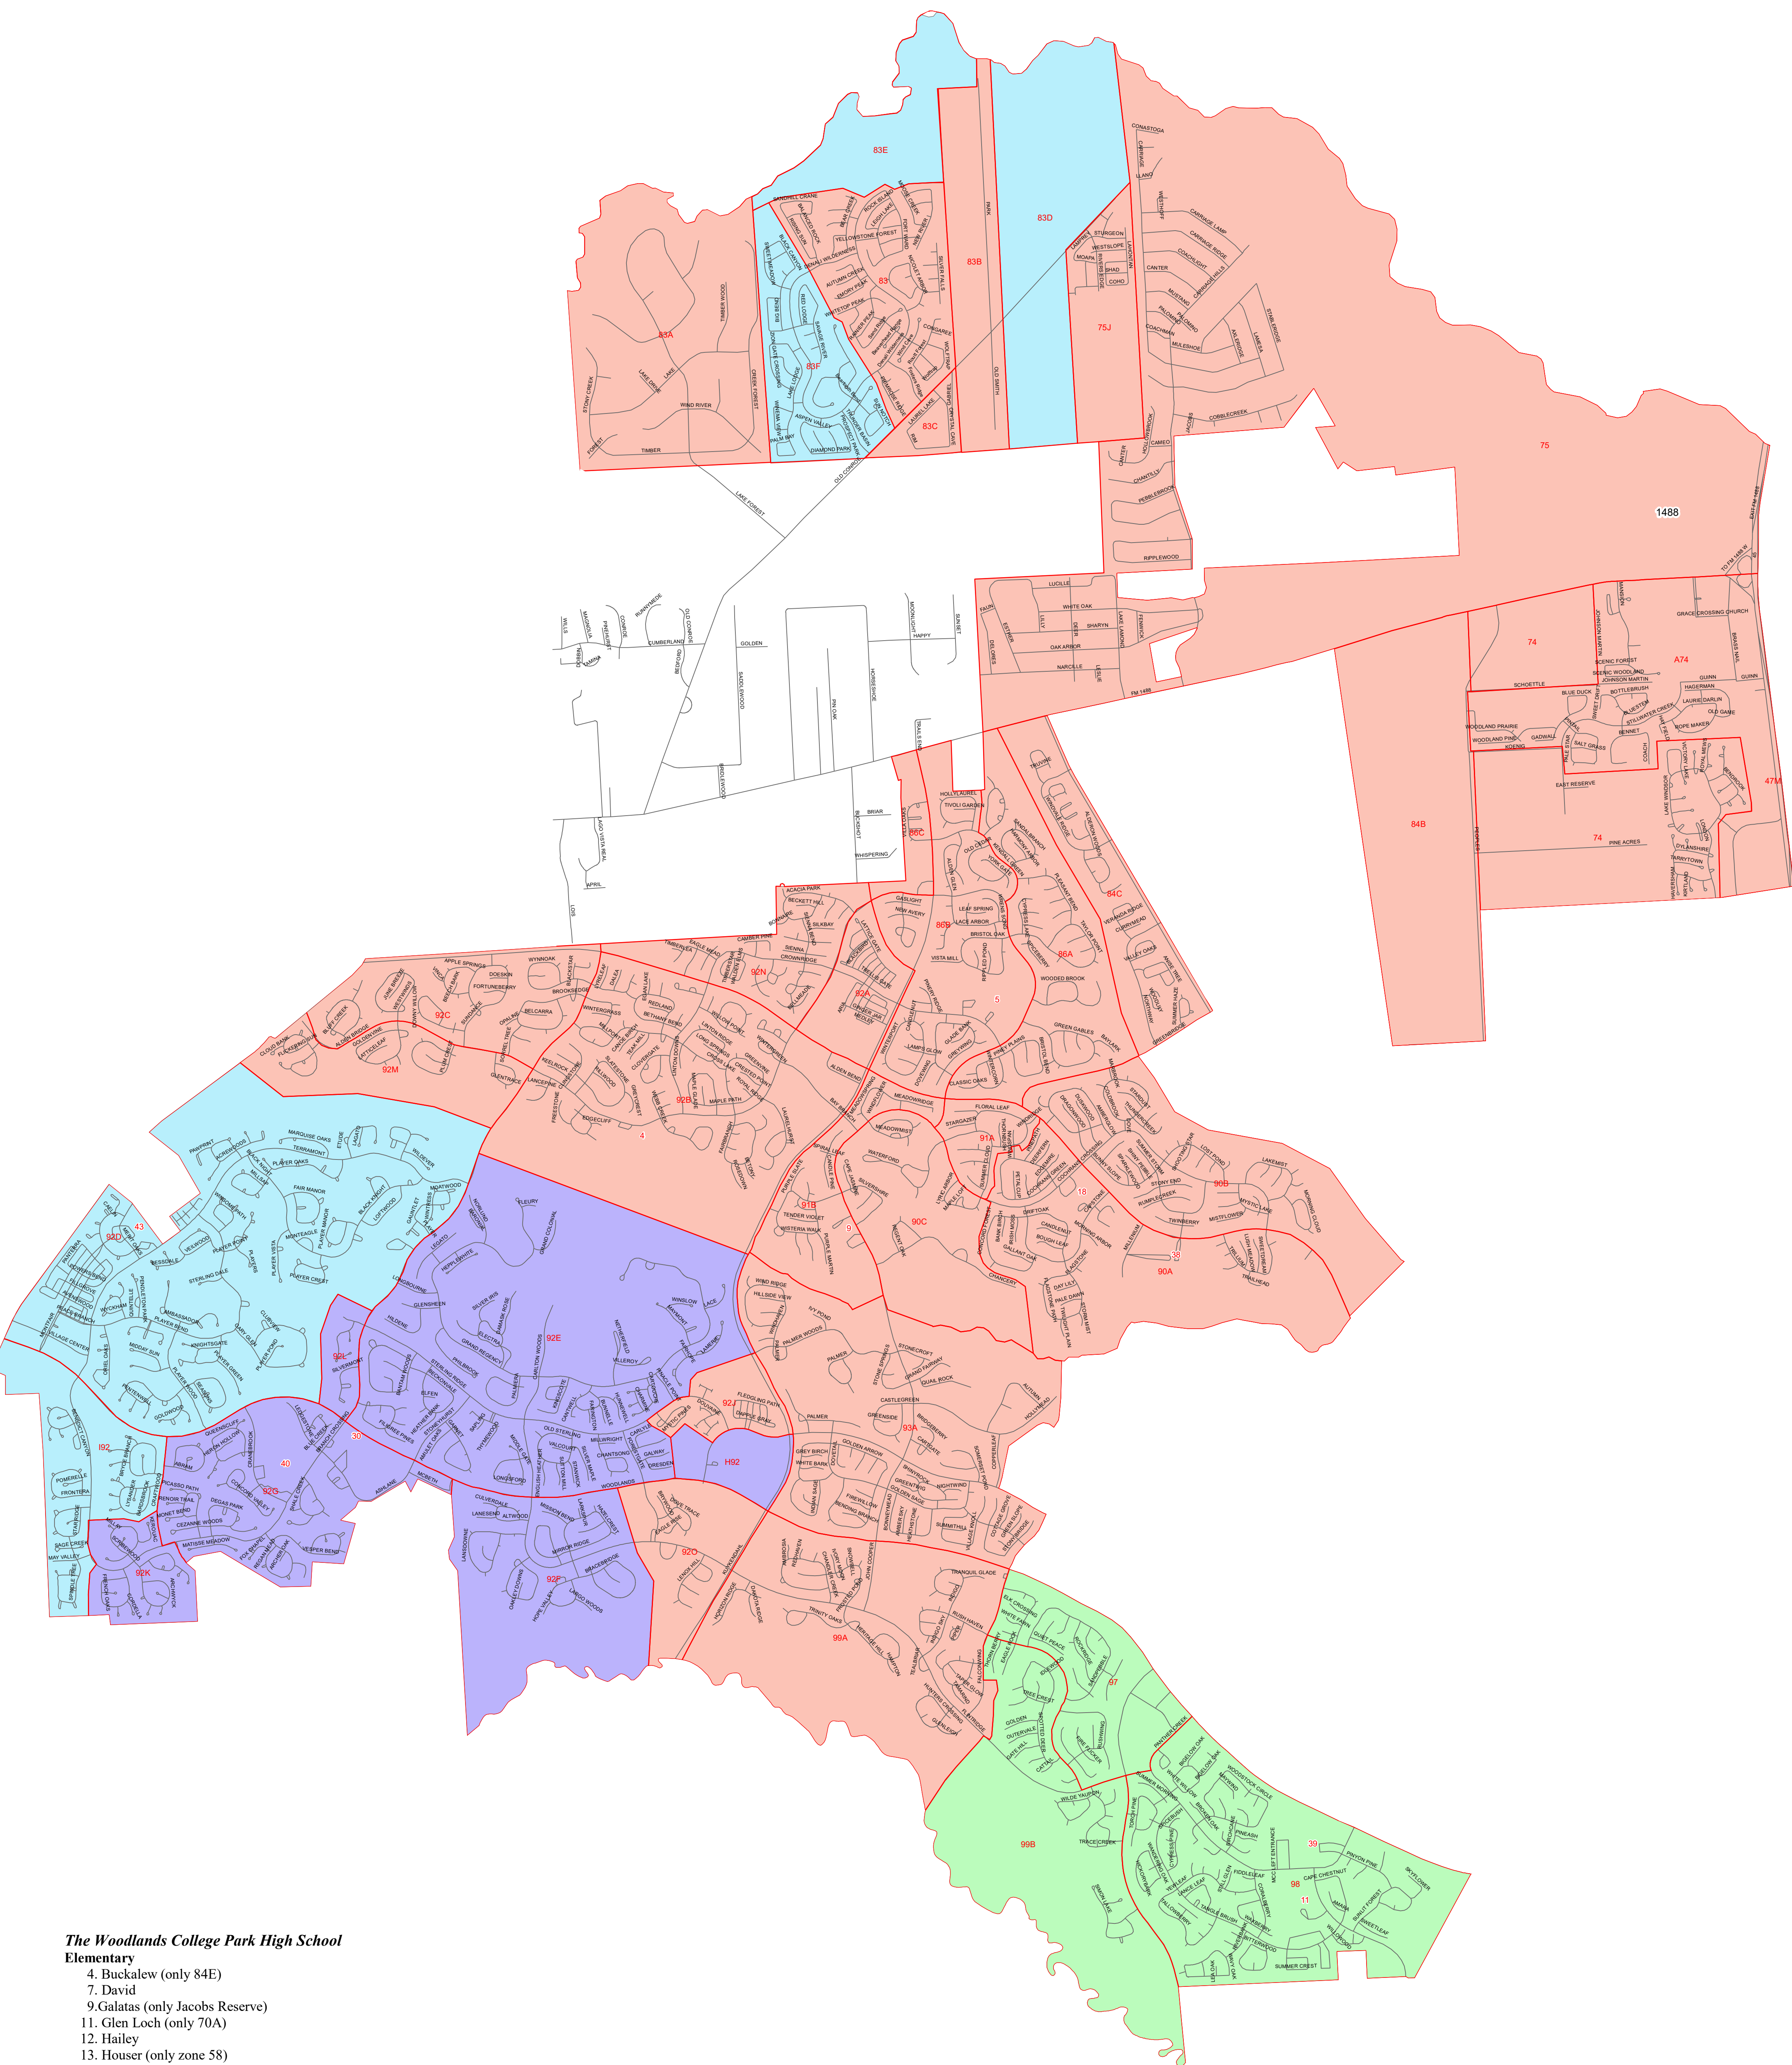

**Conroe Independent School District
The Woodlands High School Intermediate Feeder Map
2022-2023 School Year Boundaries**

The Woodlands College Park High School

- Elementary**
- 4. Buckalew (only 84E)
 - 7. David
 - 9. Galatas (only Jacobs Reserve)
 - 11. Glen Loch (only 70A)
 - 12. Hailey
 - 13. Houser (only zone 58)
 - 15. Lamar
 - 18. Powell (Harper's Landing and zone 84D)
 - 20. Ride

- Intermediate**
- 23. Collins
 - 29. Wilkerson (excluding Glen Loch zones 97, 98, 99B)

- Junior High**
- 32. Knox

- High School**
- 42. The Woodlands College Park

- Attn Zones
- DERETCHIN FLEX
- MITCHELL INTERMEDIATE
- TOUGH FLEX
- WILKERSON INTERMEDIATE