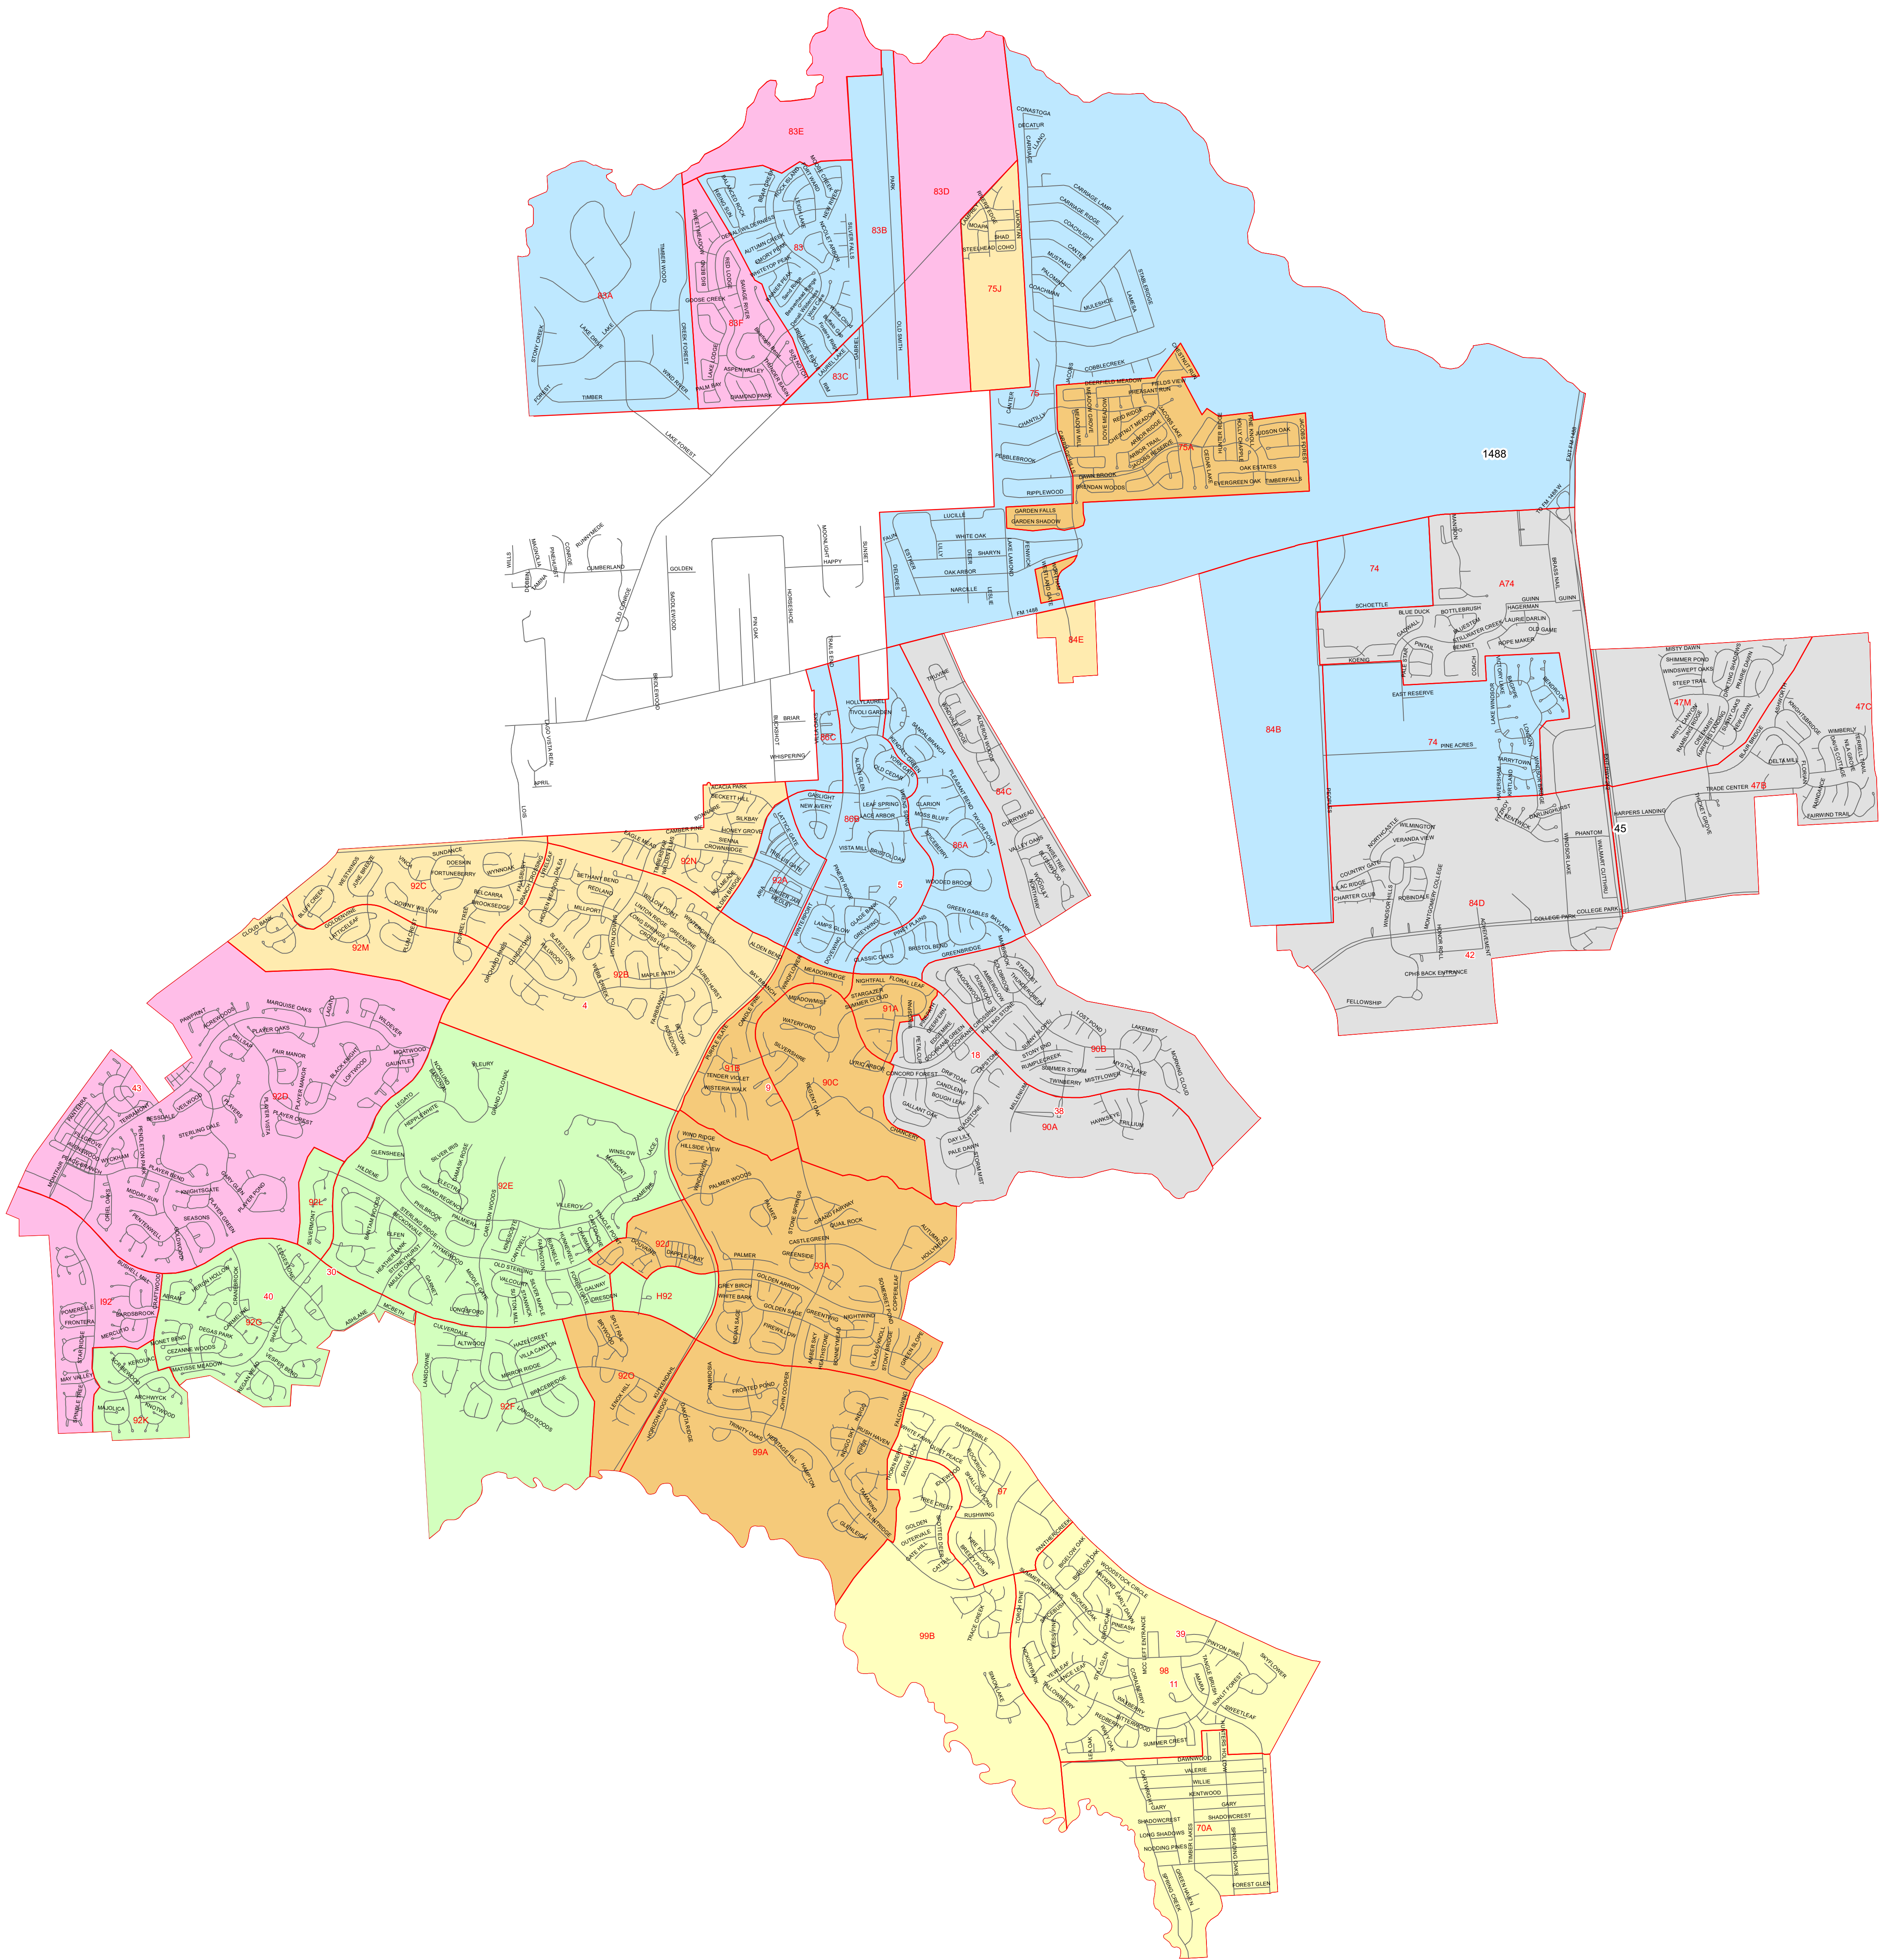

Conroe Independent School District The Woodlands High School Elementary Feeder Map 2022-2023 School Year Boundaries

- The Woodlands High School**
- Elementary**
- 4. Buckalew (excluding zone 84E)
 - 5. Bush
 - 43. Deretchin
 - 9. Galatas (excluding Jacob's Reserve)
 - 11. Glen Loch (excluding zone 70A)
 - 18. Powell (excluding zone 47B, 47M and 84D)
 - 40. Tough
- Intermediate**
- 43. Deretchin
 - 26. Mitchell
 - 40. Tough
 - 29. Wilkerson (only zones 97, 98, 99B)
- Junior High**
- 39. McCullough
- High School**
- 30. The Woodlands 9th Grade Campus
 - 38. The Woodlands

Attn Zones
 BUCKALEW ELEMENTARY
 BUSH ELEMENTARY
 DERETCHIN ELEMENTARY
 GALATAS ELEMENTARY
 GLEN LOCH ELEMENTARY
 POWELL ELEMENTARY
 TOUGH ELEMENTARY