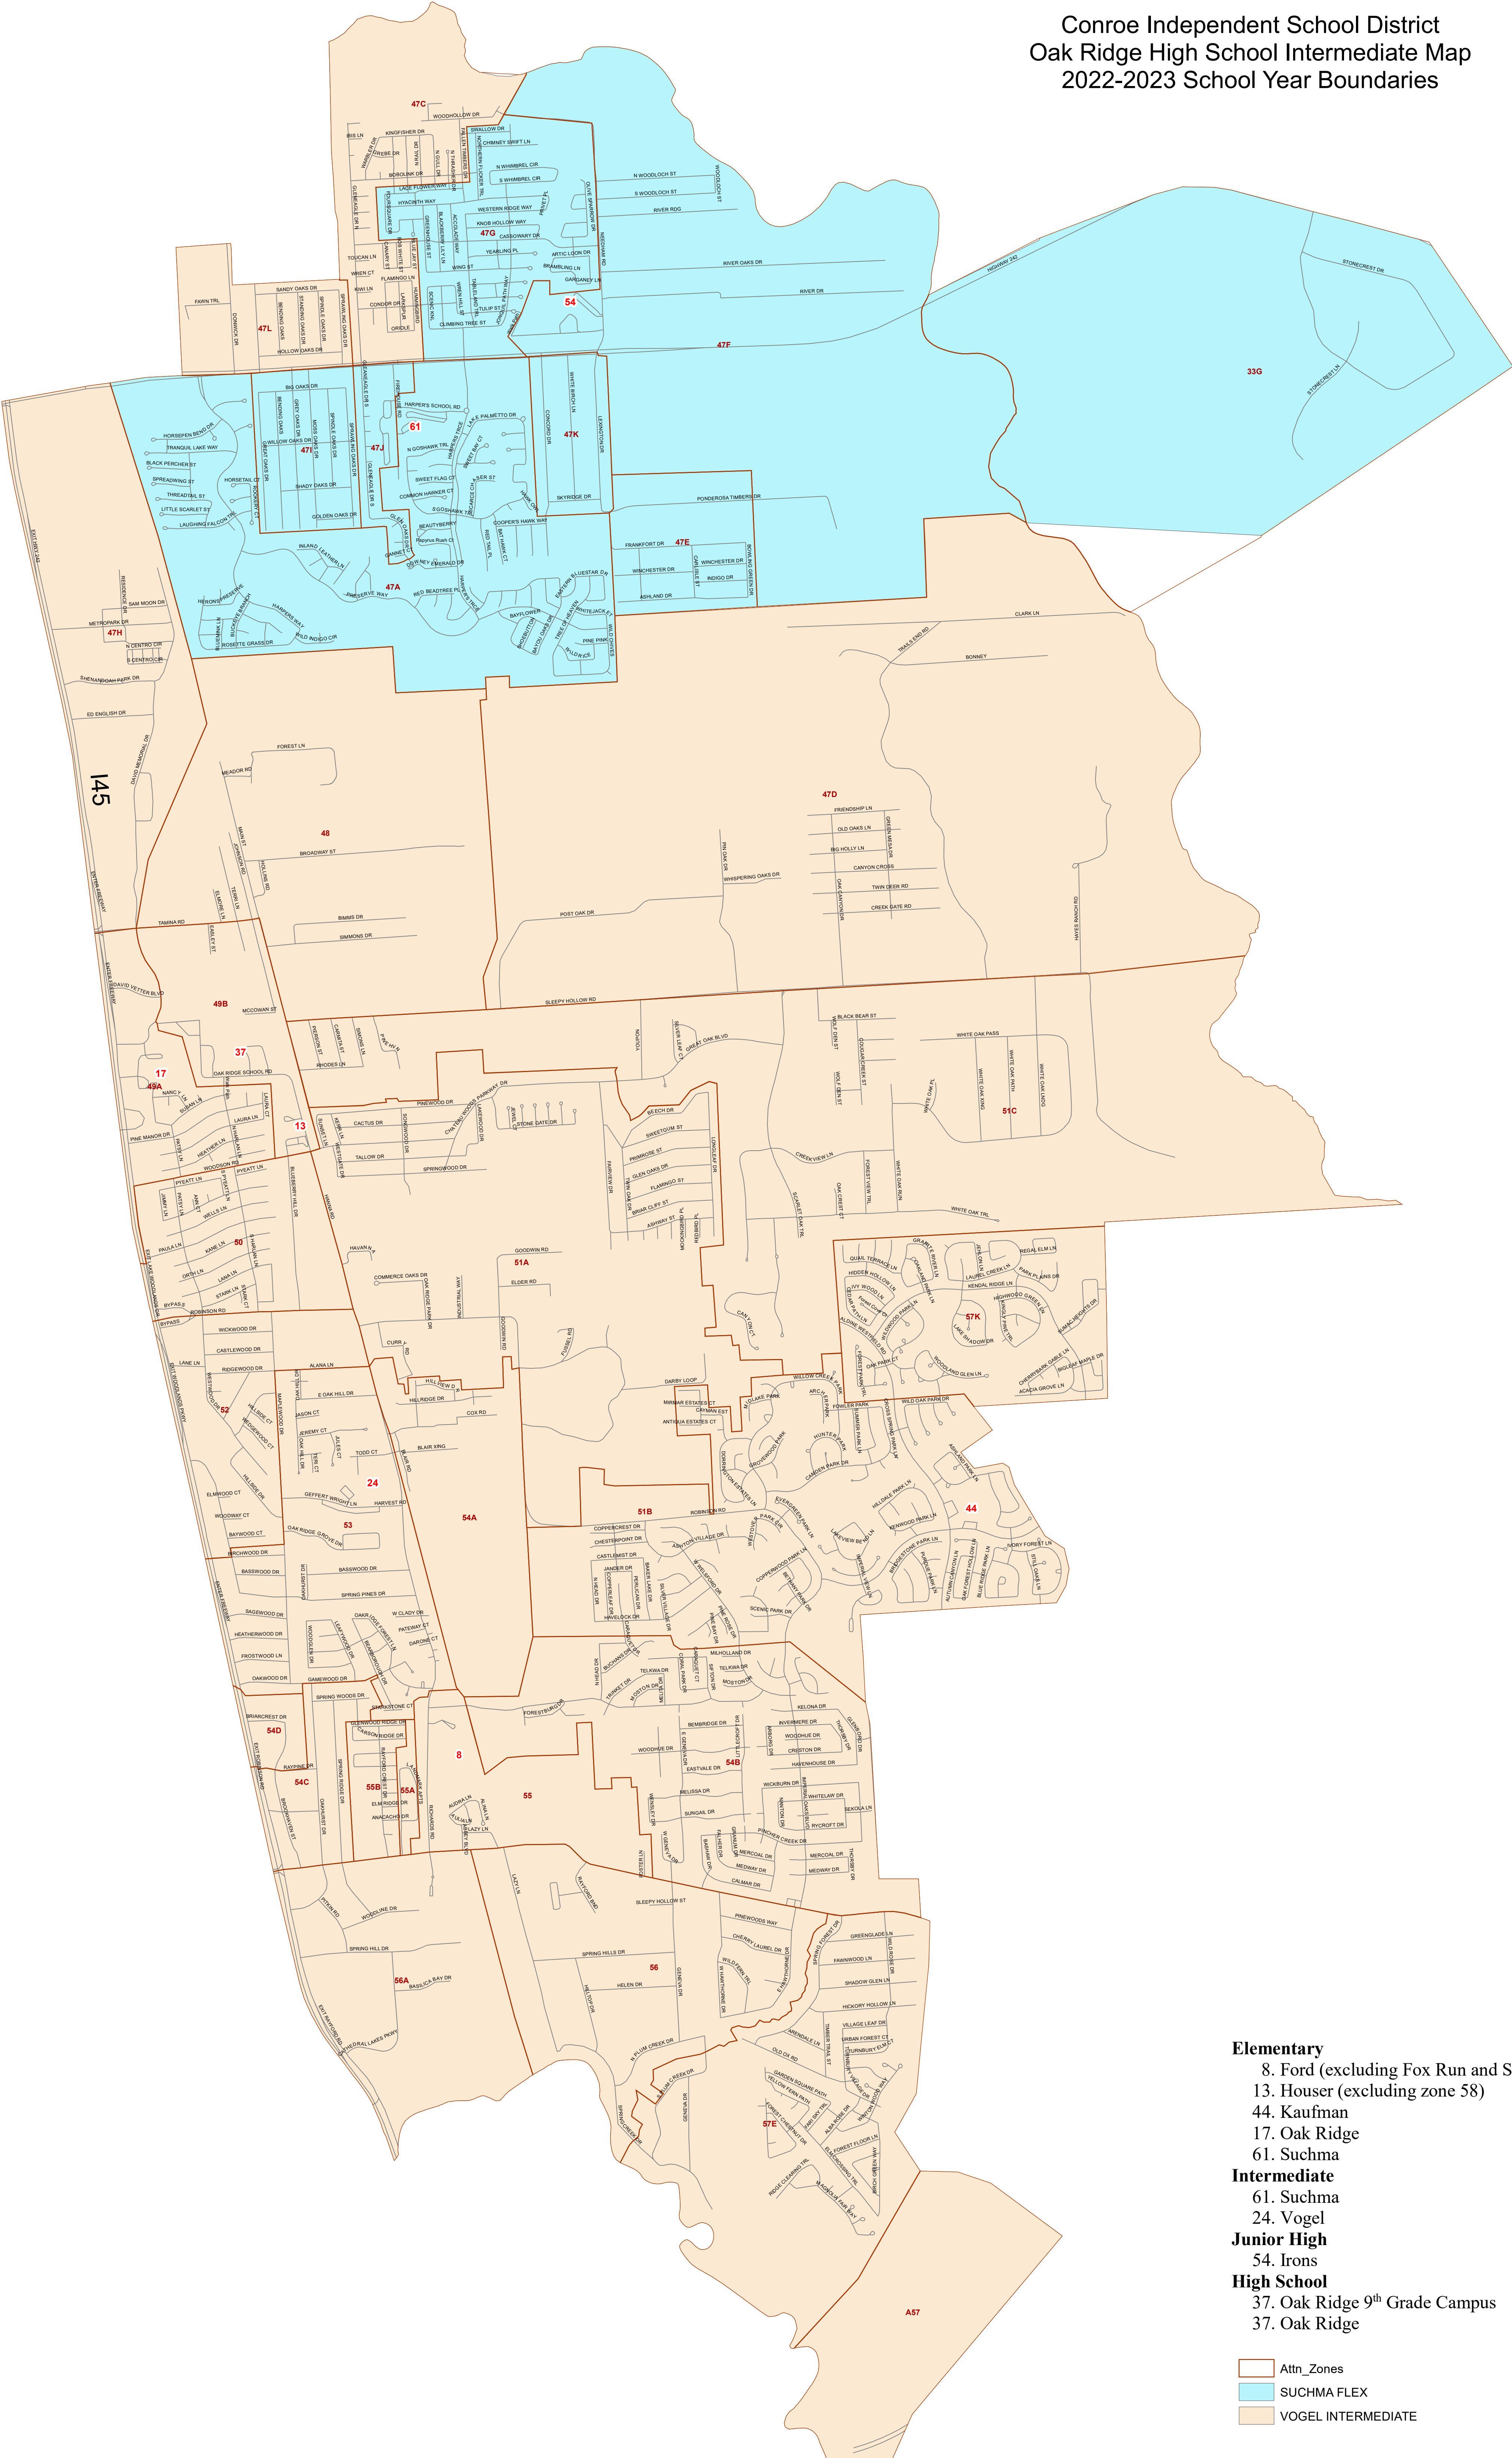

Conroe Independent School District  
 Oak Ridge High School Intermediate Map  
 2022-2023 School Year Boundaries

- Elementary**
- 8. Ford (excluding Fox Run and Spring Creek Pines)
- 13. Houser (excluding zone 58)
- 44. Kaufman
- 17. Oak Ridge
- 61. Suchma
- Intermediate**
- 61. Suchma
- 24. Vogel
- Junior High**
- 54. Irons
- High School**
- 37. Oak Ridge 9<sup>th</sup> Grade Campus
- 37. Oak Ridge

Attn\_Zones  
 SUCHMA FLEX  
 VOGEL INTERMEDIATE