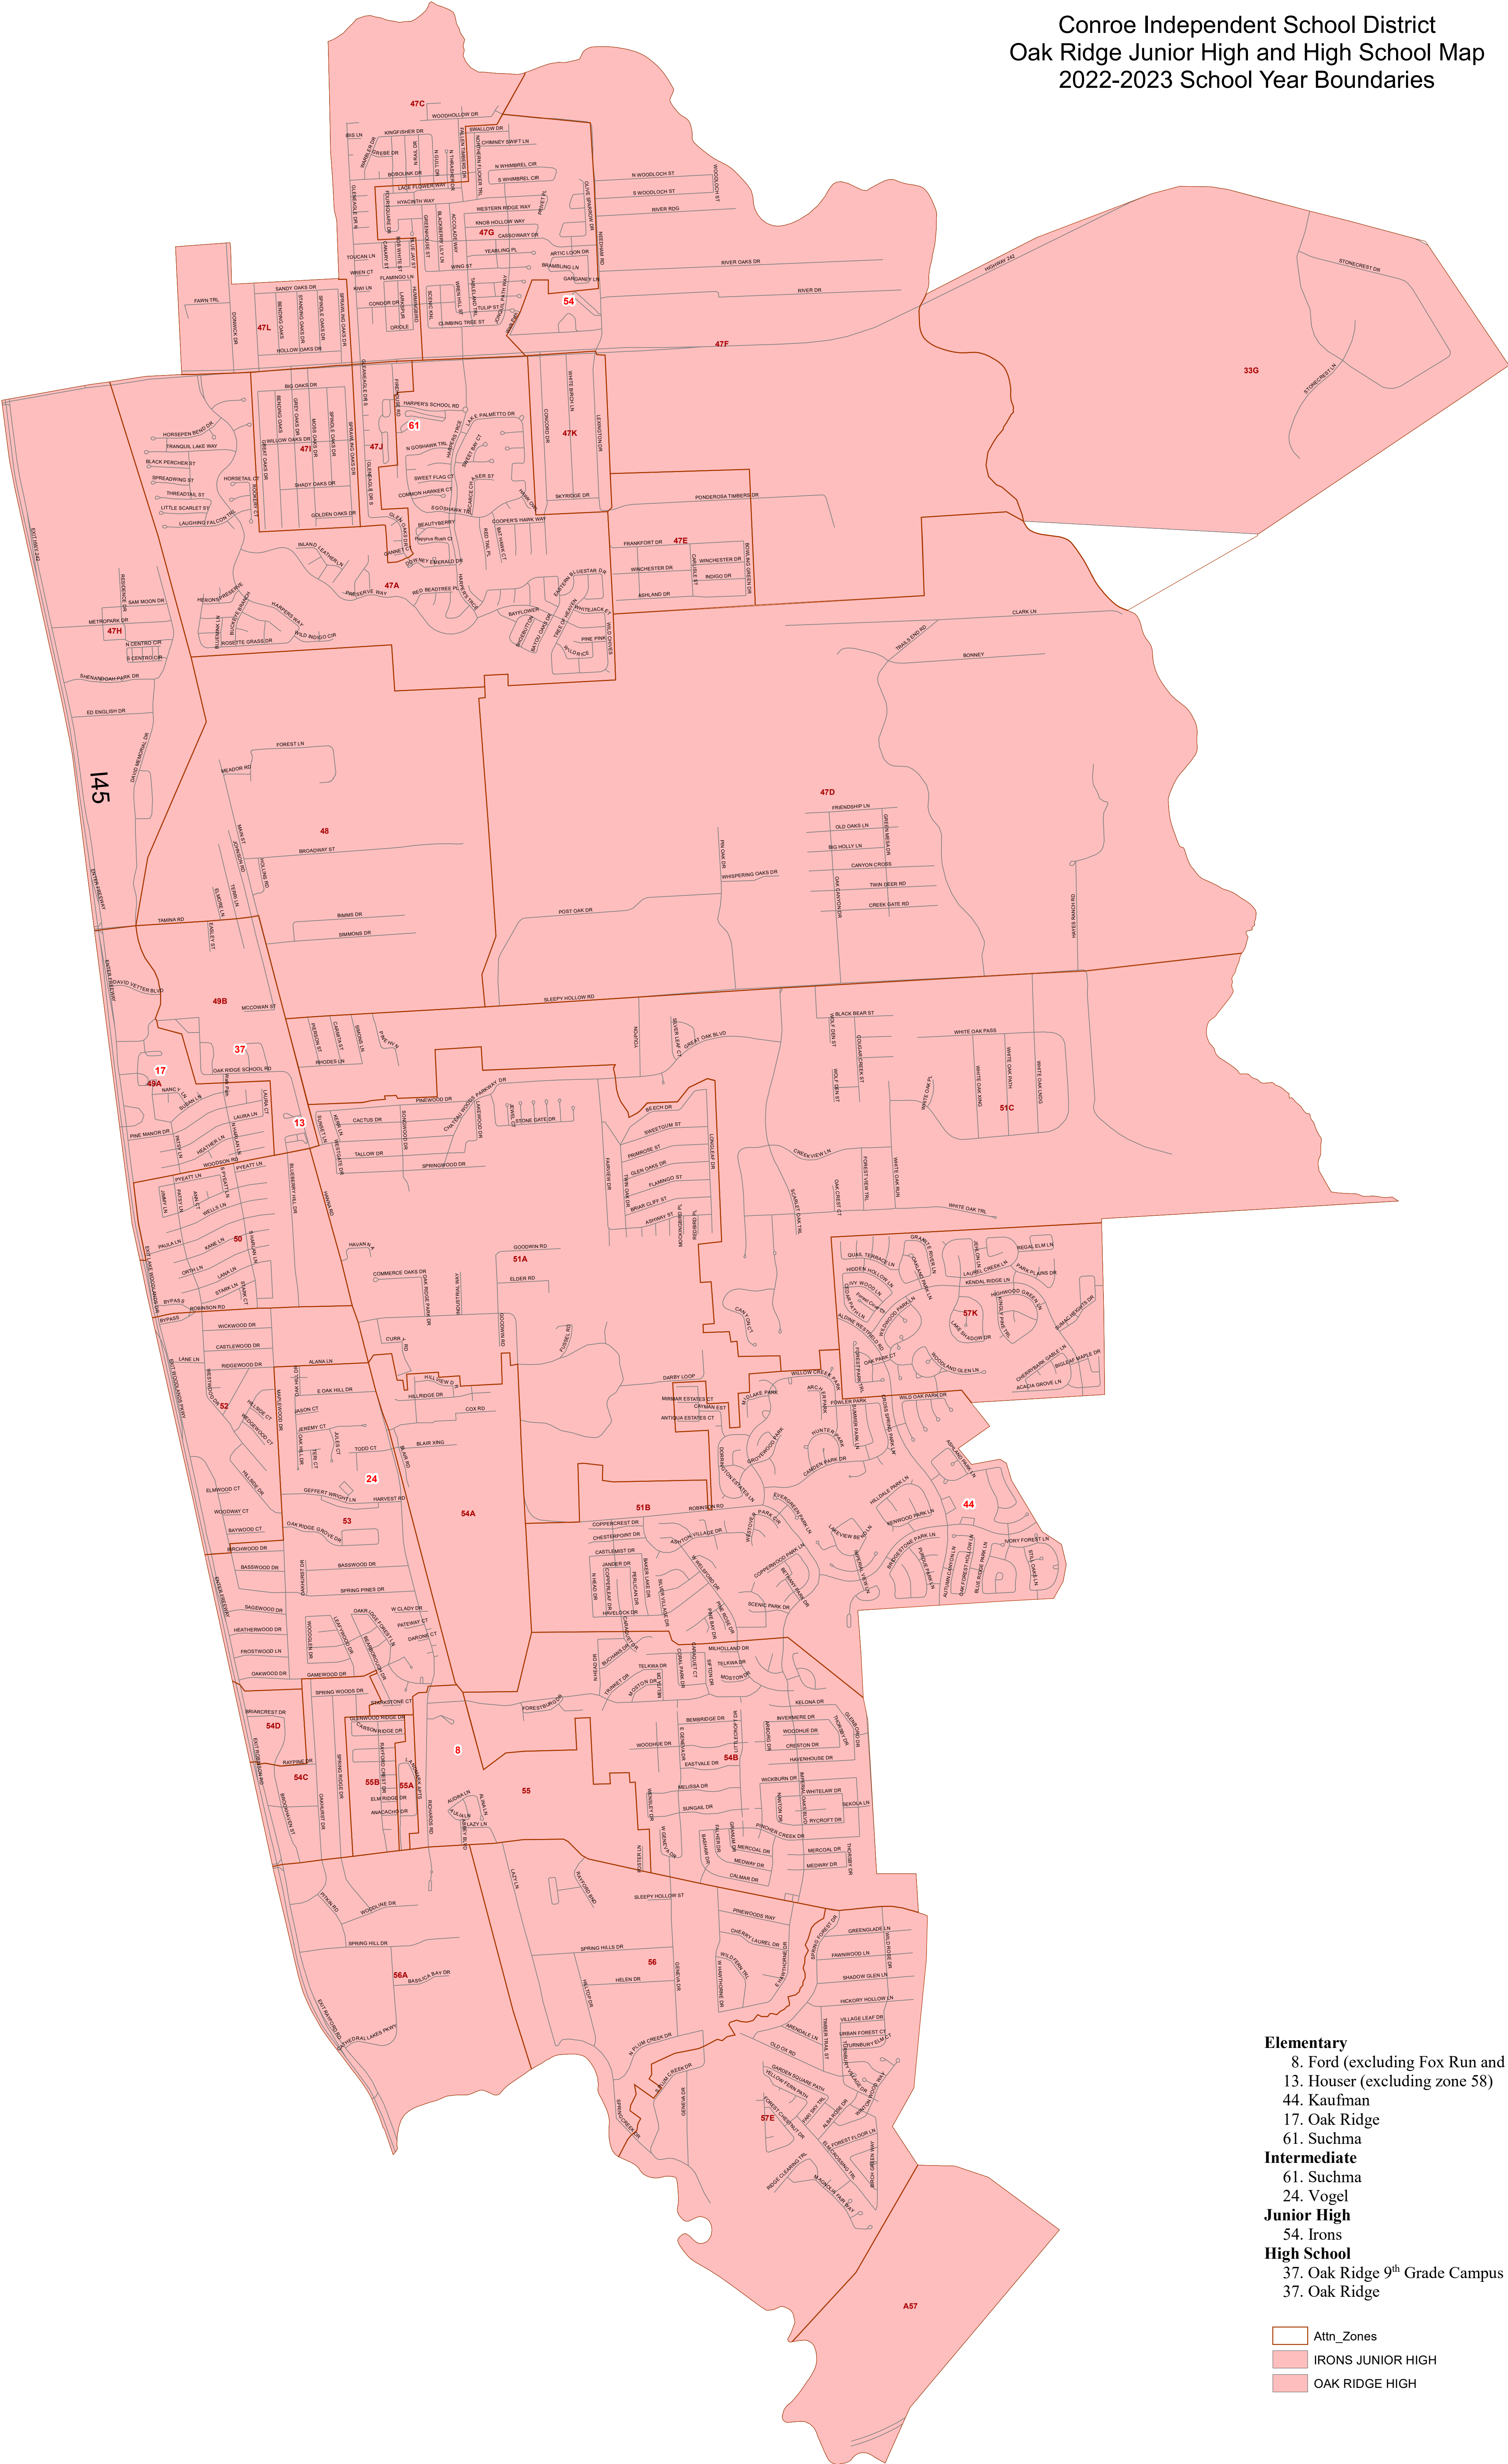

Conroe Independent School District
 Oak Ridge Junior High and High School Map
 2022-2023 School Year Boundaries

- Elementary**
- 8. Ford (excluding Fox Run and Spring Creek Pines)
 - 13. Houser (excluding zone 58)
 - 44. Kaufman
 - 17. Oak Ridge
 - 61. Suchma
- Intermediate**
- 61. Suchma
 - 24. Vogel
- Junior High**
- 54. Irons
- High School**
- 37. Oak Ridge 9th Grade Campus
 - 37. Oak Ridge
- Attn_Zones
 IRONS JUNIOR HIGH
 OAK RIDGE HIGH