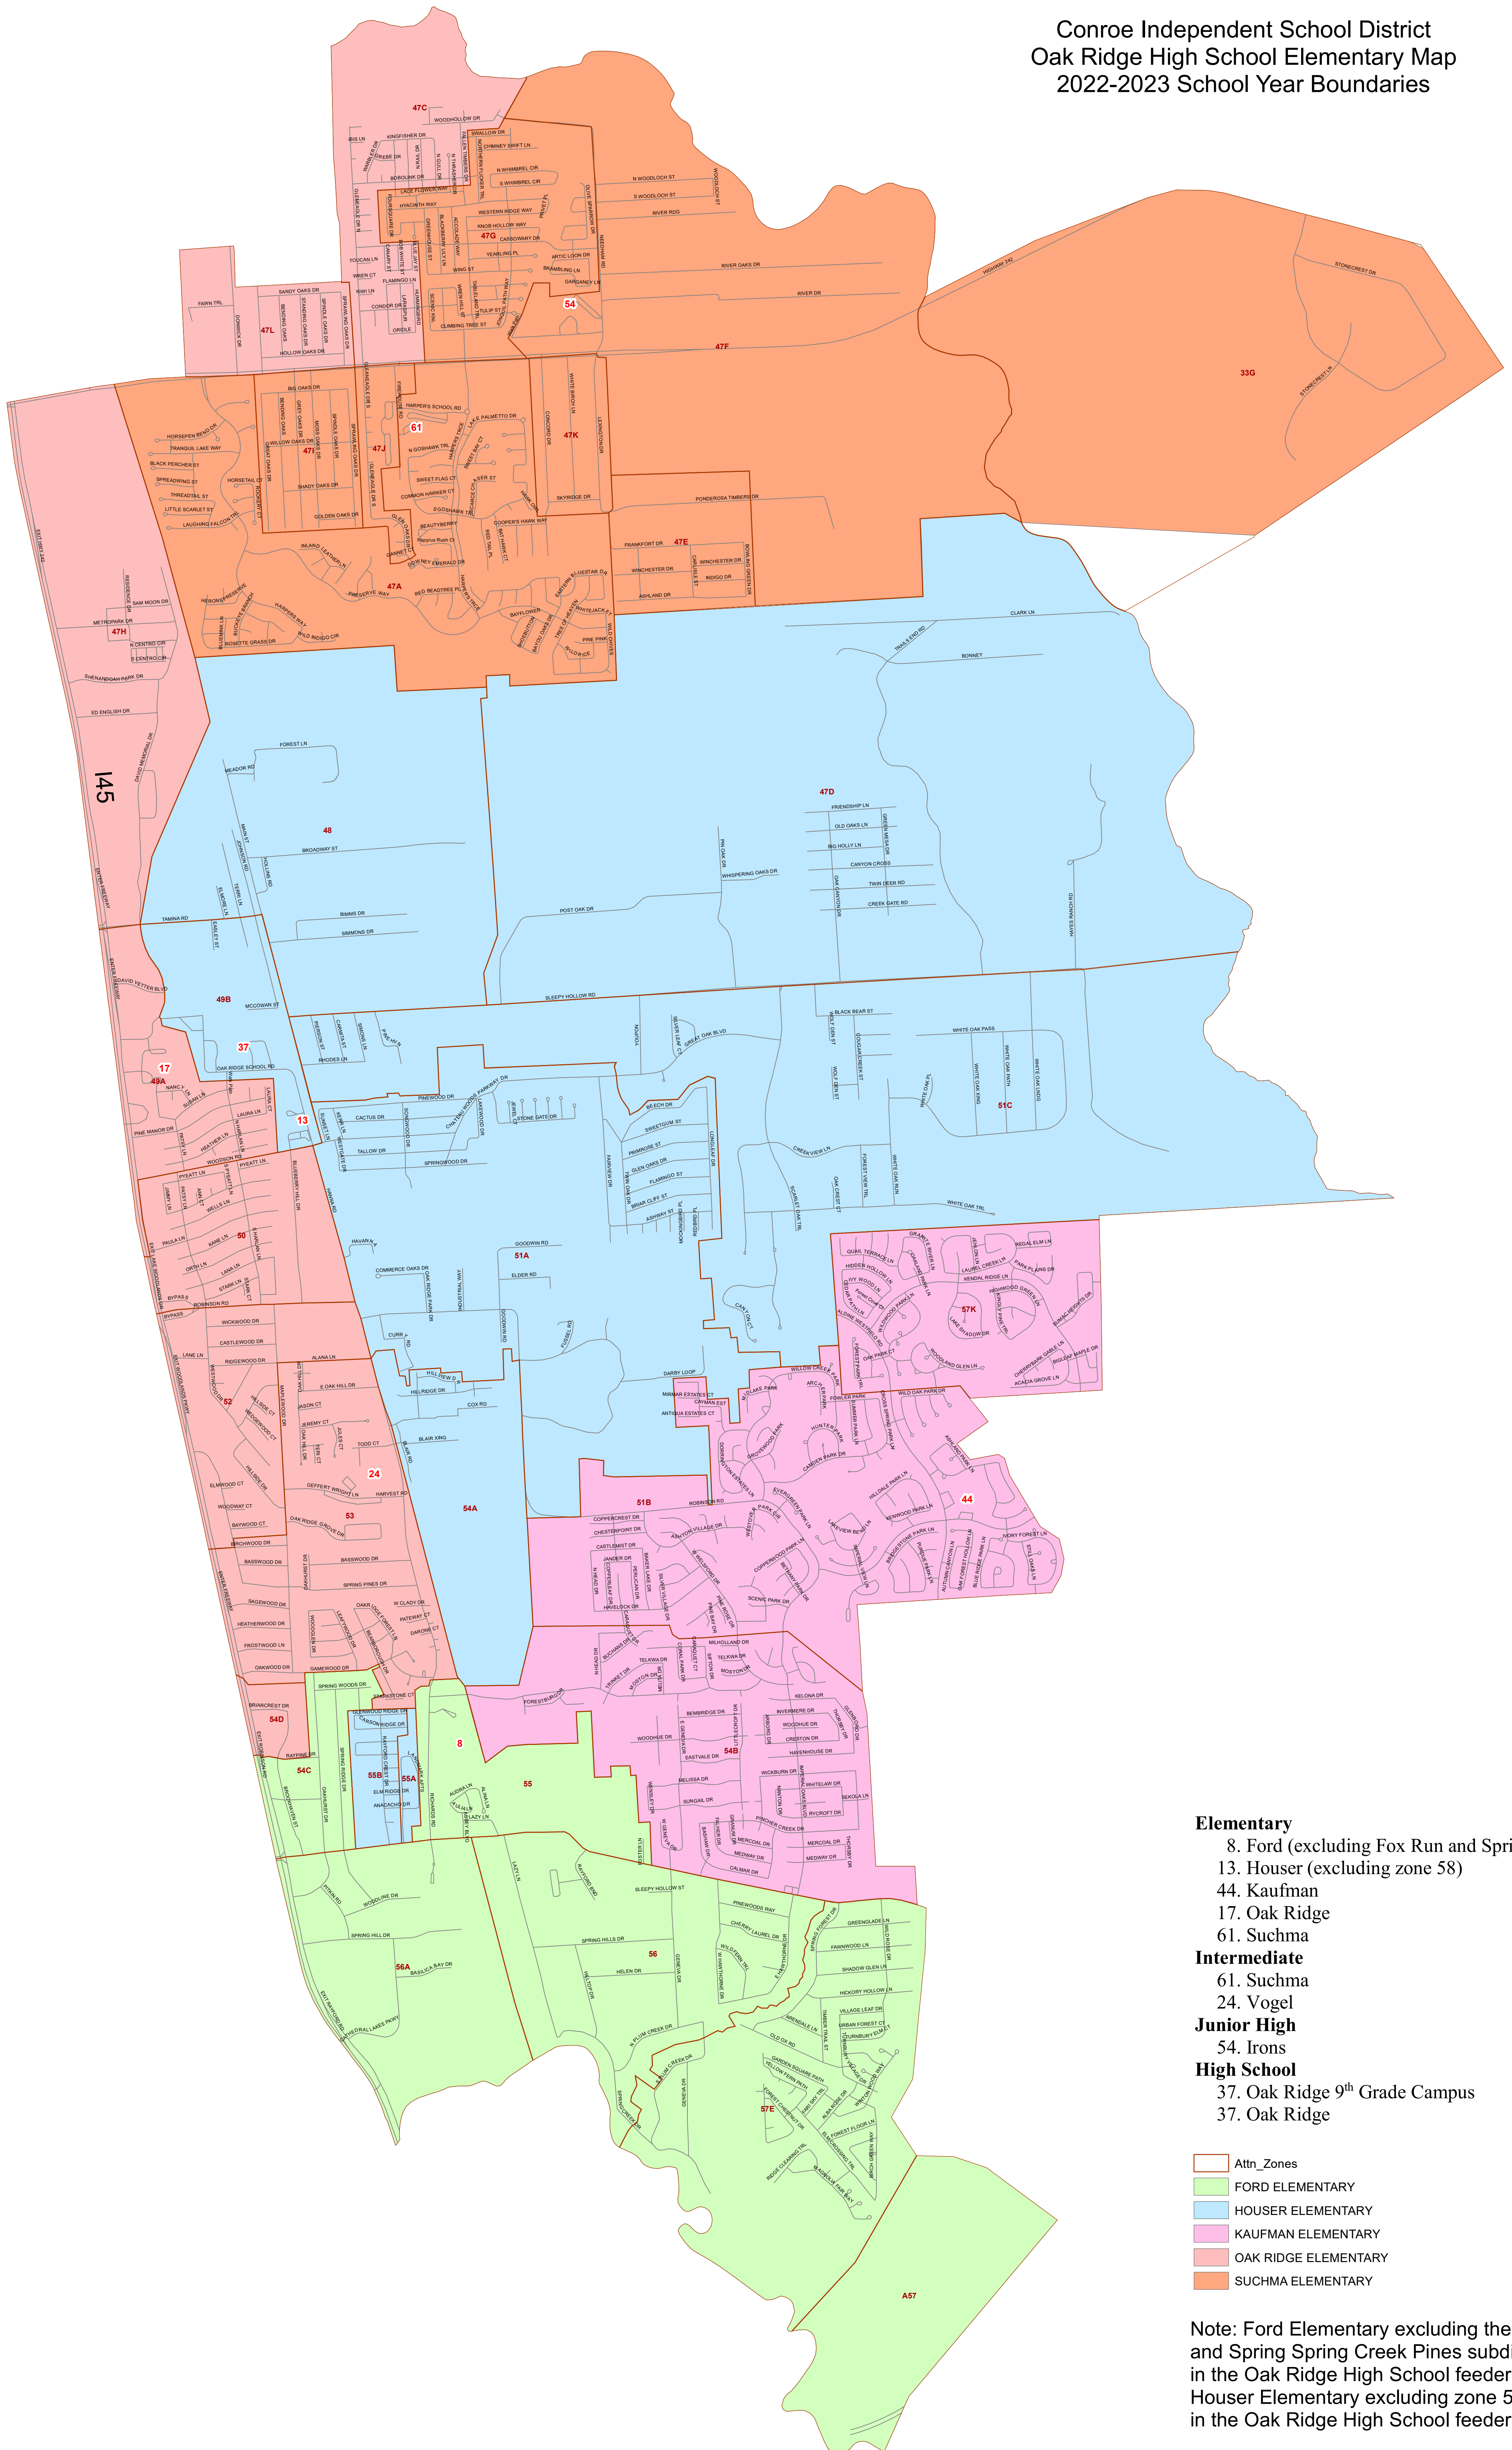

Conroe Independent School District
 Oak Ridge High School Elementary Map
 2022-2023 School Year Boundaries

- Elementary**
- 8. Ford (excluding Fox Run and Spring Creek Pines)
 - 13. Houser (excluding zone 58)
 - 44. Kaufman
 - 17. Oak Ridge
 - 61. Suchma
- Intermediate**
- 61. Suchma
 - 24. Vogel
- Junior High**
- 54. Irons
- High School**
- 37. Oak Ridge 9th Grade Campus
 - 37. Oak Ridge

- Attn_Zones
- FORD ELEMENTARY
- HOUSER ELEMENTARY
- KAUFMAN ELEMENTARY
- OAK RIDGE ELEMENTARY
- SUCHMA ELEMENTARY

Note: Ford Elementary excluding the Fox Run and Spring Spring Creek Pines subdivision fall in the Oak Ridge High School feeder zone. Houser Elementary excluding zone 58 fall in the Oak Ridge High School feeder zone.