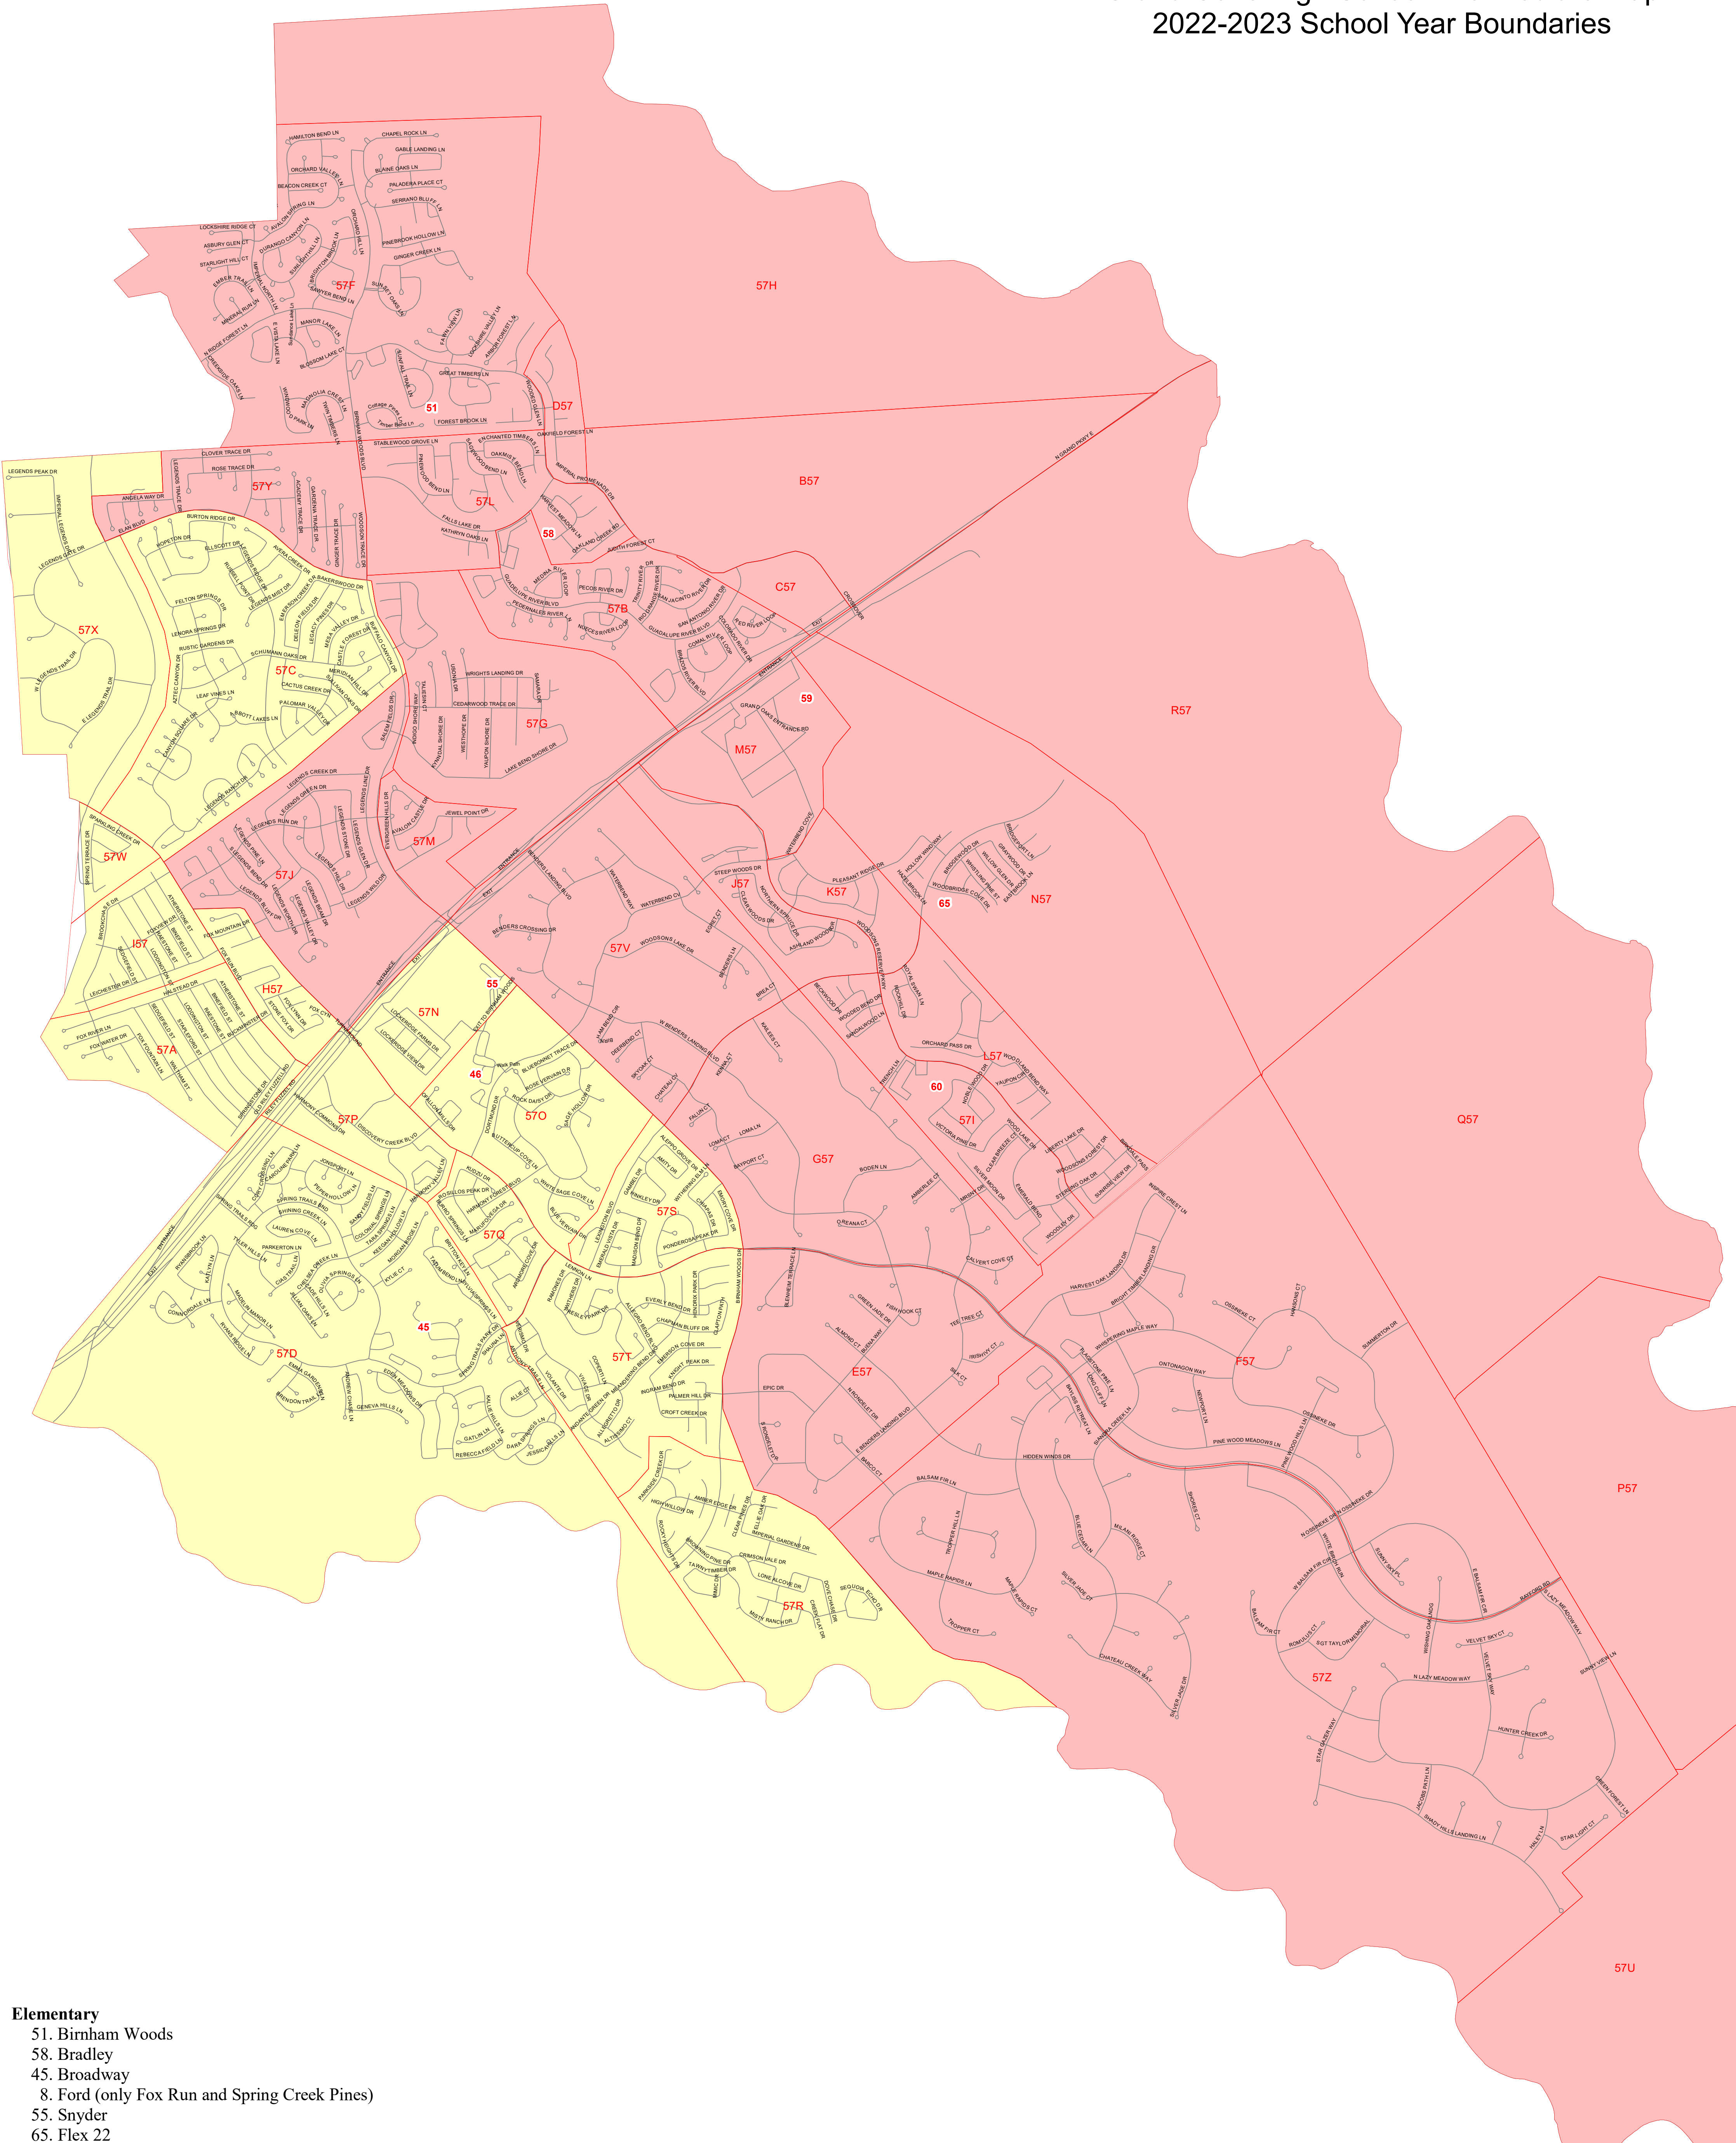

Conroe Independent School District  
 Grand Oaks High School Intermediate Map  
 2022-2023 School Year Boundaries

- Elementary**
- 51. Birnham Woods
- 58. Bradley
- 45. Broadway
- 8. Ford (only Fox Run and Spring Creek Pines)
- 55. Snyder
- 65. Flex 22
- Intermediate**
- 46. Cox
- 60. Clark
- Junior High**
- 46. York
- High School**
- 59. Grand Oaks

- Attn\_Zones
- CLARK INTERMEDIATE
- COX INTERMEDIATE

Note: Only Fox Run and Spring Creek Pines subdivisions in Ford Elementary fall in the Grand Oaks High School feeder zone.