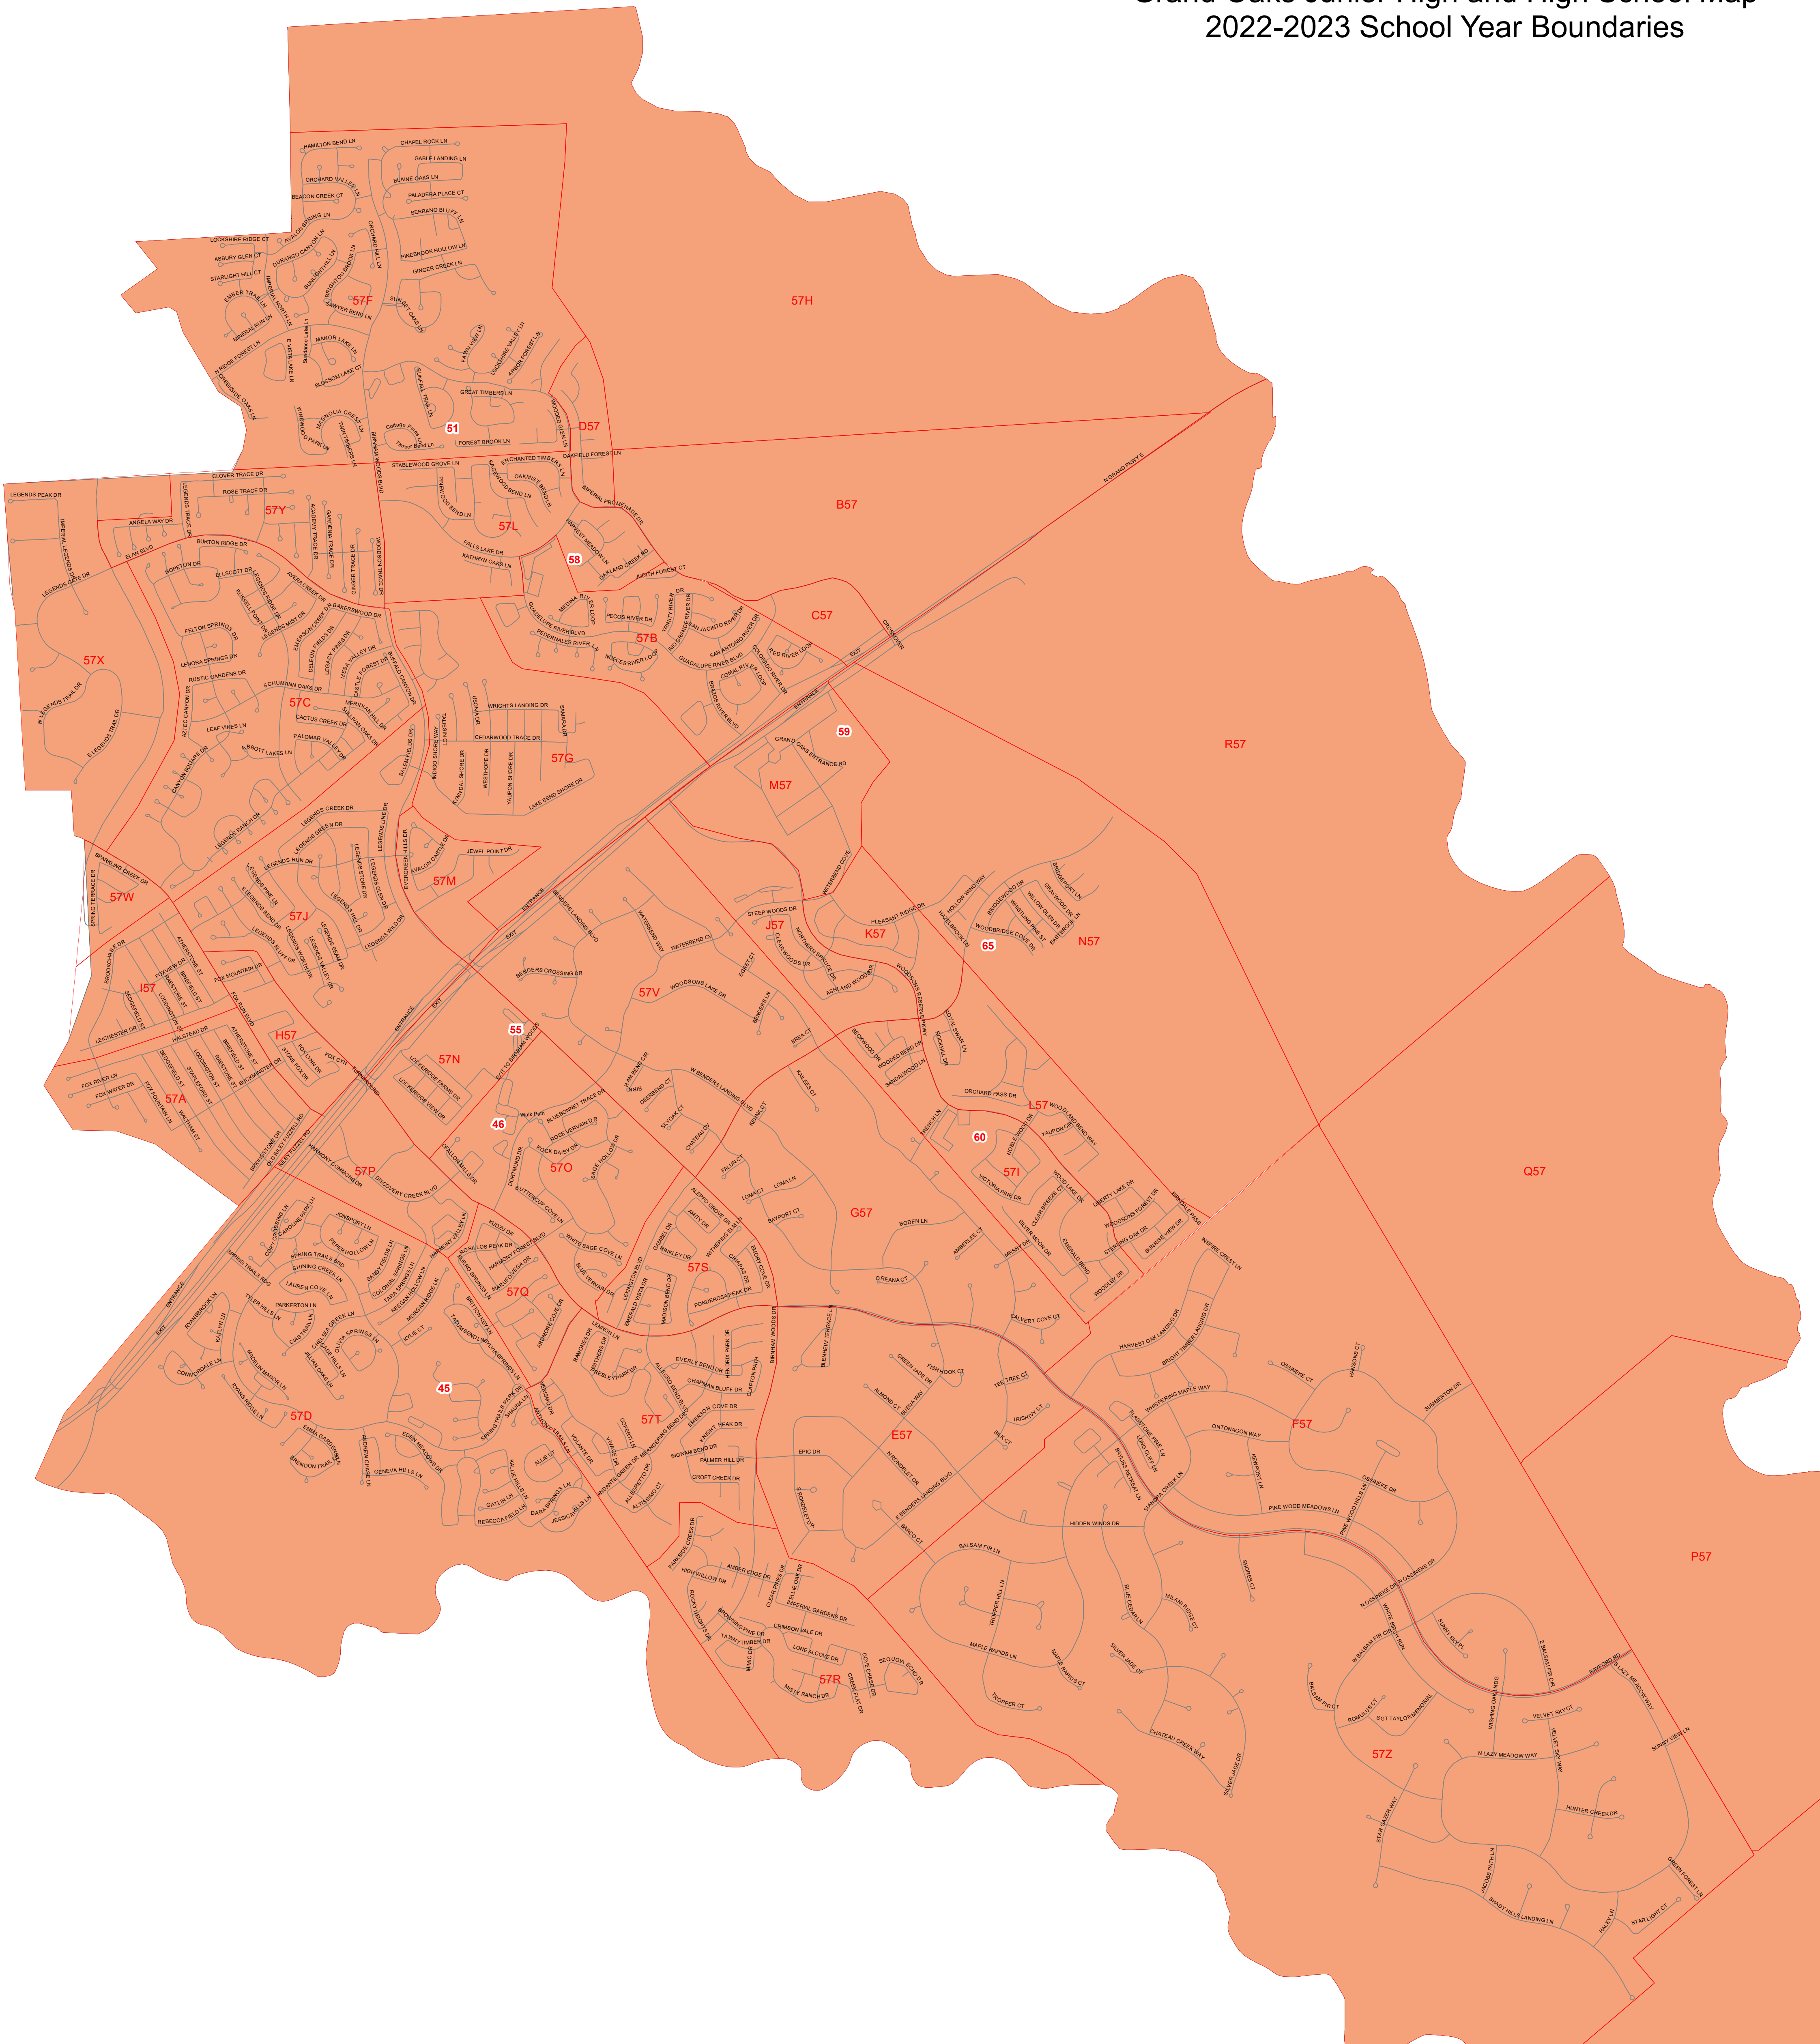

# Conroe Independent School District Grand Oaks Junior High and High School Map 2022-2023 School Year Boundaries

- Elementary**
  - 51. Birnham Woods
  - 58. Bradley
  - 45. Broadway
  - 8. Ford (only Fox Run and Spring Creek Pines)
  - 55. Snyder
  - 65. Flex 22
- Intermediate**
  - 46. Cox
  - 60. Clark
- Junior High**
  - 46. York
- High School**
  - 59. Grand Oaks

Attn\_Zones  
 YORK JUNIOR HIGH  
 GRAND OAKS HIGH