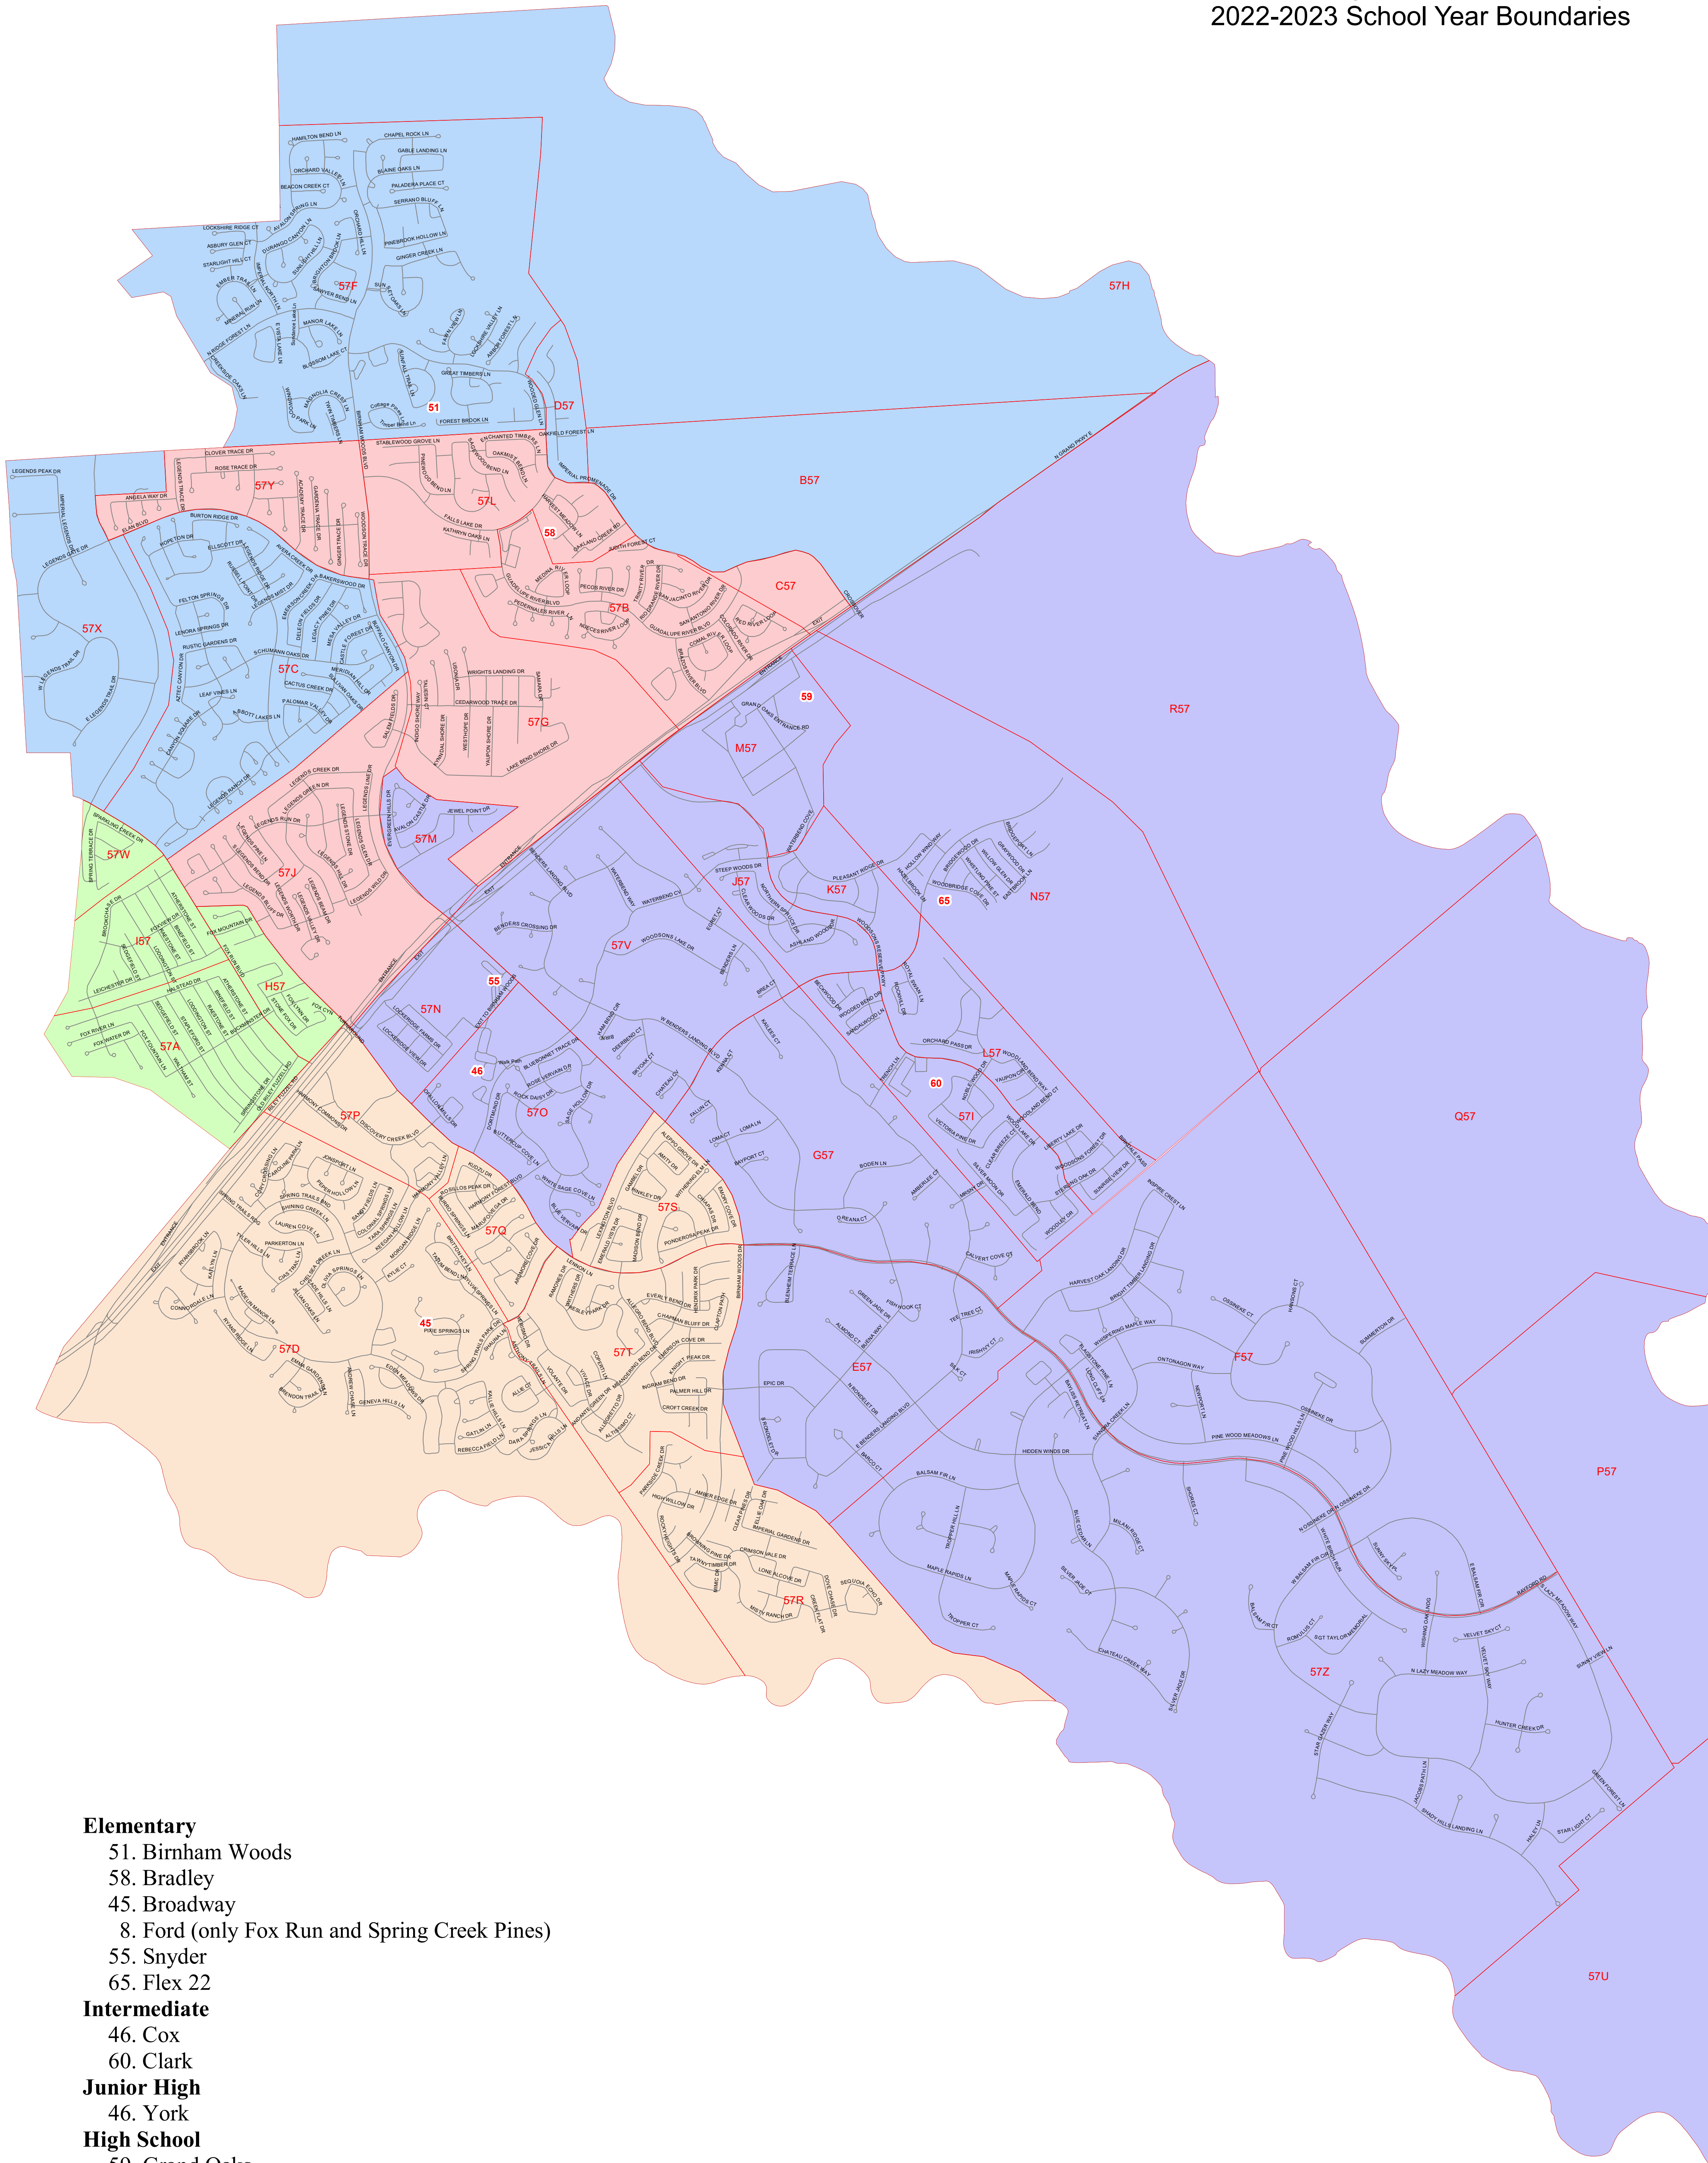

Conroe Independent School District
 Grand Oaks High School Elementary Map
 2022-2023 School Year Boundaries

Elementary

- 51. Birnham Woods
- 58. Bradley
- 45. Broadway
- 8. Ford (only Fox Run and Spring Creek Pines)
- 55. Snyder
- 65. Flex 22

Intermediate

- 46. Cox
- 60. Clark

Junior High

- 46. York

High School

- 59. Grand Oaks

- Attn_Zones
- BIRNHAM WOODS ELEMENTARY
- BRADLEY ELEMENTARY
- BROADWAY ELEMENTARY
- FORD ELEMENTARY
- SNYDER ELEMENTARY

Note: Only Fox Run and Spring Creek Pines subdivisions in Ford Elementary fall in the Grand Oaks High School feeder zone.