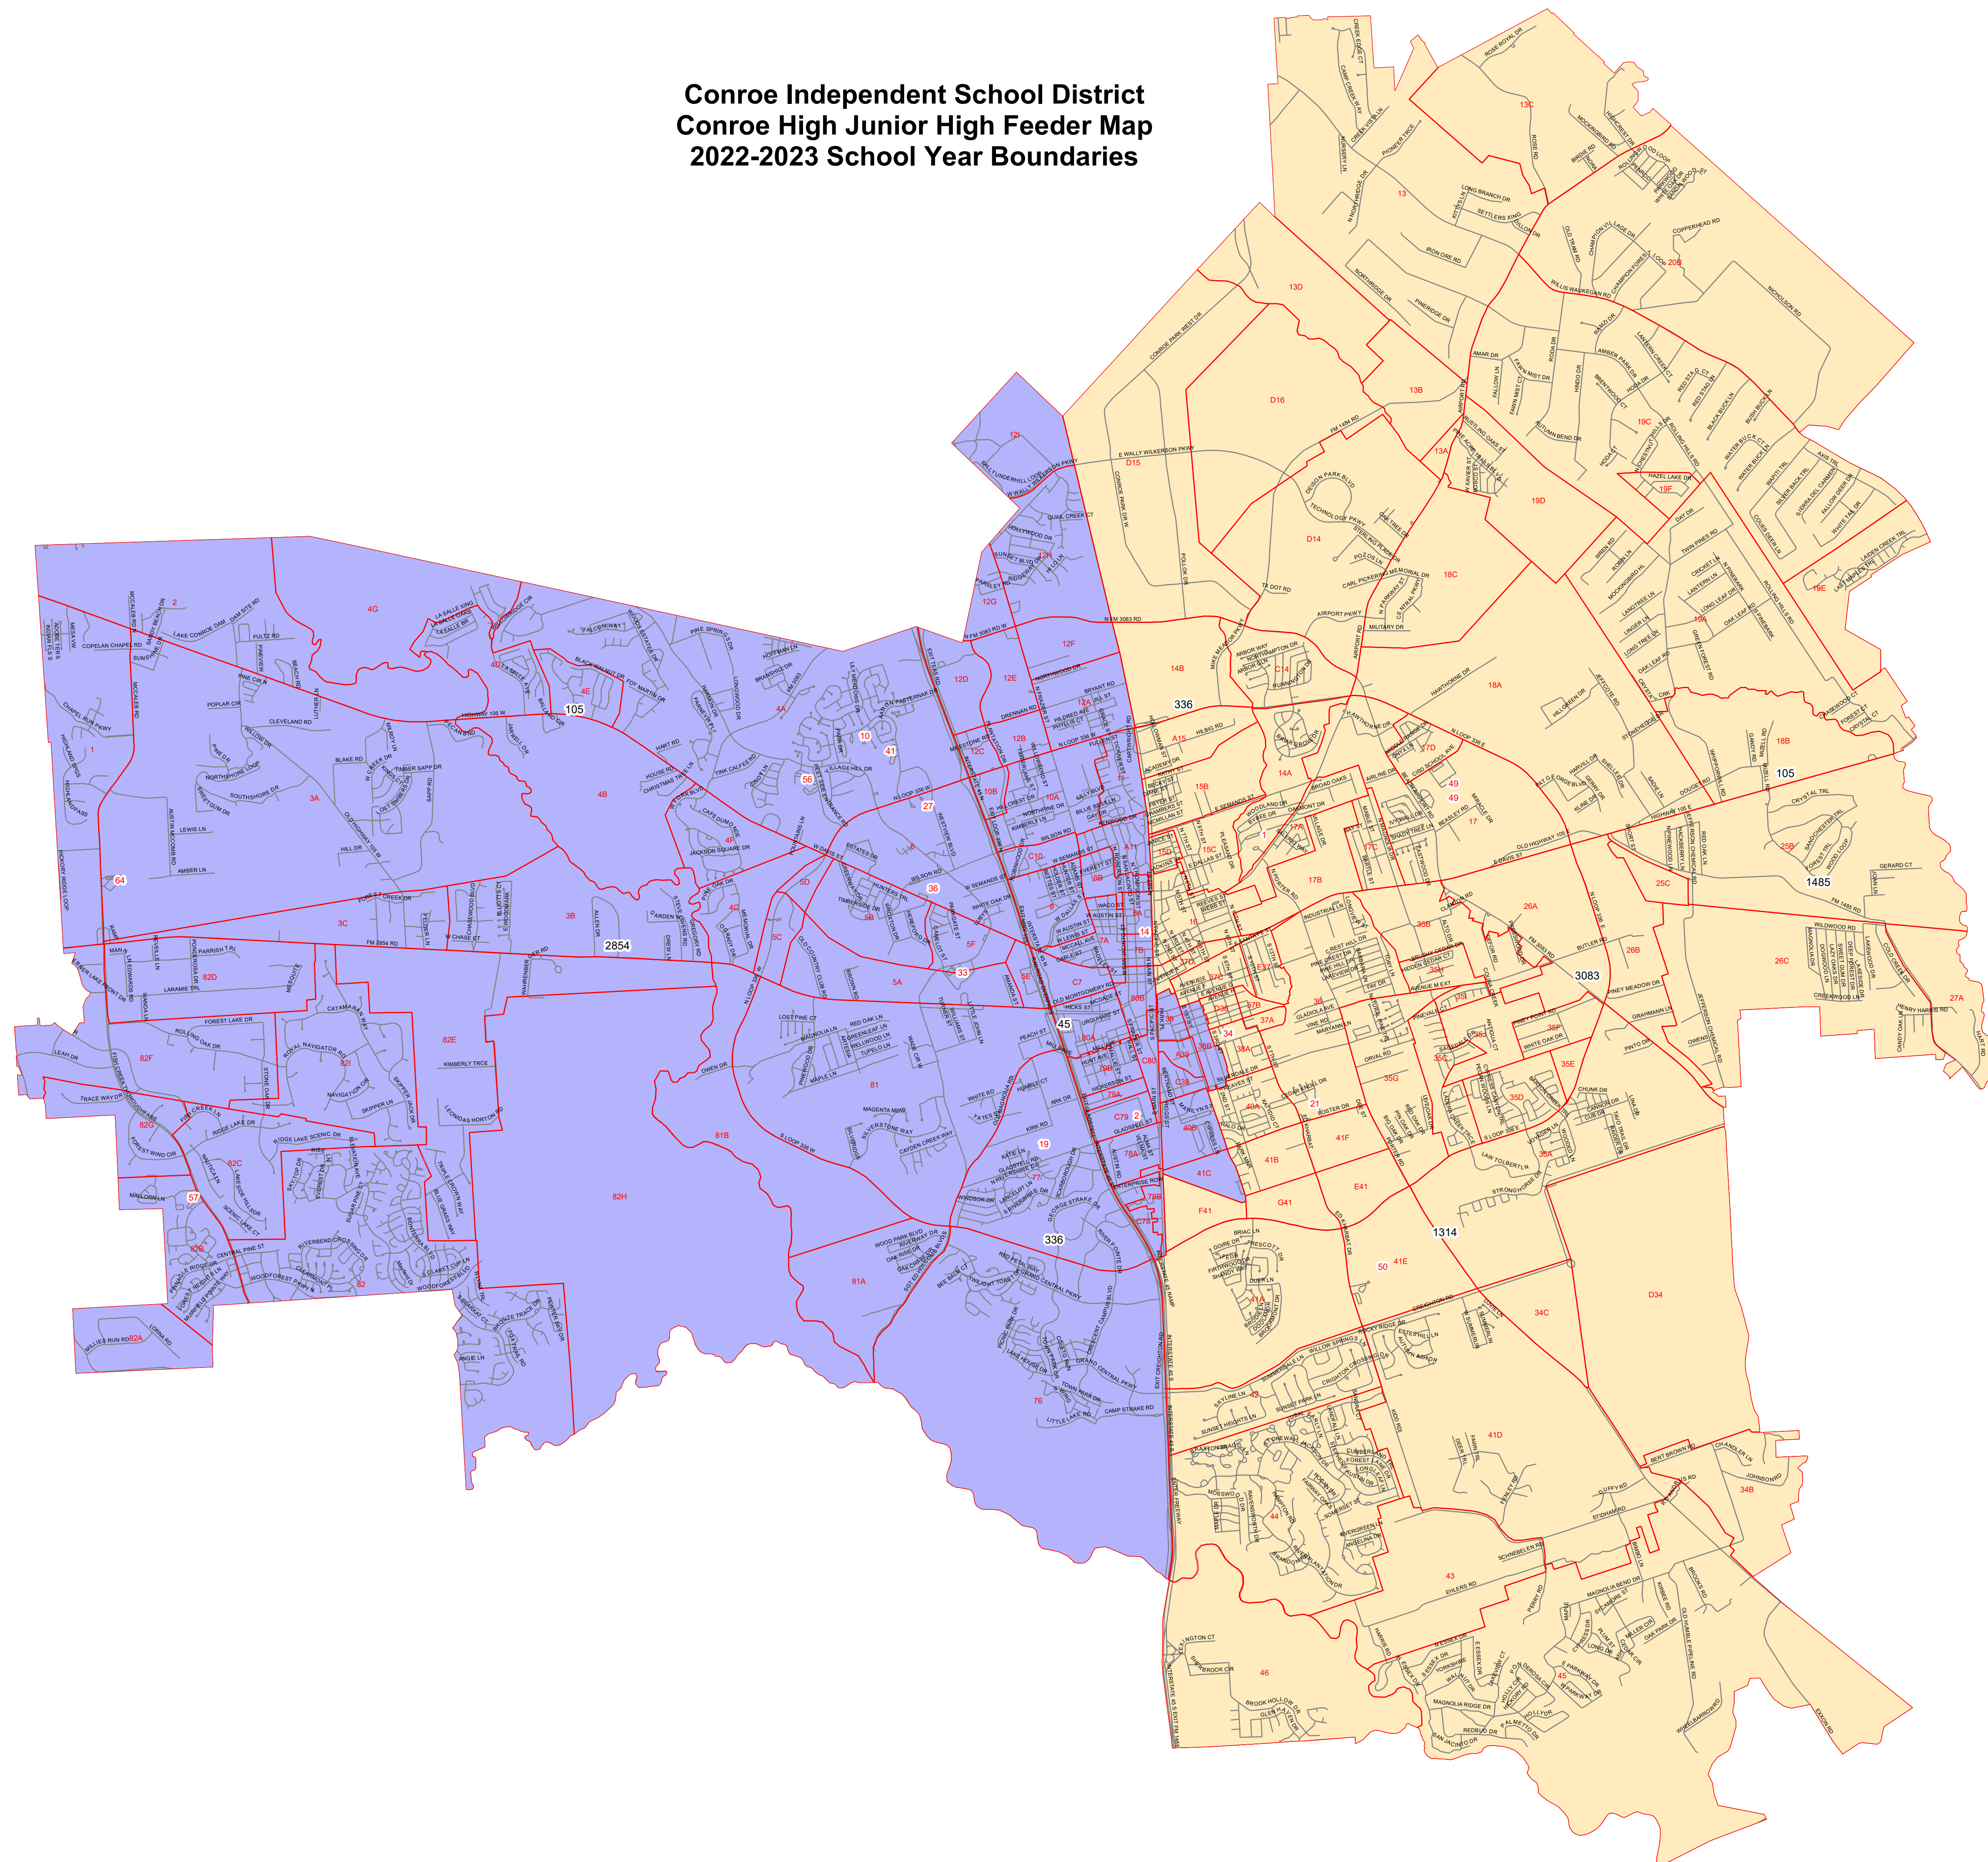

**Conroe Independent School District
Conroe High Junior High Feeder Map
2022-2023 School Year Boundaries**

**Conroe High School
Elementary**

- 1. Anderson
- 2. Armstrong
- 10. Giesinger
- 64. Gordon-Reed
- 14. Houston
- 49. Patterson
- 27. Reaves
- 19. Rice
- 21. Runyan
- 57. Stewart
- 50. Wilkinson