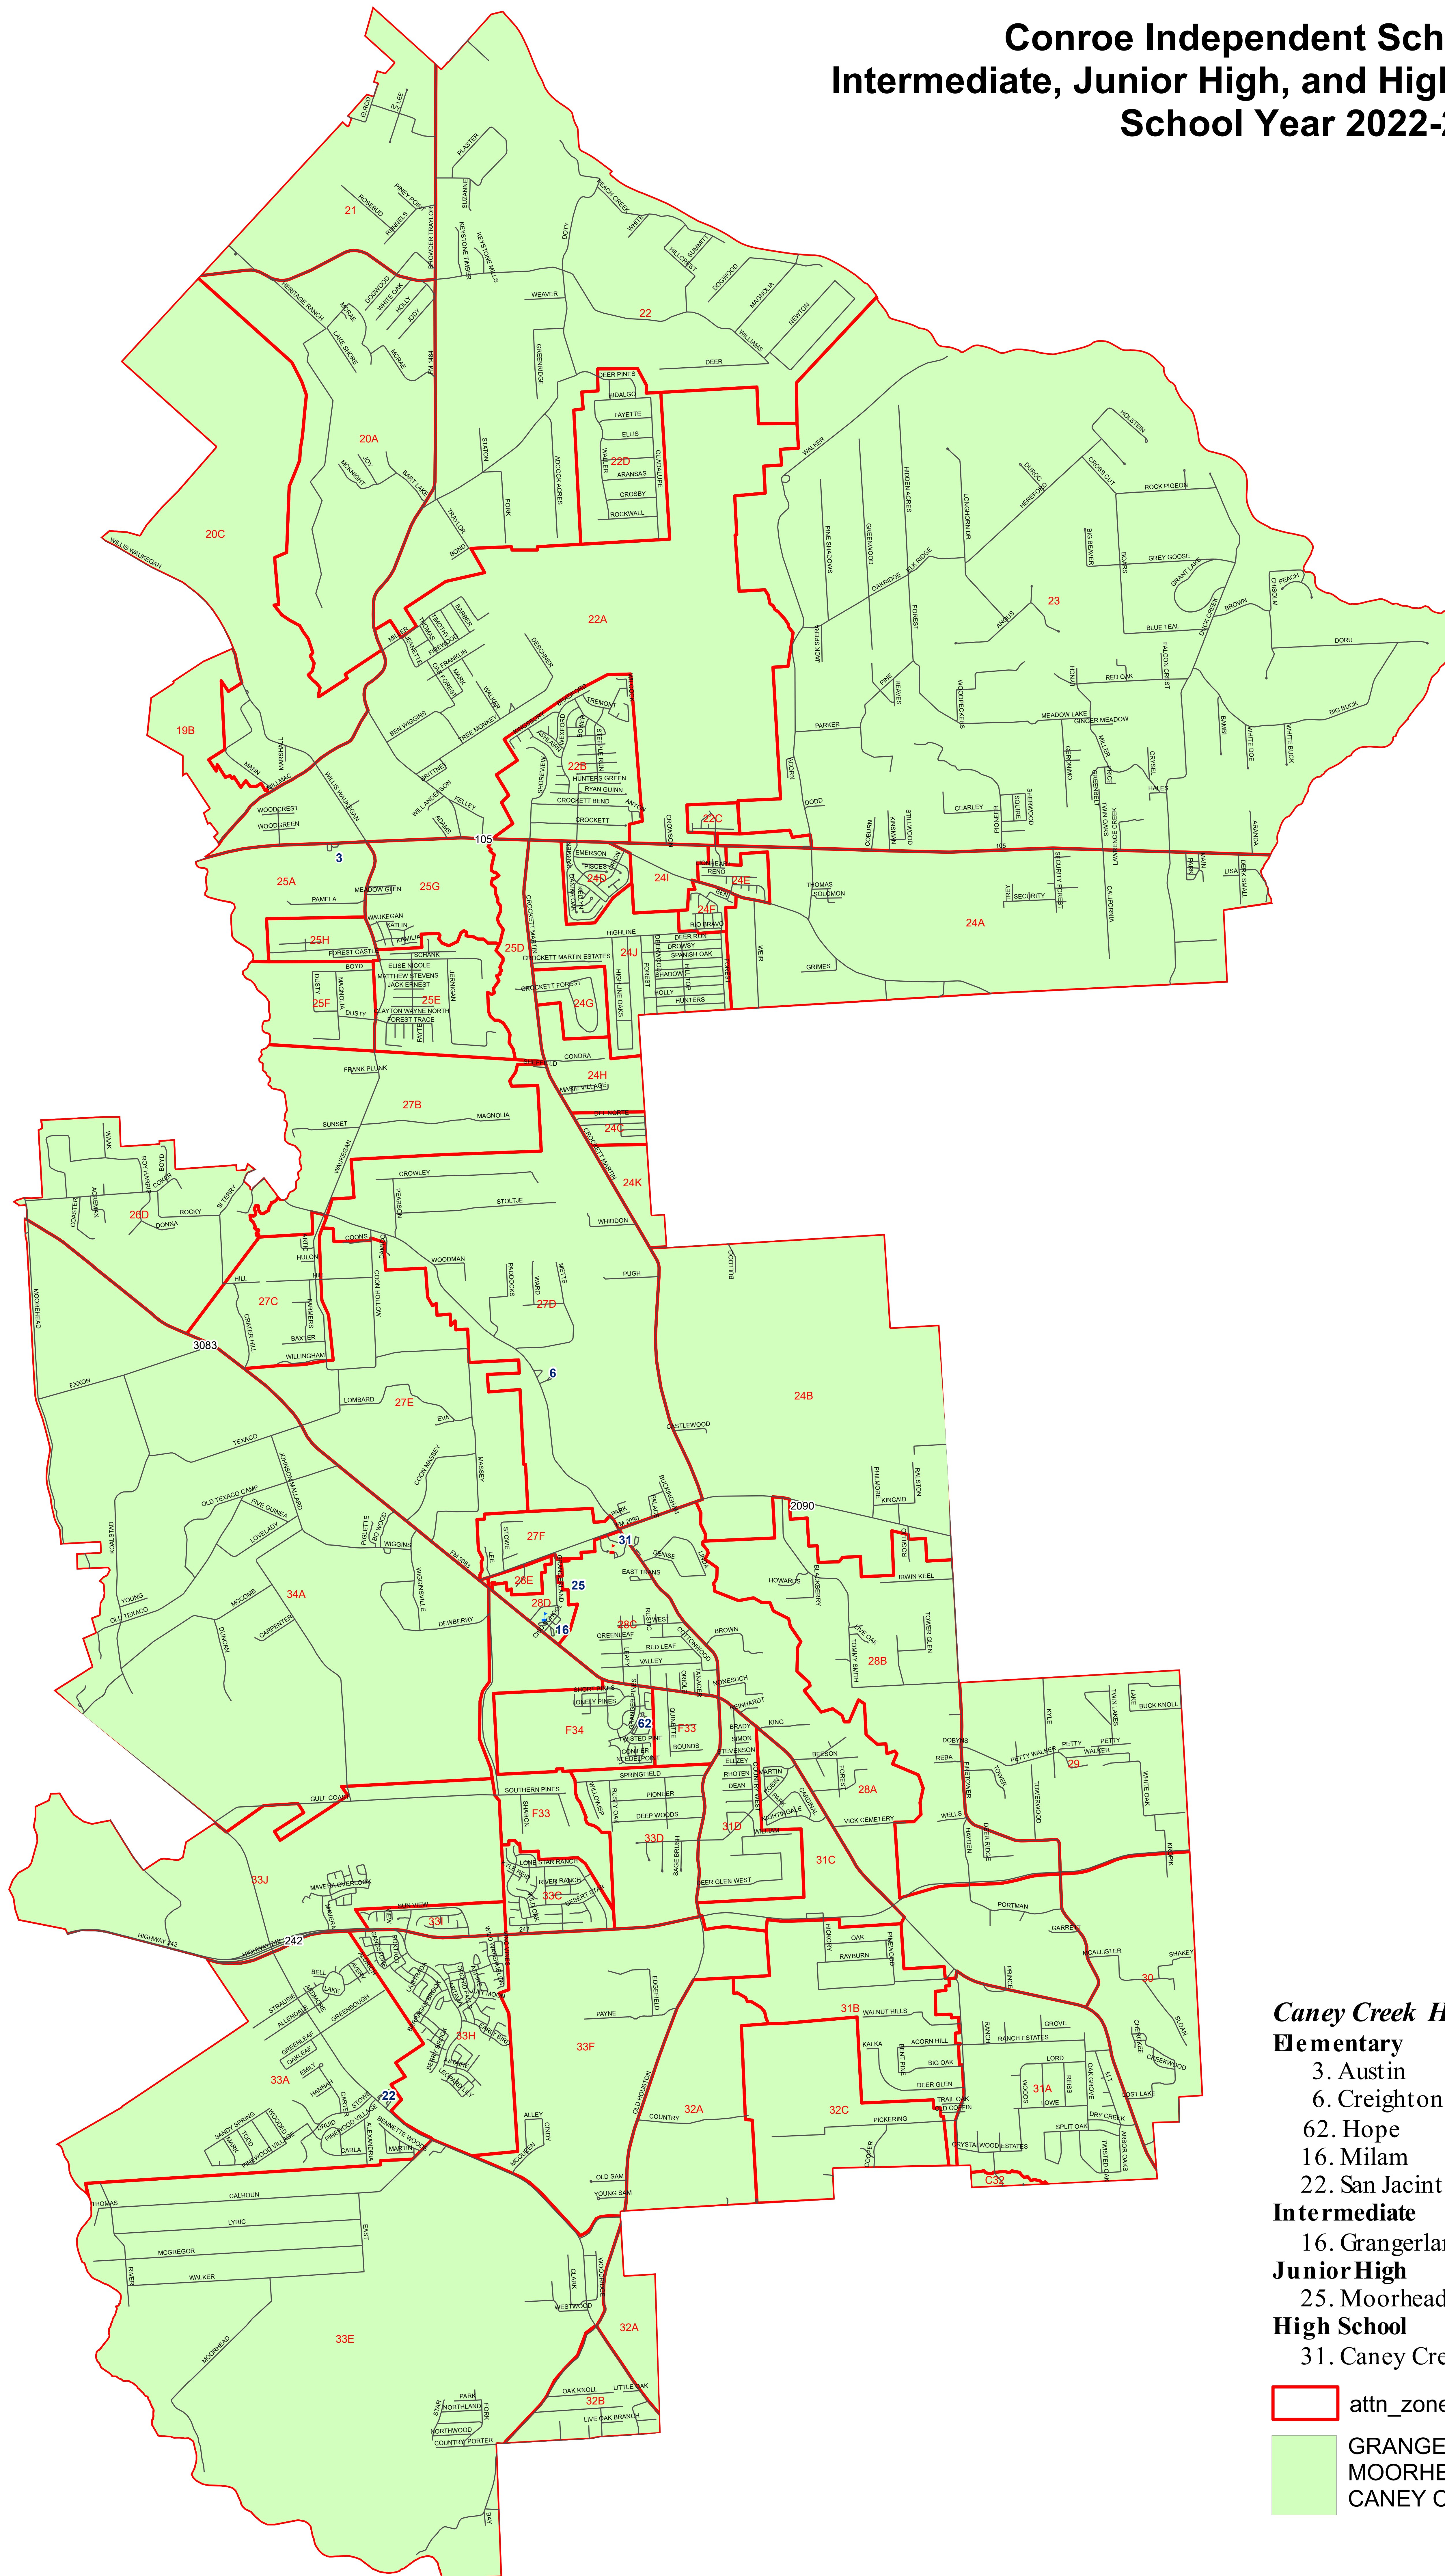

# Conroe Independent School District Intermediate, Junior High, and High School Feeder Map School Year 2022-2023

***Caney Creek High School***

**Elementary**

- 3. Austin
- 6. Creighton
- 62. Hope
- 16. Milam
- 22. San Jacinto

**Intermediate**

- 16. Grangerland

**Junior High**

- 25. Moorhead

**High School**

- 31. Caney Creek

attn\_zones22\_23

GRANGERLAND INTERMEDIATE SCHOOL  
 MOORHEAD JUNIOR HIGH SCHOOL  
 CANEY CREEK HIGH SCHOOL