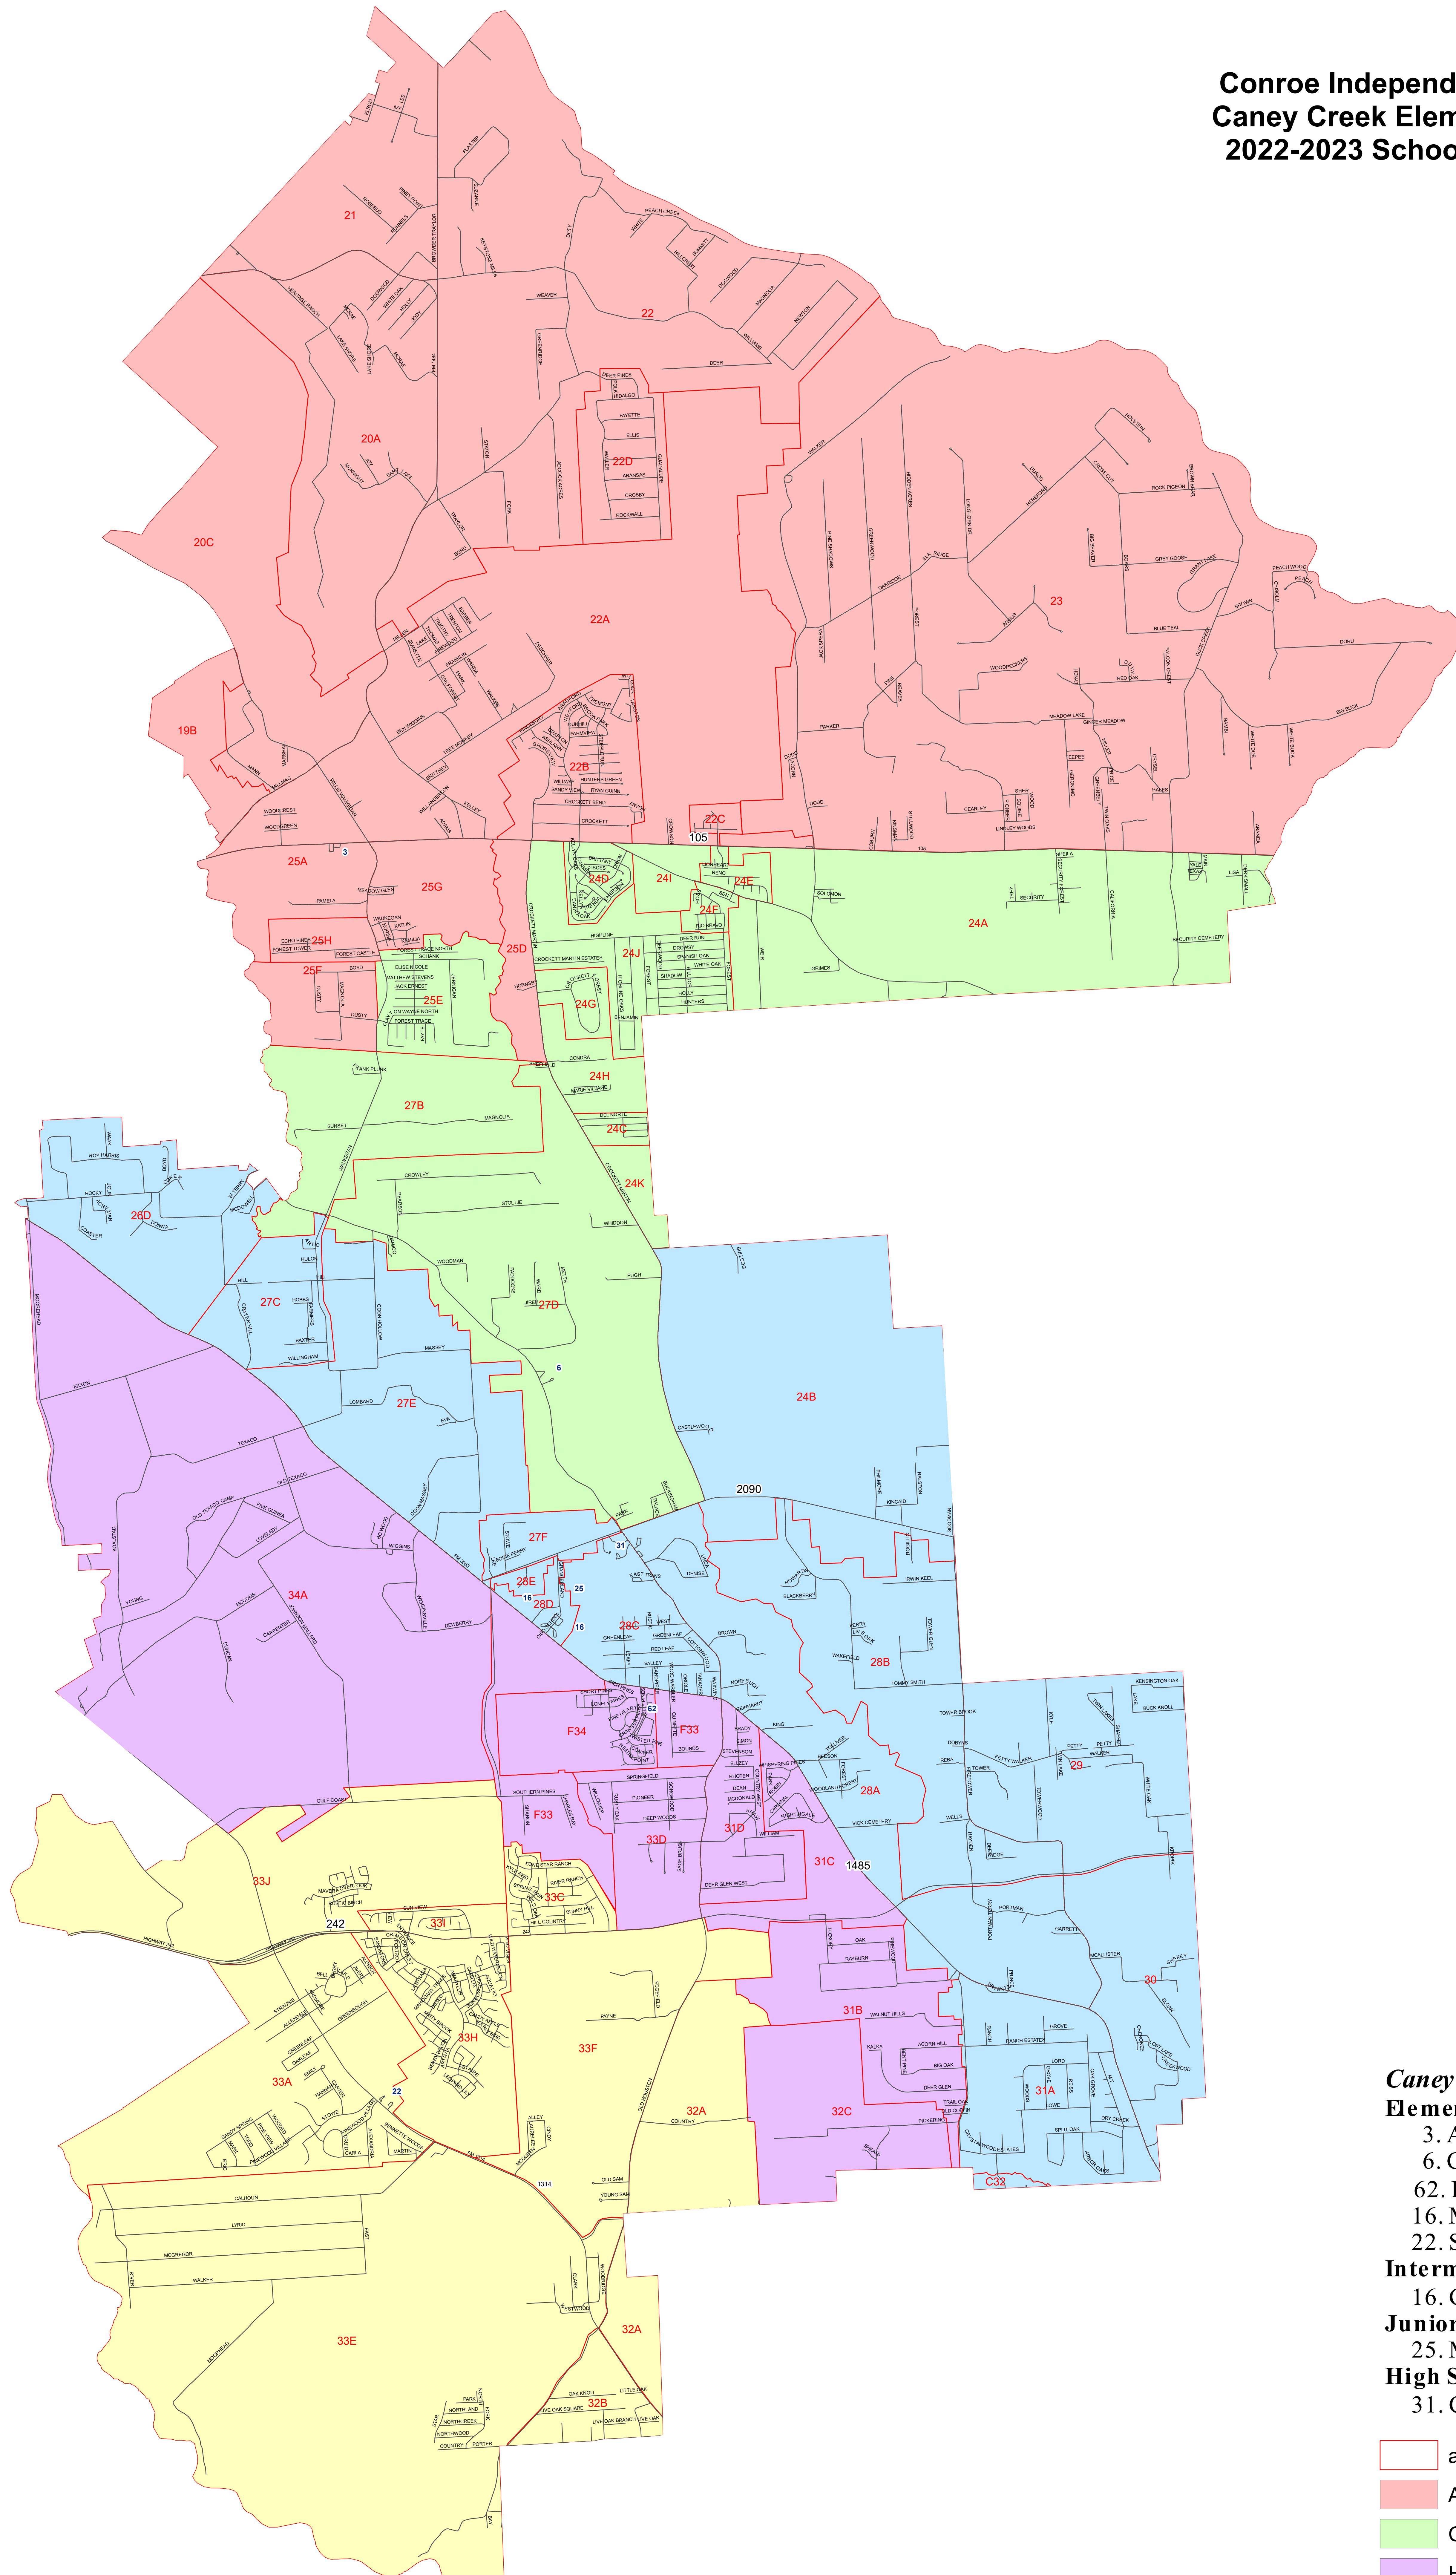

**Conroe Independent School District  
Caney Creek Elementary Feeder Map  
2022-2023 School Year Boundaries**

- Caney Creek High School**
- Elementary**
  - 3. Austin
  - 6. Creighton
  - 62. Hope
  - 16. Milam
  - 22. San Jacinto
  - Intermediate**
  - 16. Grangerland
  - Junior High**
  - 25. Moorhead
  - High School**
  - 31. Caney Creek

- attn\_zones22\_23
- AUSTIN ELEMENTARY
- CREIGHTON ELEMENTARY
- HOPE ELEMENTARY
- MILAM ELEMENTARY
- SAN JACINTO ELEMENTARY