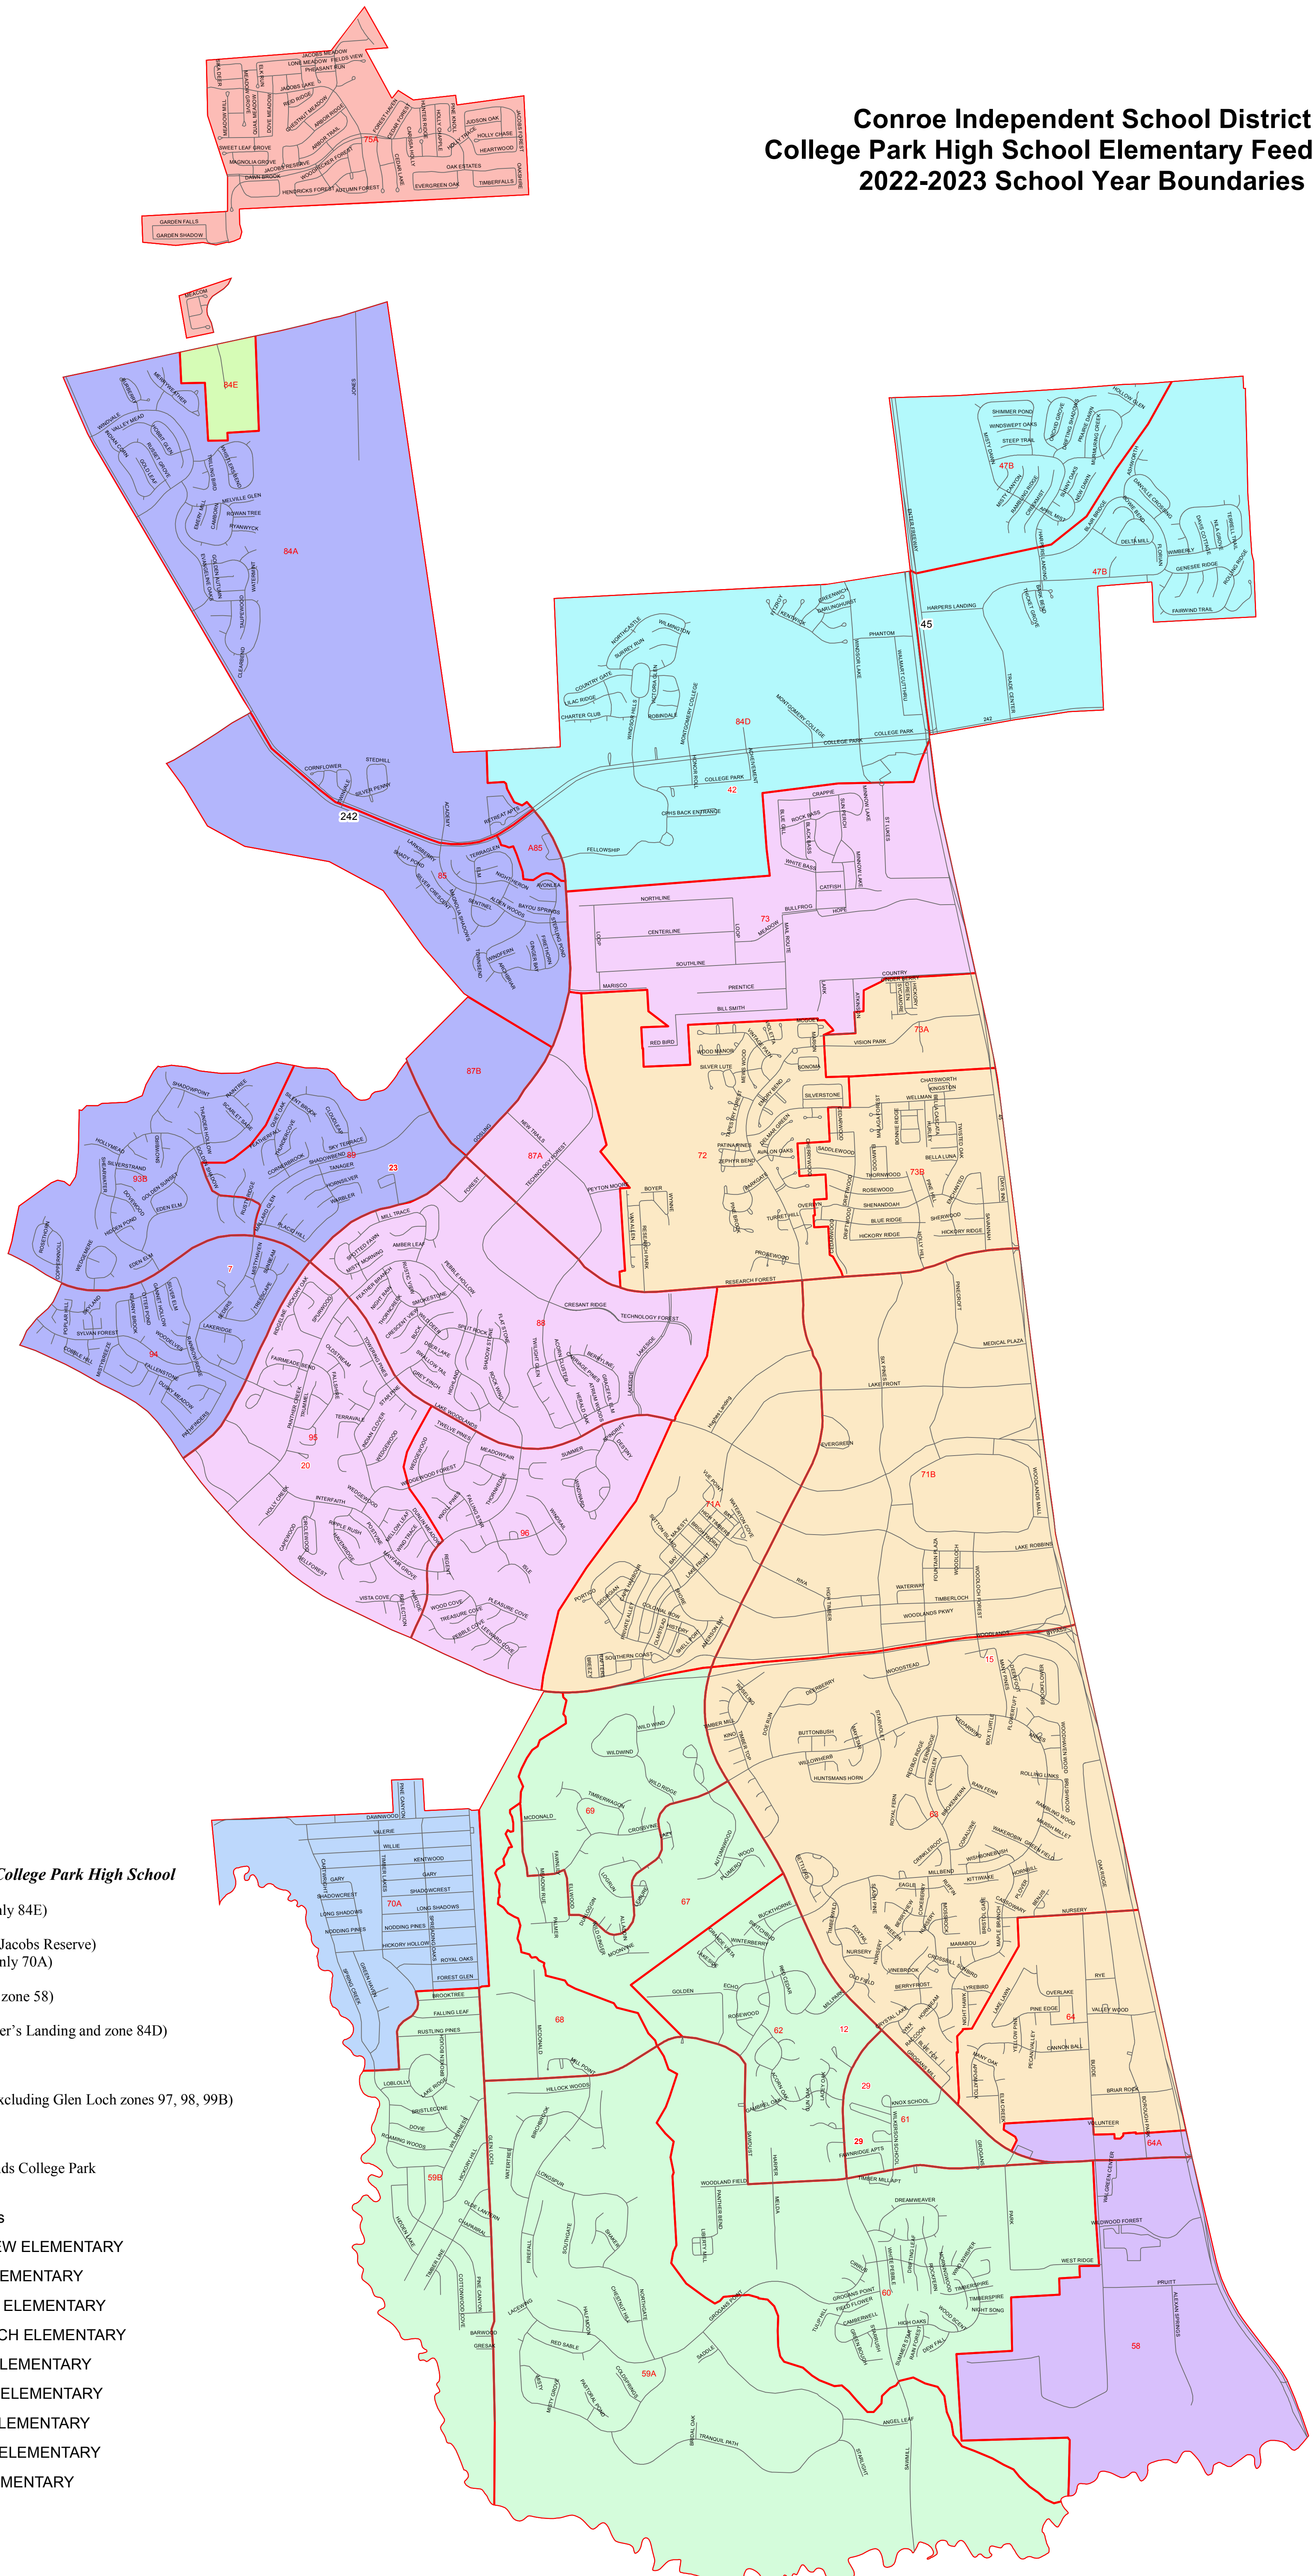

Conroe Independent School District College Park High School Elementary Feeder Map 2022-2023 School Year Boundaries

**The Woodlands College Park High School
Elementary**

- 4. Buckalew (only 84E)
- 7. David
- 9. Galatas (only Jacobs Reserve)
- 11. Glen Loch (only 70A)
- 12. Hailey
- 13. Houser (only zone 58)
- 15. Lamar
- 18. Powell (Harper's Landing and zone 84D)
- 20. Ride
- Intermediate**
- 23. Collins
- 29. Wilkerson (excluding Glen Loch zones 97, 98, 99B)
- Junior High**
- 32. Knox
- High School**
- 42. The Woodlands College Park

- Attn Zones
- BUCKALEW ELEMENTARY
- DAVID ELEMENTARY
- GALATAS ELEMENTARY
- GLEN LOCH ELEMENTARY
- HAILEY ELEMENTARY
- HOUSER ELEMENTARY
- LAMAR ELEMENTARY
- POWELL ELEMENTARY
- RIDE ELEMENTARY