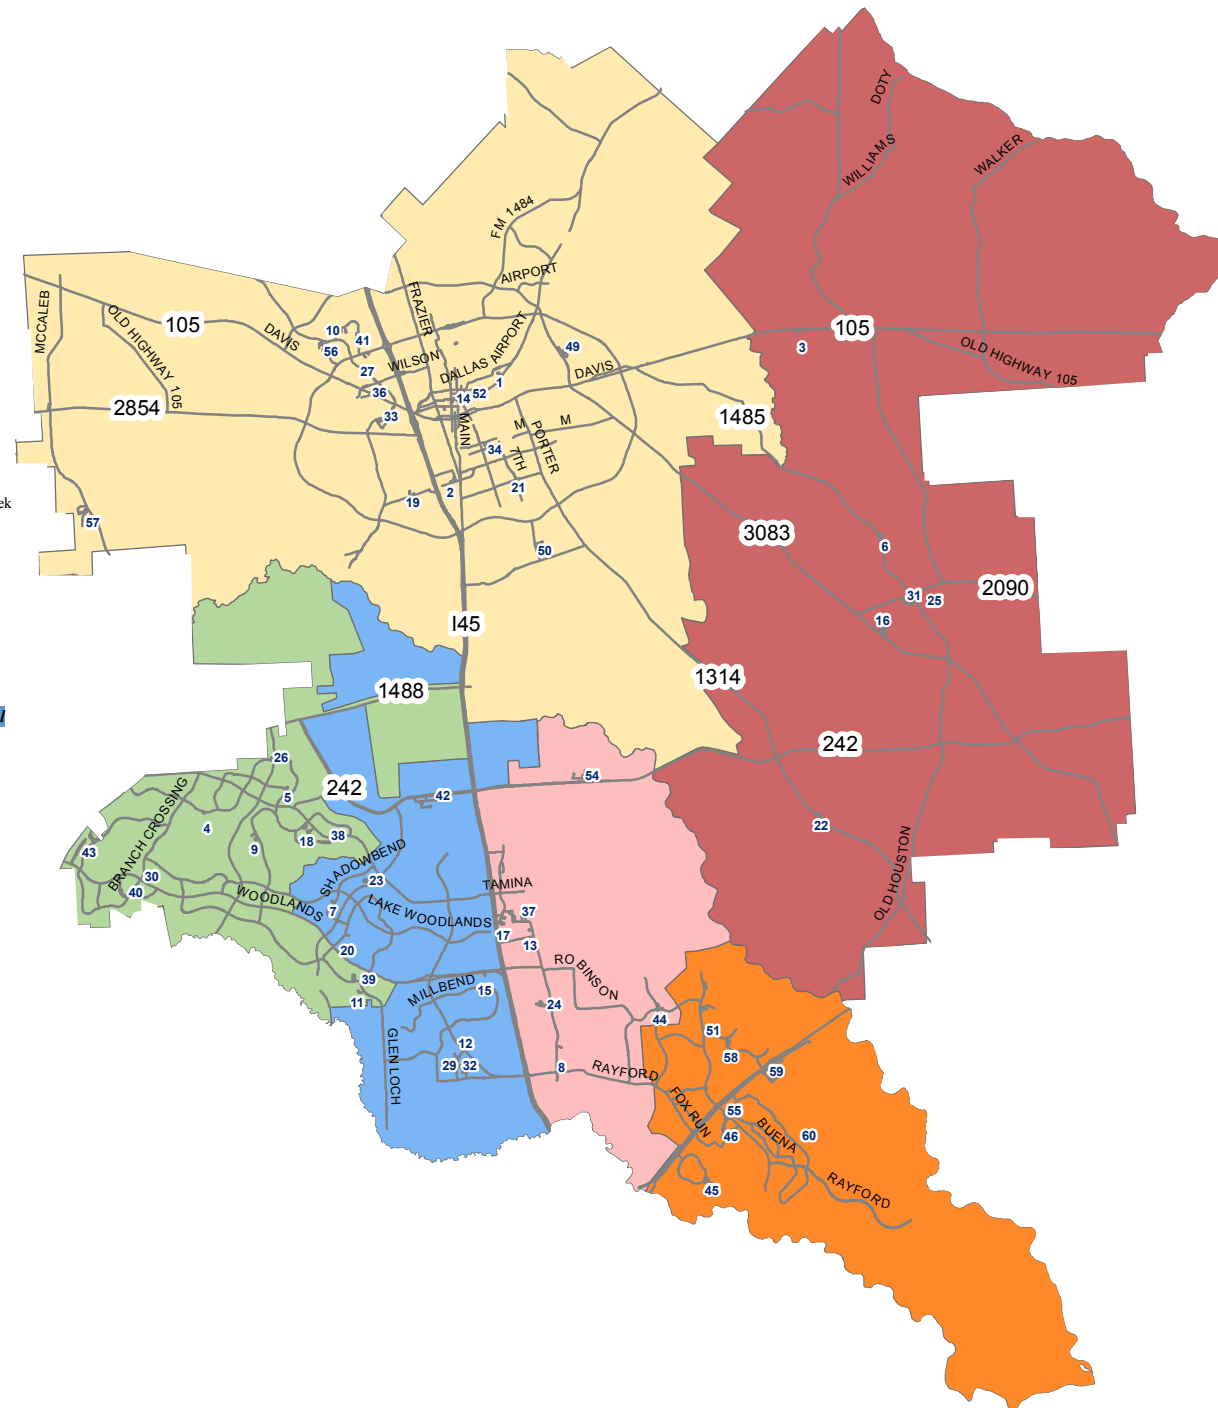

CONROE INDEPENDENT SCHOOL DISTRICT

Conroe Independent School District High School Feeder Map 2018-2019

Caney Creek High School

Elementary

- 3. Austin (excluding zones 25B and 26C)
- 6. Creighton
- 16. Milam
- 22. San Jacinto

Intermediate

- 16. Grangerland

Junior High

- 25. Moorhead

High School

- 31. Caney Creek

Conroe High School

Elementary

- 1. Anderson
- 2. Armstrong
- 3. Austin (zones 25B and 26C only)
- 10. Giesinger
- 14. Houston
- 49. Patterson
- 27. Reaves
- 19. Rice
- 21. Runyan
- 57. Stewart
- 50. Wilkinson

Intermediate

- 49. Bozman
- 41. Cryar
- 14. Travis