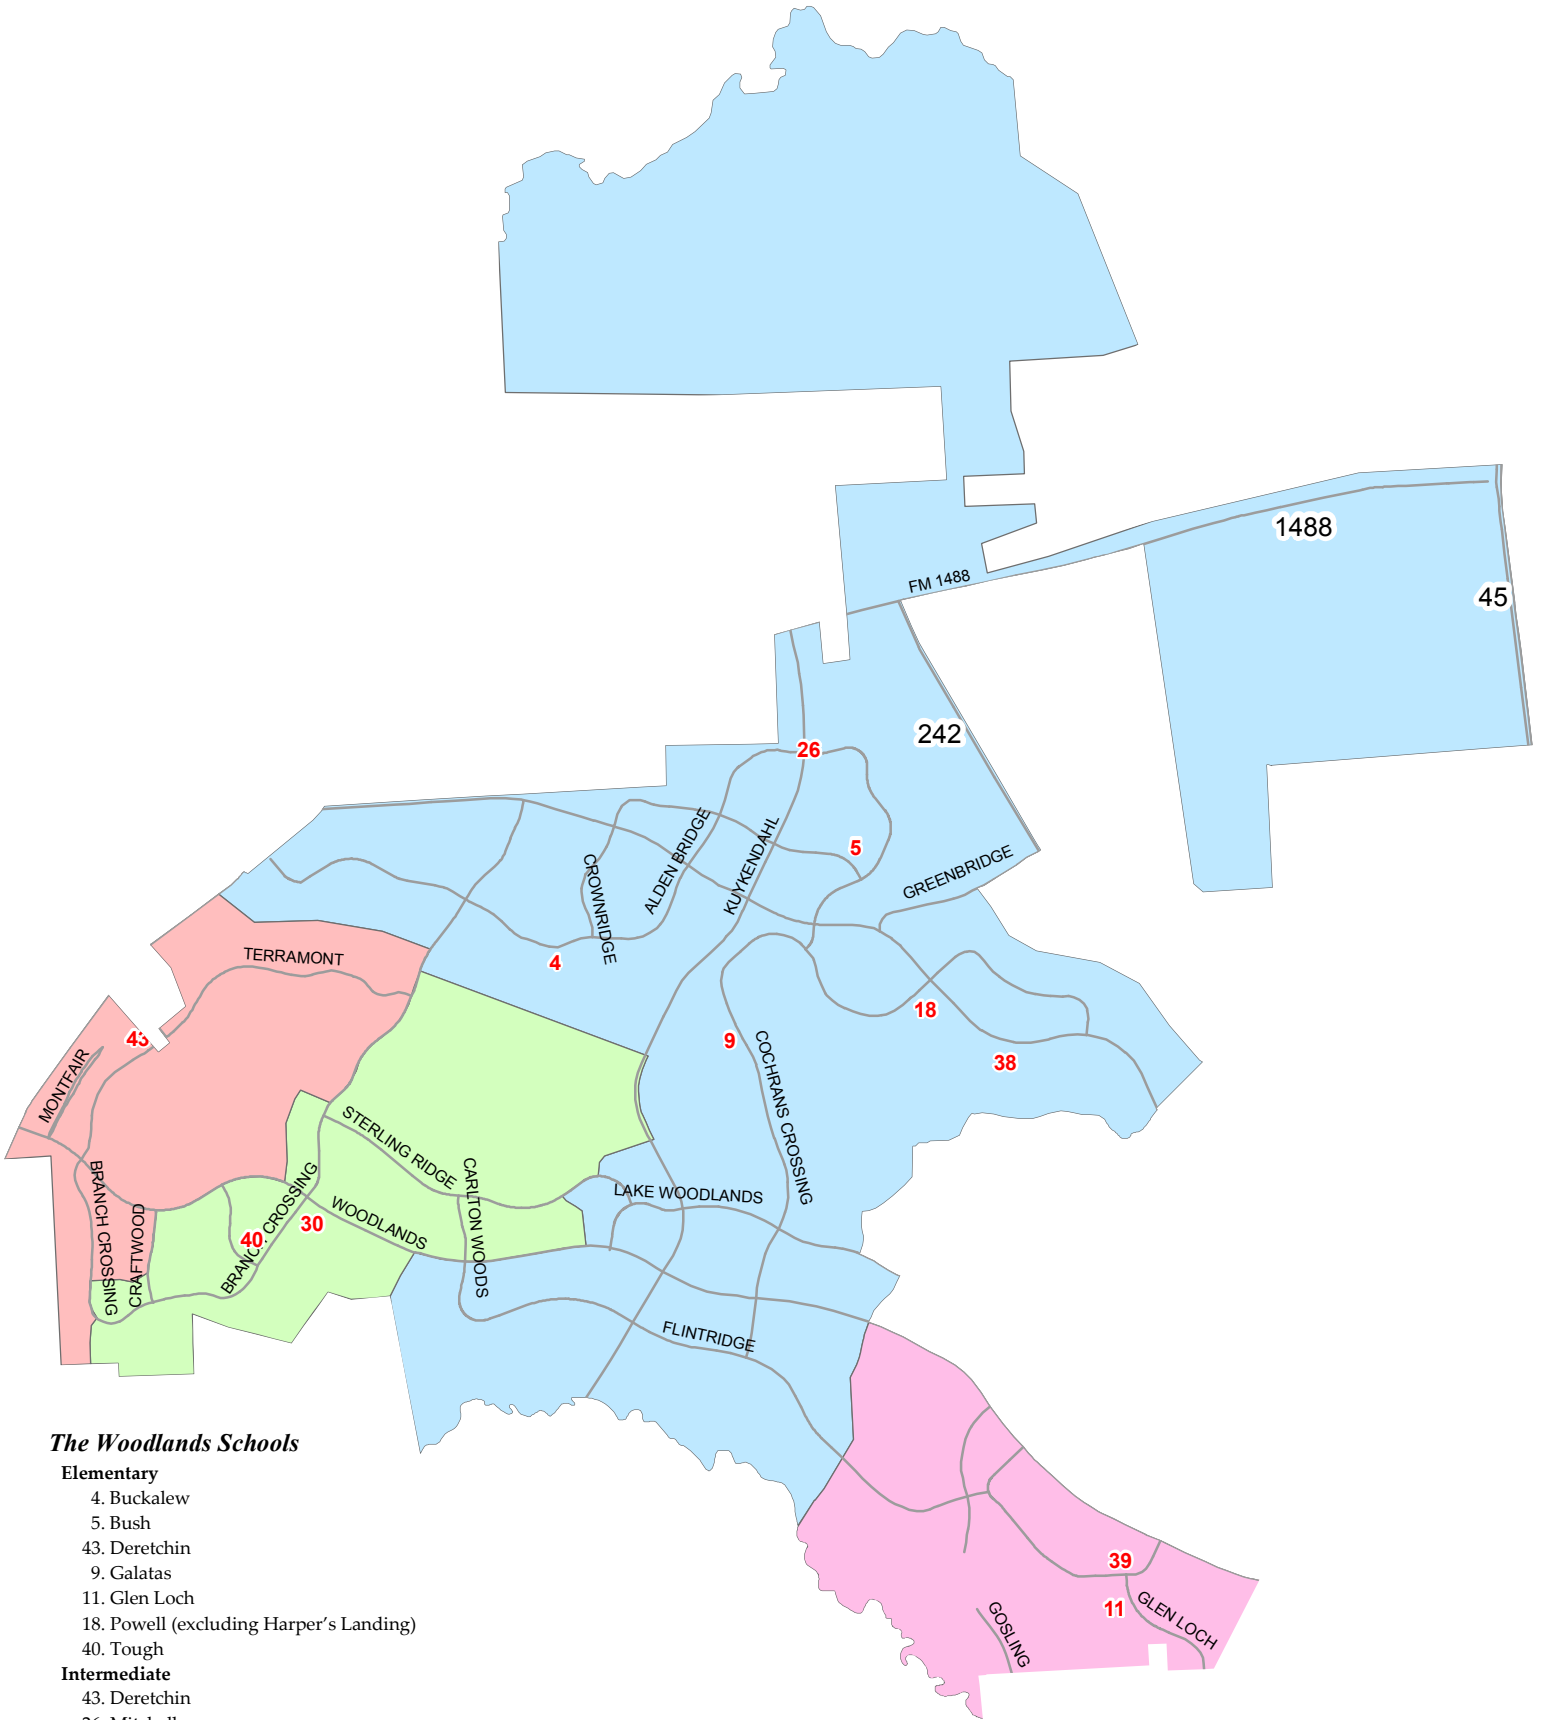

Conroe Independent School District The Woodlands High Intermediate Feeder Map School Year 2017-2018

The Woodlands Schools

Elementary

- 4. Buckalew
- 5. Bush
- 43. Deretchin
- 9. Galatas
- 11. Glen Loch
- 18. Powell (excluding Harper's Landing)
- 40. Tough

Intermediate

- 43. Deretchin
- 26. Mitchell
- 40. Tough
- 29. Wilkerson (Glen Loch only)

Junior High

- 39. McCullough

High School

- 30. The Woodlands 9th Grade Campus
- 38. The Woodlands

Intermediate School Zones	
	Deretchin Elementary
	Mitchell Intermediate
	Tough Elementary
	Wilkerson Intermediate (Glen Loch Area Only)