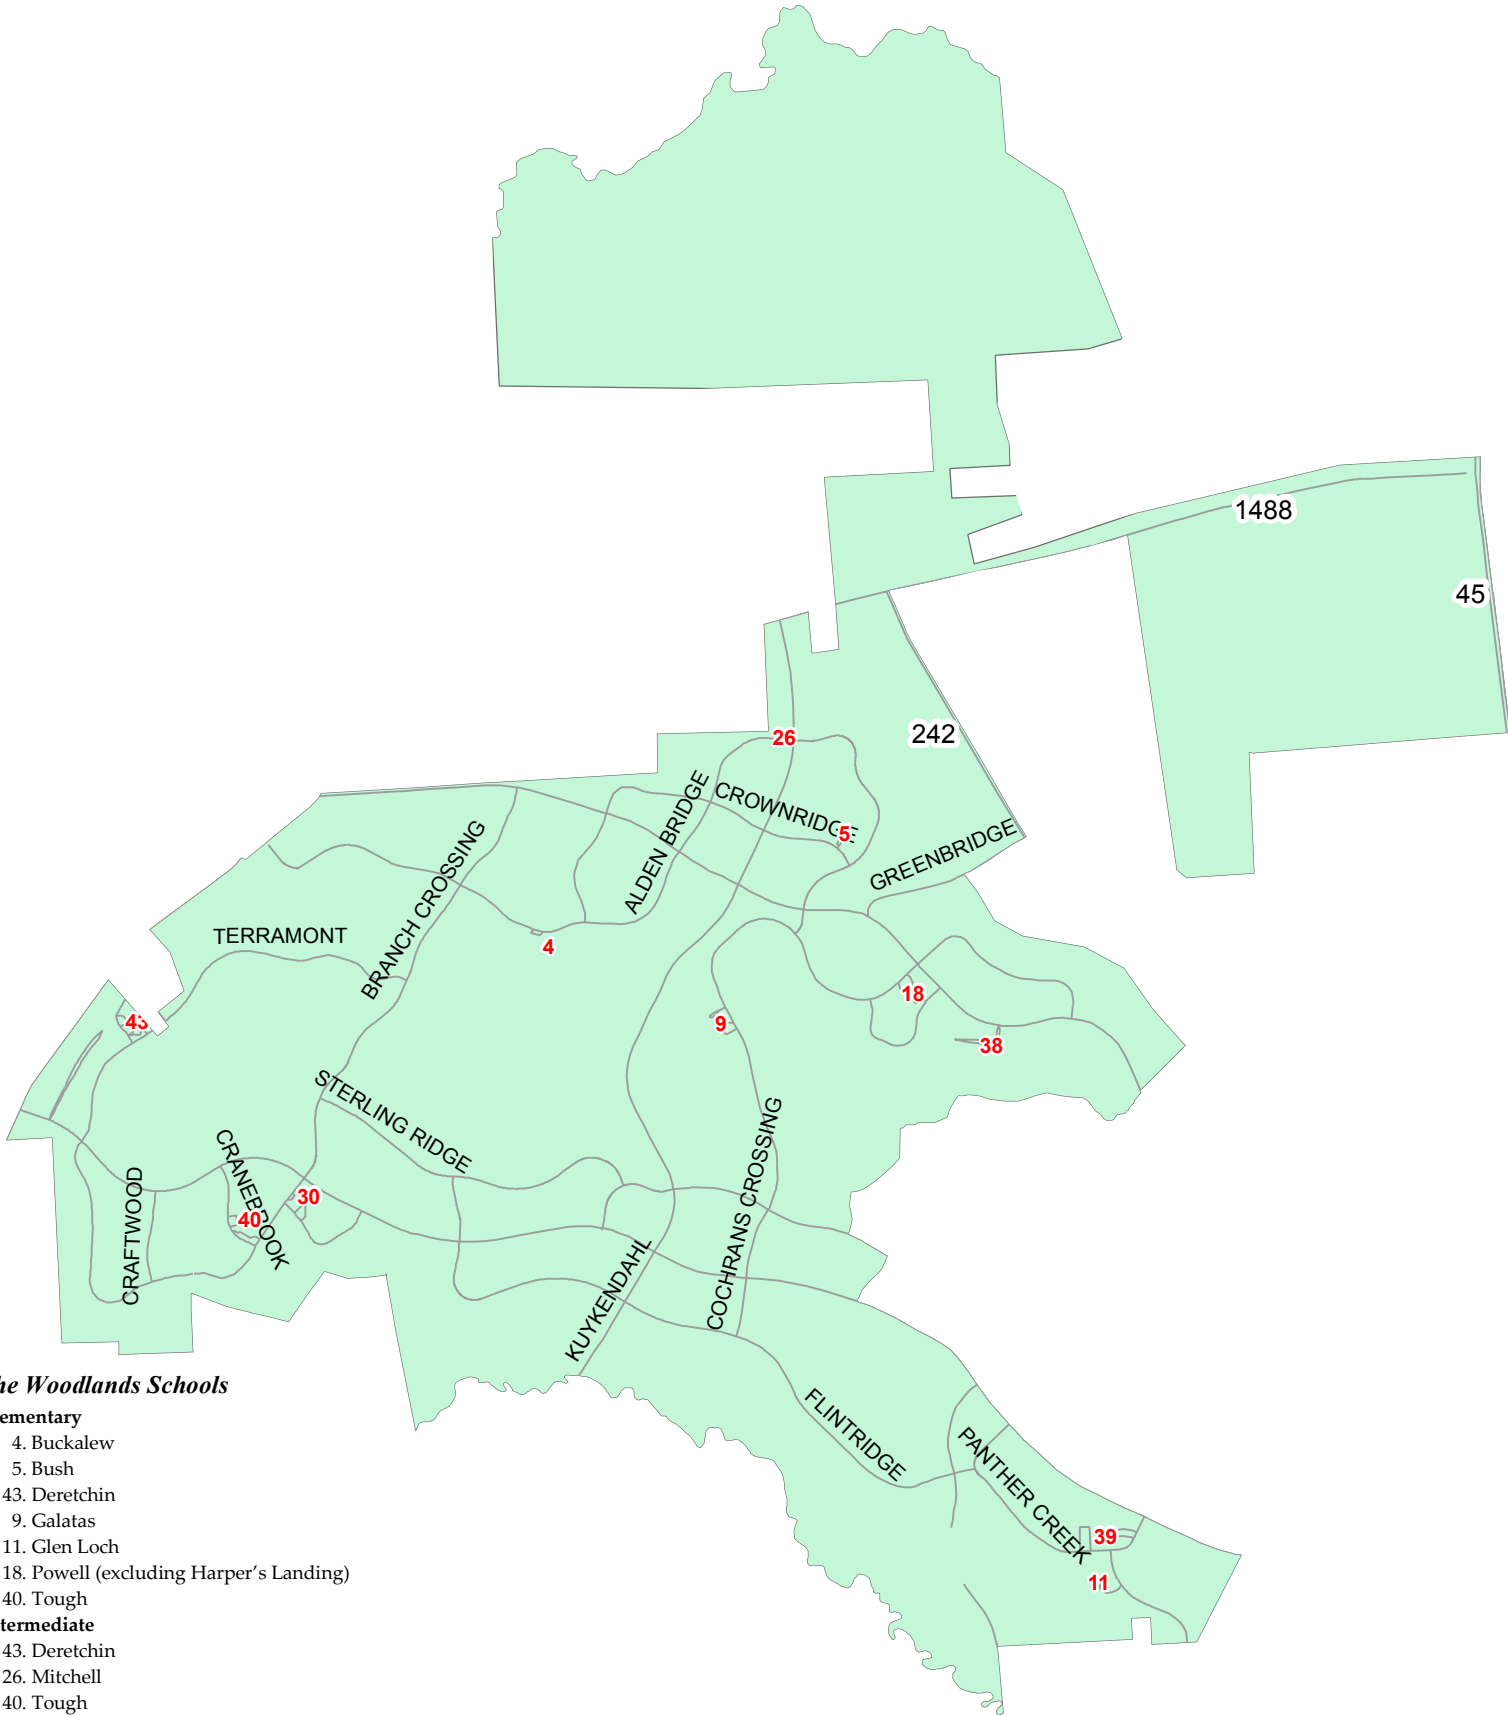

**Conroe Independent School District
The Woodlands High Secondary Feeder Map
School Year 2017-2018**

The Woodlands Schools

Elementary

- 4. Buckalew
- 5. Bush
- 43. Deretchin
- 9. Galatas
- 11. Glen Loch
- 18. Powell (excluding Harper's Landing)
- 40. Tough

Intermediate

- 43. Deretchin
- 26. Mitchell
- 40. Tough
- 29. Wilkerson (Glen Loch only)

Junior High

- 39. McCullough

High School

- 30. The Woodlands 9th Grade Campus
- 38. The Woodlands

The Woodlands High Secondary Zone	
	The Woodlands High School
	The Woodlands 9 th Grade Campus
	McCullough Junior High School