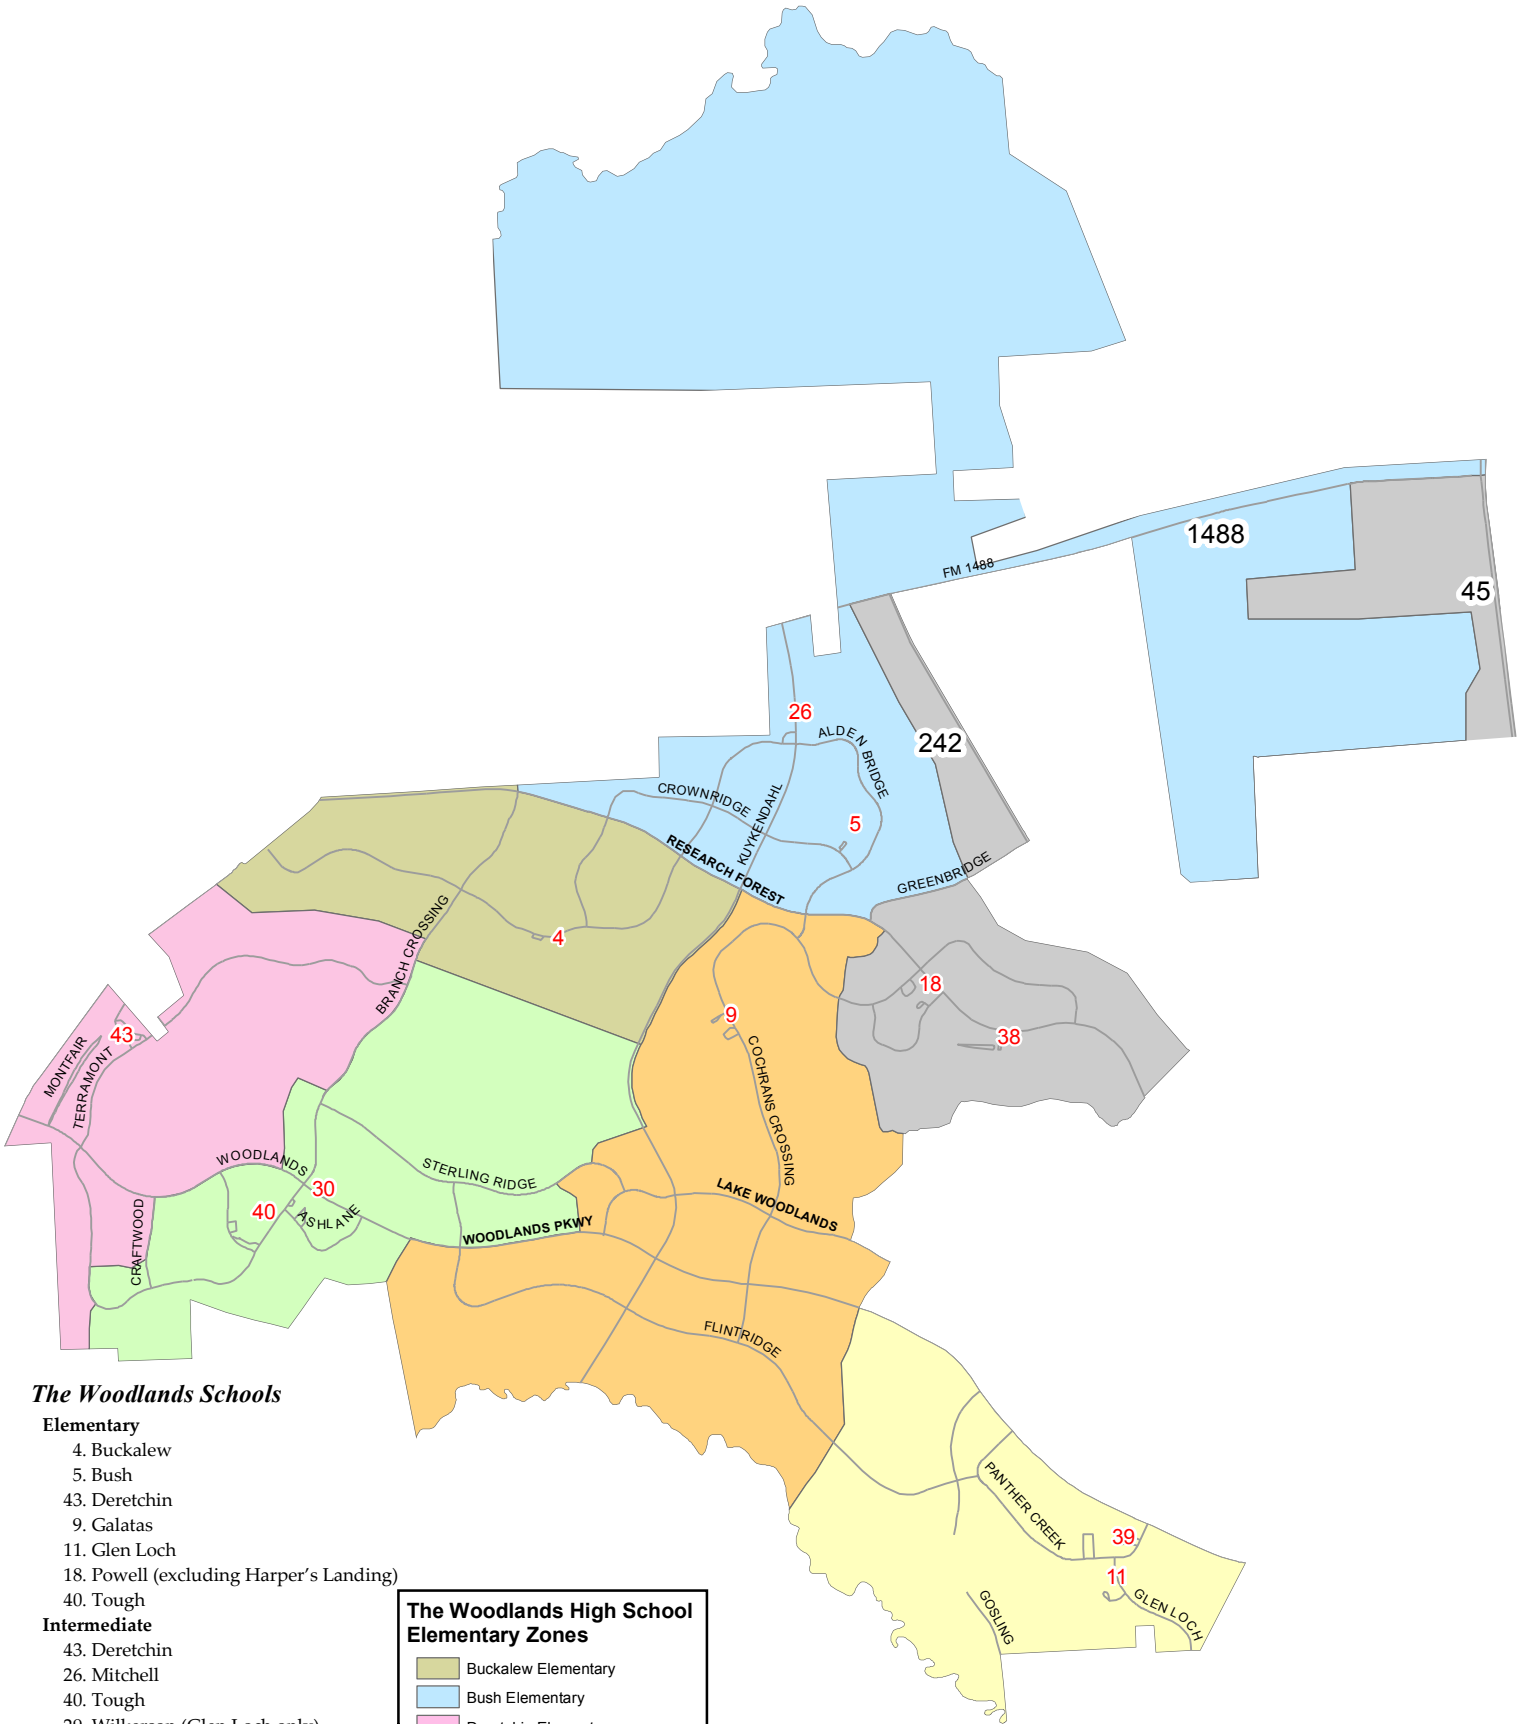

Conroe Independent School District The Woodlands High Elementary Feeder Map School Year 2017-2018

The Woodlands Schools

Elementary

- 4. Buckalew
- 5. Bush
- 43. Deretchin
- 9. Galatas
- 11. Glen Loch
- 18. Powell (excluding Harper's Landing)
- 40. Tough

Intermediate

- 43. Deretchin
- 26. Mitchell
- 40. Tough
- 29. Wilkerson (Glen Loch only)

Junior High

- 39. McCullough

High School

- 30. The Woodlands 9th Grade Campus
- 38. The Woodlands

| The Woodlands High School Elementary Zones | |
|---|----------------------|
| | Buckalew Elementary |
| | Bush Elementary |
| | Deretchin Elementary |
| | Galatas Elementary |
| | Glen Loch Elementary |
| | Powell Elementary |
| | Tough Elementary |