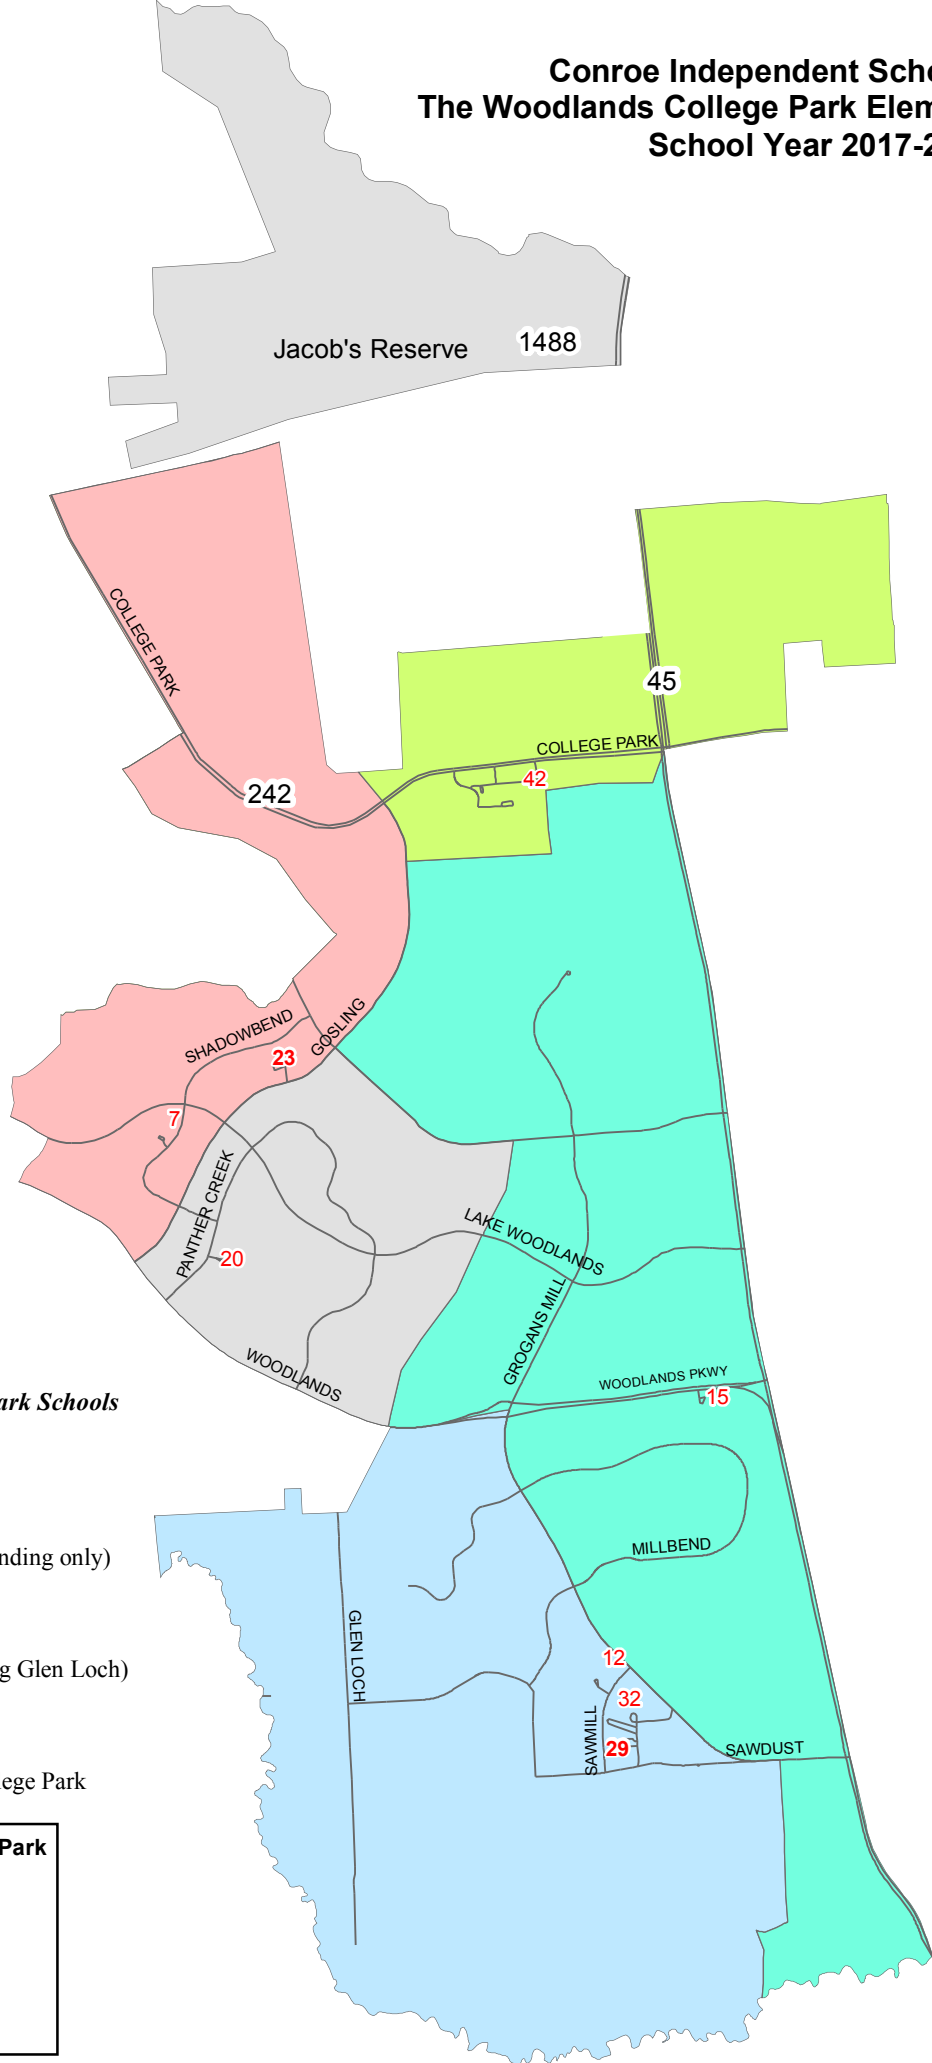

# Conroe Independent School District The Woodlands College Park Elementary Feeder Map School Year 2017-2018

***The Woodlands College Park Schools***

**Elementary**

- 7. David
- 12. Hailey
- 15. Lamar
- 18. Powell (Harper's Landing only)
- 20. Ride

**Intermediate**

- 23. Collins
- 29. Wilkerson (excluding Glen Loch)

**Junior High**

- 32. Knox

**High School**

- 42. The Woodlands College Park

**The Woodlands College Park Elementary Zones**

- David Elementary
- Hailey Elementary
- Lamar Elementary
- Powell Elementary
- Ride Elementary