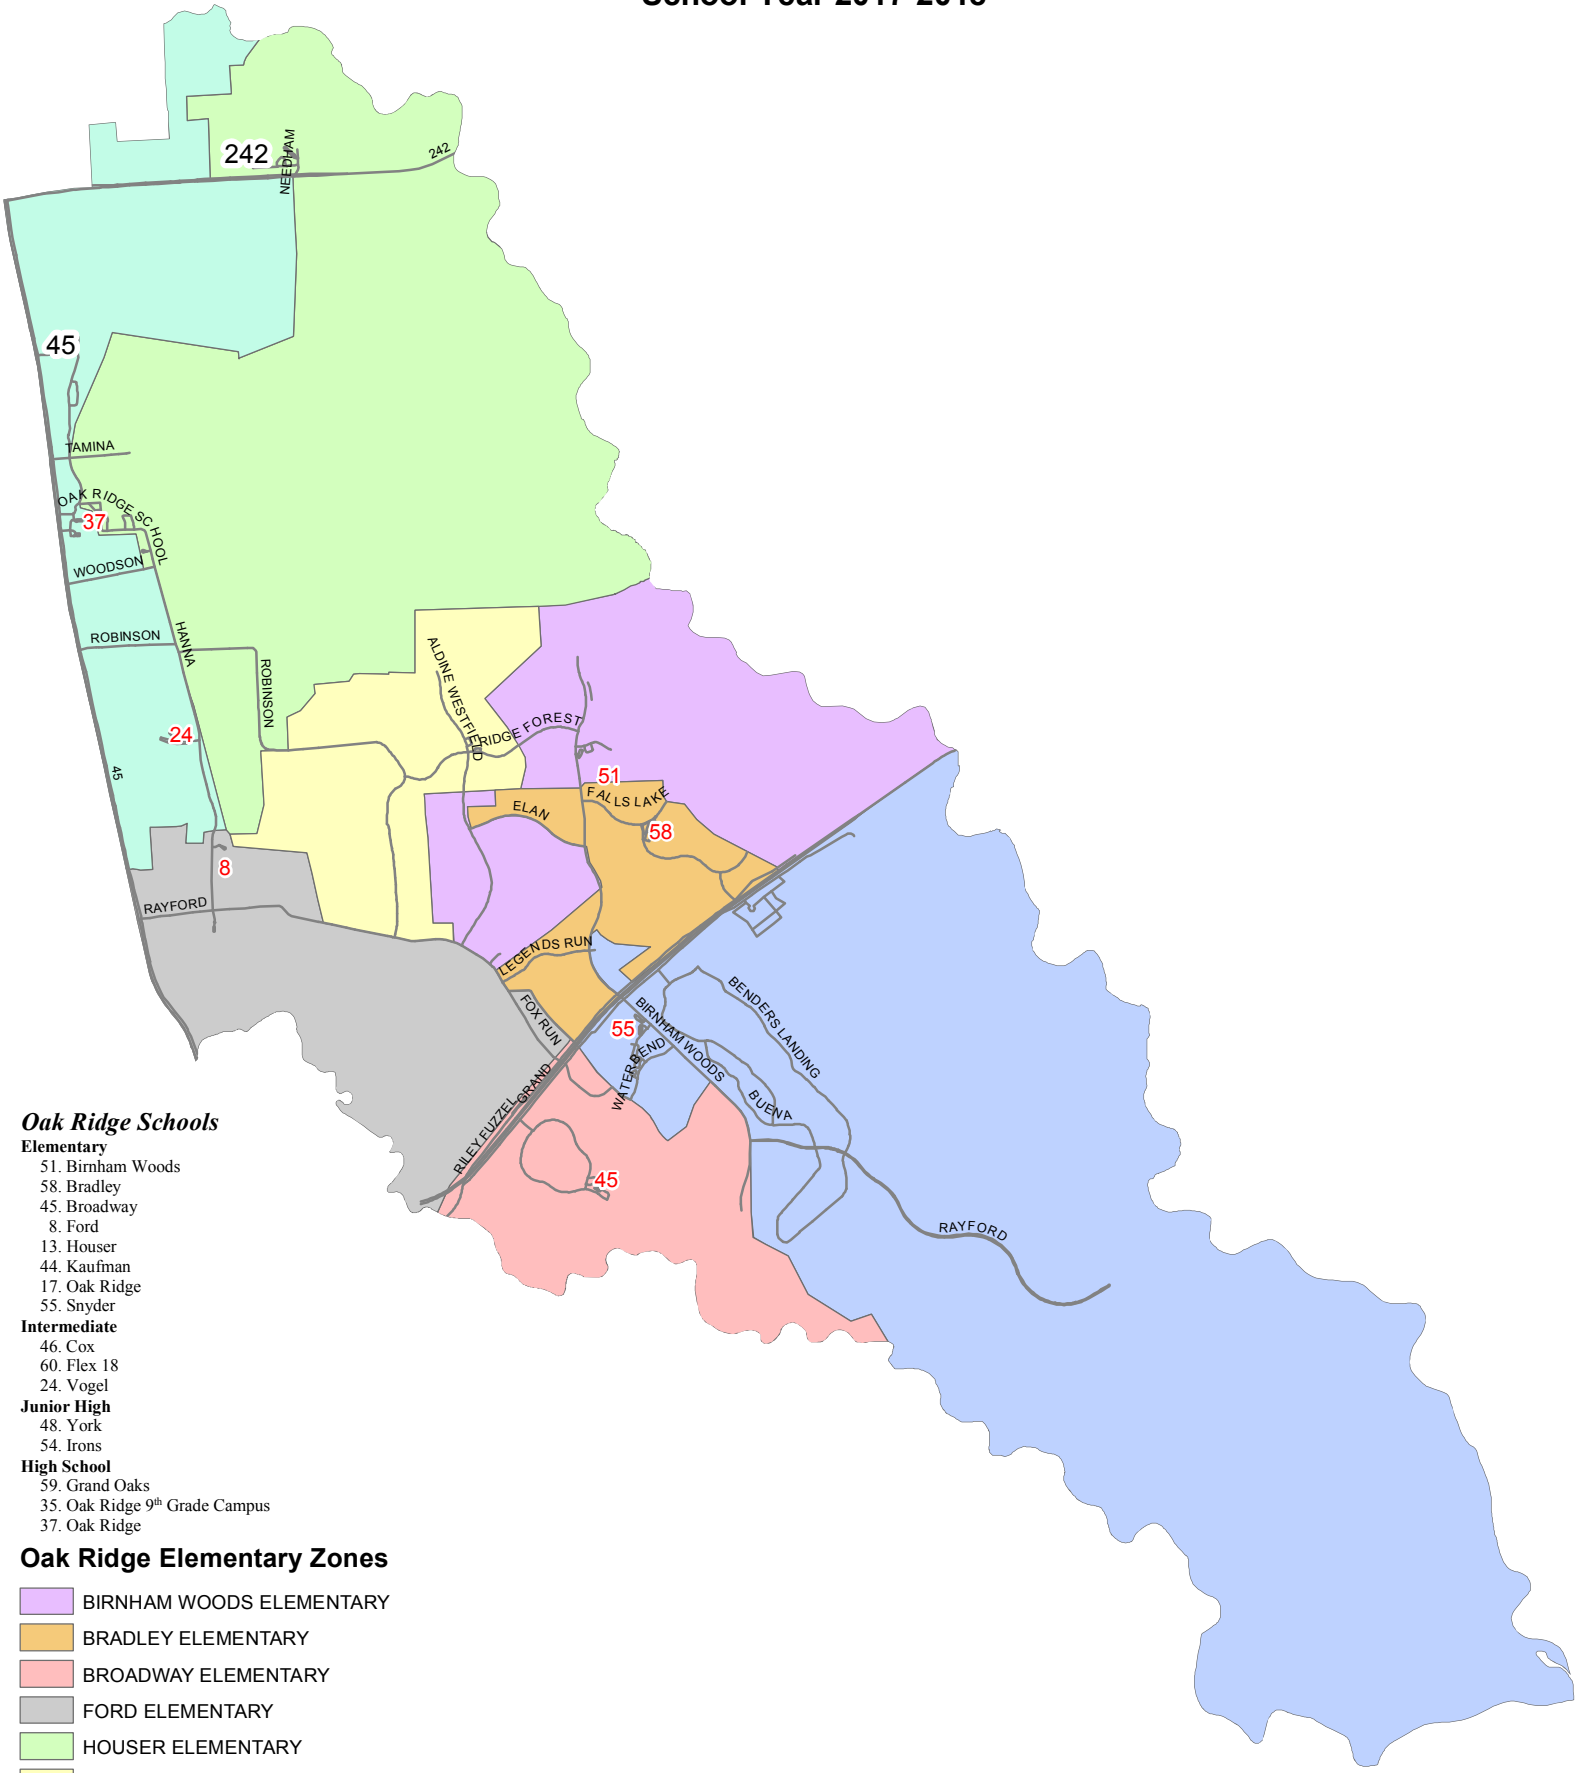

**Conroe Independent School District
Oak Ridge Elementary Feeder Map
School Year 2017-2018**

Oak Ridge Schools

- Elementary**
 - 51. Birnham Woods
 - 58. Bradley
 - 45. Broadway
 - 8. Ford
 - 13. Houser
 - 44. Kaufman
 - 17. Oak Ridge
 - 55. Snyder
- Intermediate**
 - 46. Cox
 - 60. Flex 18
 - 24. Vogel
- Junior High**
 - 48. York
 - 54. Irons
- High School**
 - 59. Grand Oaks
 - 35. Oak Ridge 9th Grade Campus
 - 37. Oak Ridge

Oak Ridge Elementary Zones

- BIRNHAM WOODS ELEMENTARY
- BRADLEY ELEMENTARY
- BROADWAY ELEMENTARY
- FORD ELEMENTARY
- HOUSER ELEMENTARY
- KAUFMAN ELEMENTARY
- OAK RIDGE ELEMENTARY
- SNYDER ELEMENTARY