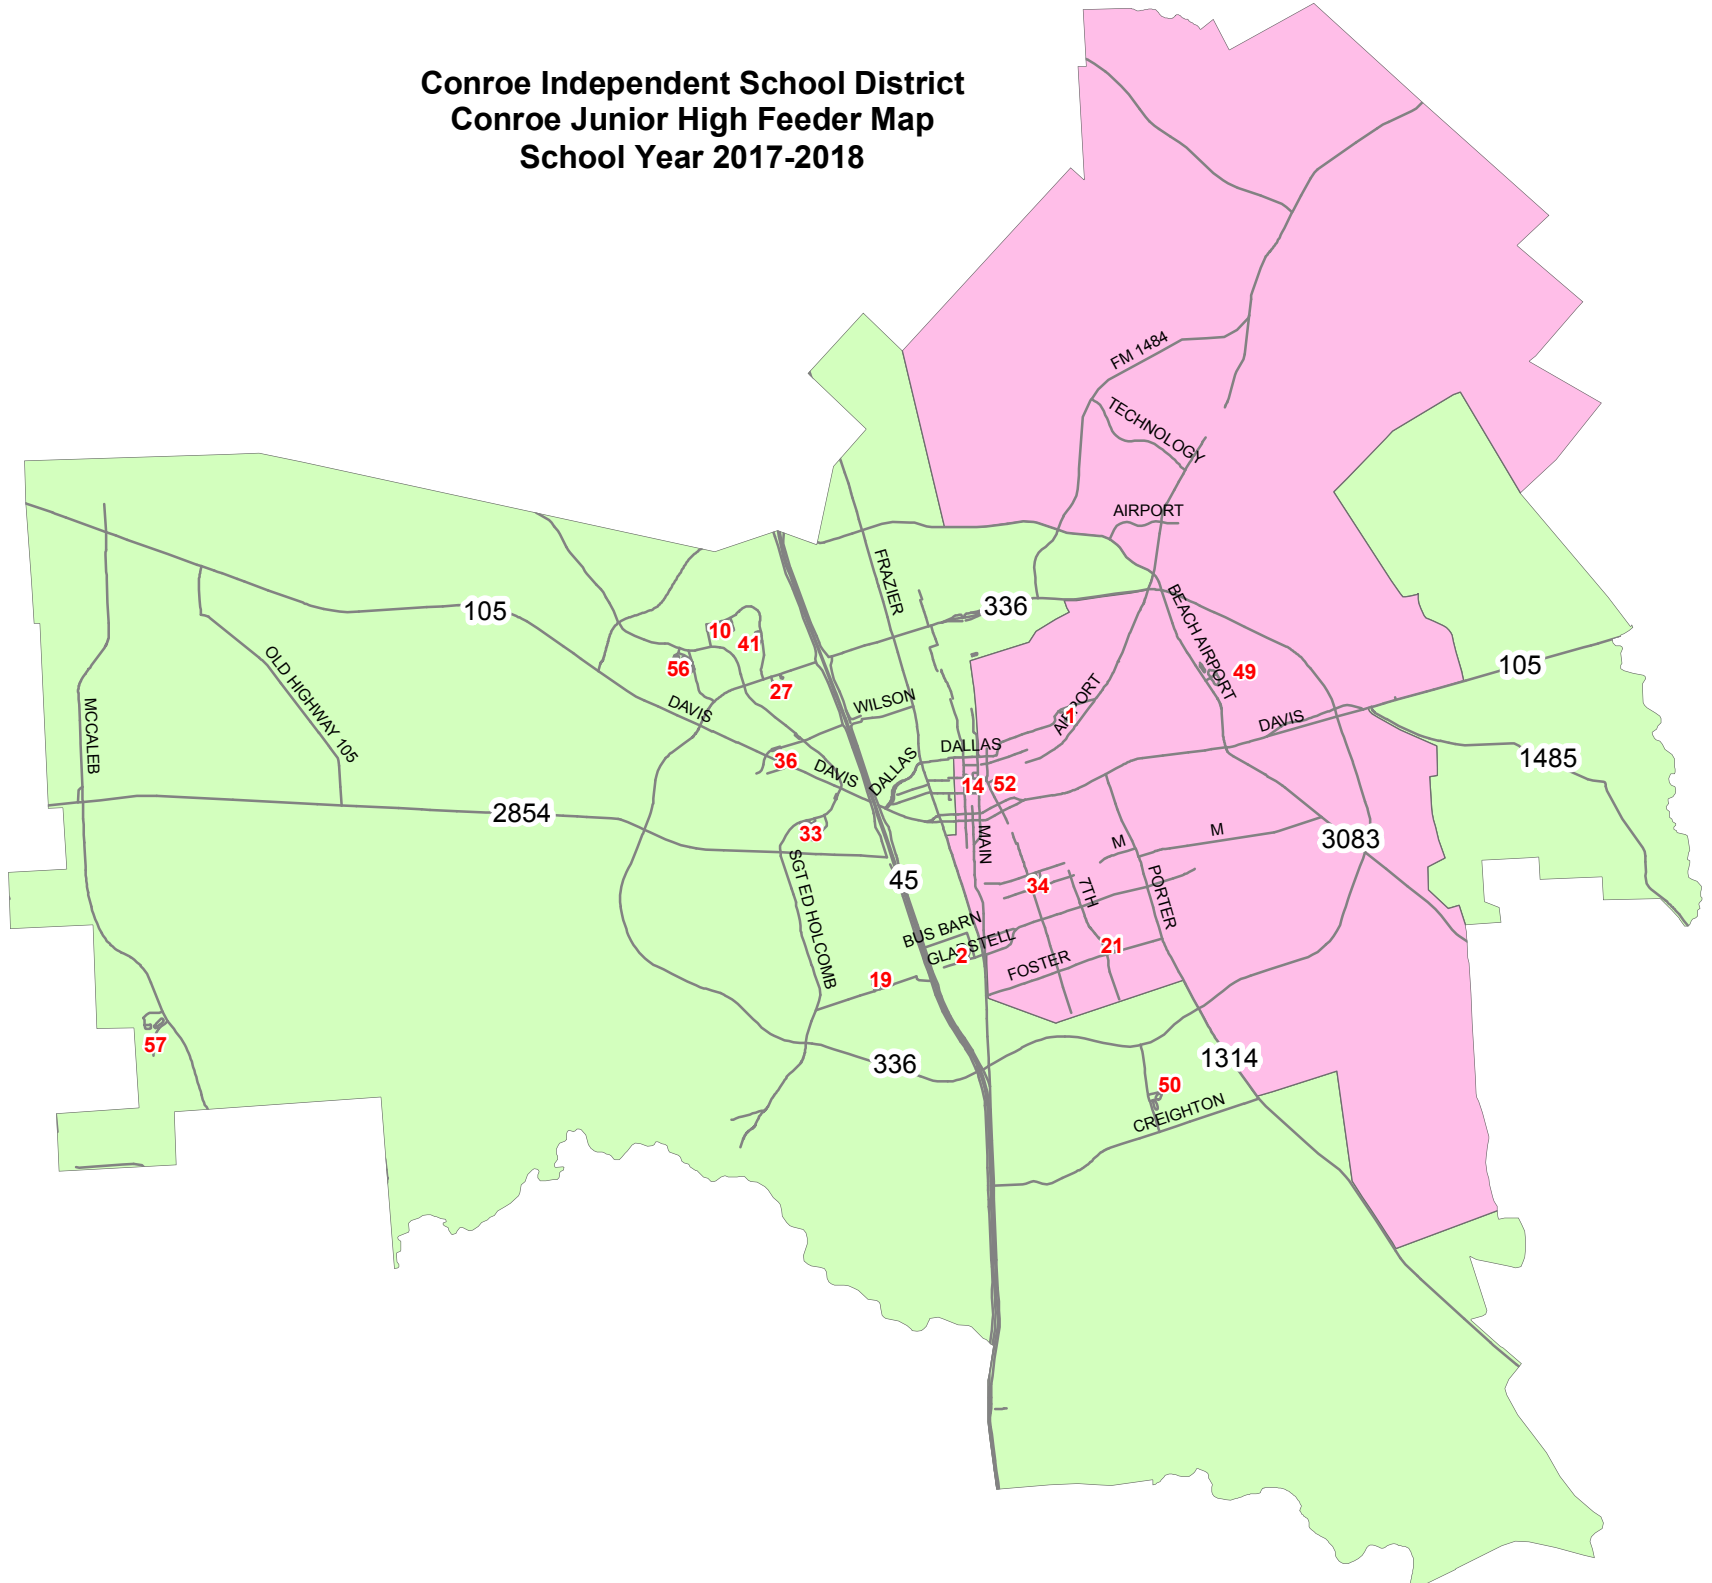

Conroe Independent School District Conroe Junior High Feeder Map School Year 2017-2018

- Conroe Schools**
- Elementary**
- 1. Anderson
 - 2. Armstrong
 - 3. Austin (zones 25B and 26C only)
 - 10. Giesinger
 - 14. Houston
 - 49. Patterson
 - 27. Reaves
 - 19. Rice
 - 21. Runyan
 - 57. Stewart
 - 50. Wilkinson
- Intermediate**
- 49. Bozman
 - 41. Cryar
 - 14. Travis
- Junior High**
- 56. Peet
 - 34. Washington
- High School**
- 33. Conroe 9th Grade Campus
 - 36. Conroe

- Conroe Zones**
- Junior High Schools**
- PEET JUNIOR HIGH
 - WASHINGTON JUNIOR HIGH