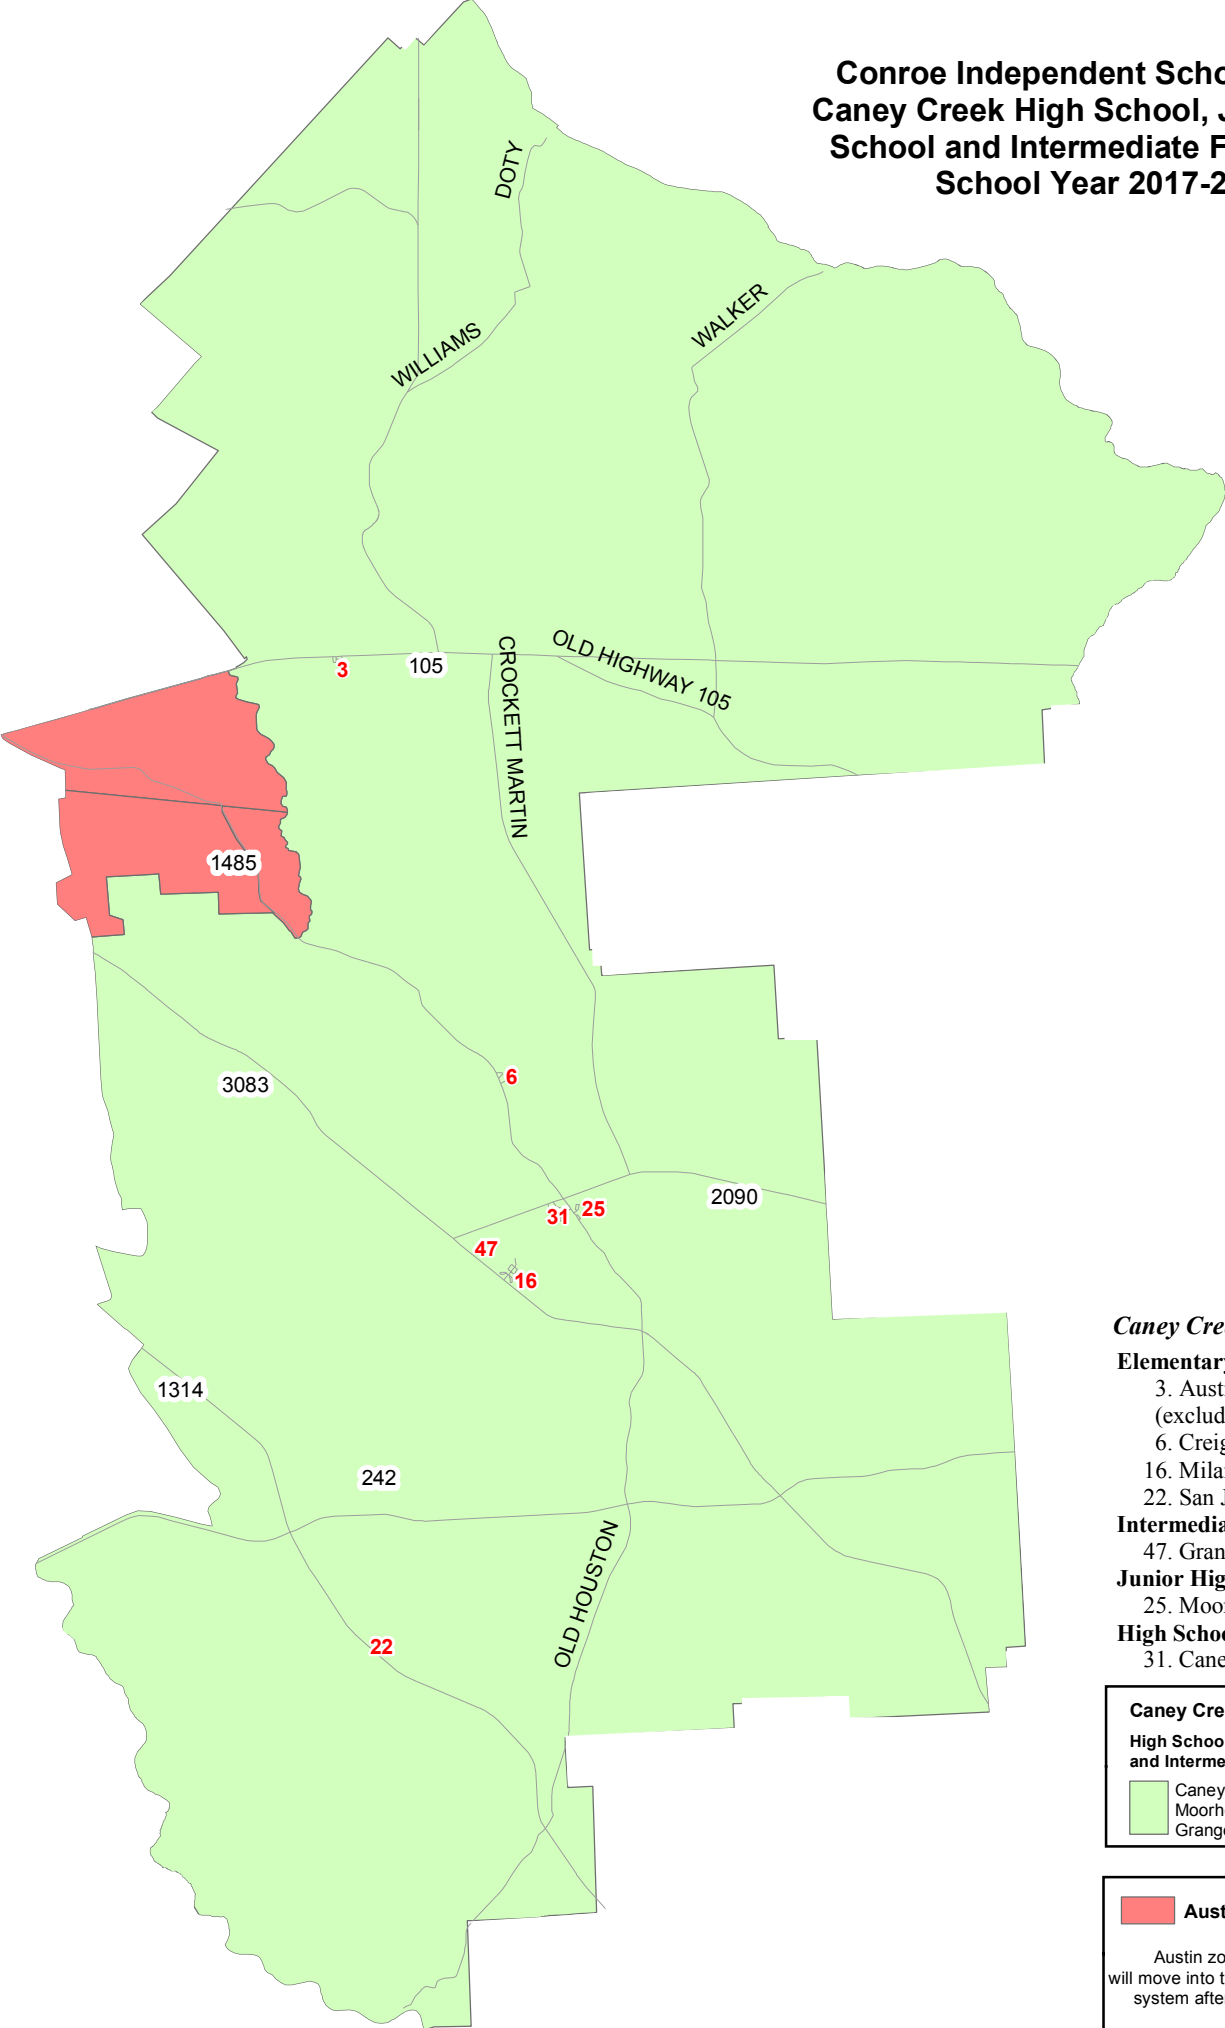

**Conroe Independent School District
 Caney Creek High School, Junior High
 School and Intermediate Feeder Map
 School Year 2017-2018**

Caney Creek Schools

- Elementary**
 - 3. Austin
(excluding zones 25B and 26C)
 - 6. Creighton
 - 16. Milam
 - 22. San Jacinto
- Intermediate**
 - 47. Grangerland
- Junior High**
 - 25. Moorhead
- High School**
 - 31. Caney Creek

Caney Creek Zones
**High School, Junior High School,
 and Intermediate School**

- Caney Creek High School
- Moorhead Junior High School
- Grangerland Intermediate

Austin Elementary

Austin zones 25B and 26C
 will move into the Conroe High feeder
 system after elementary school.