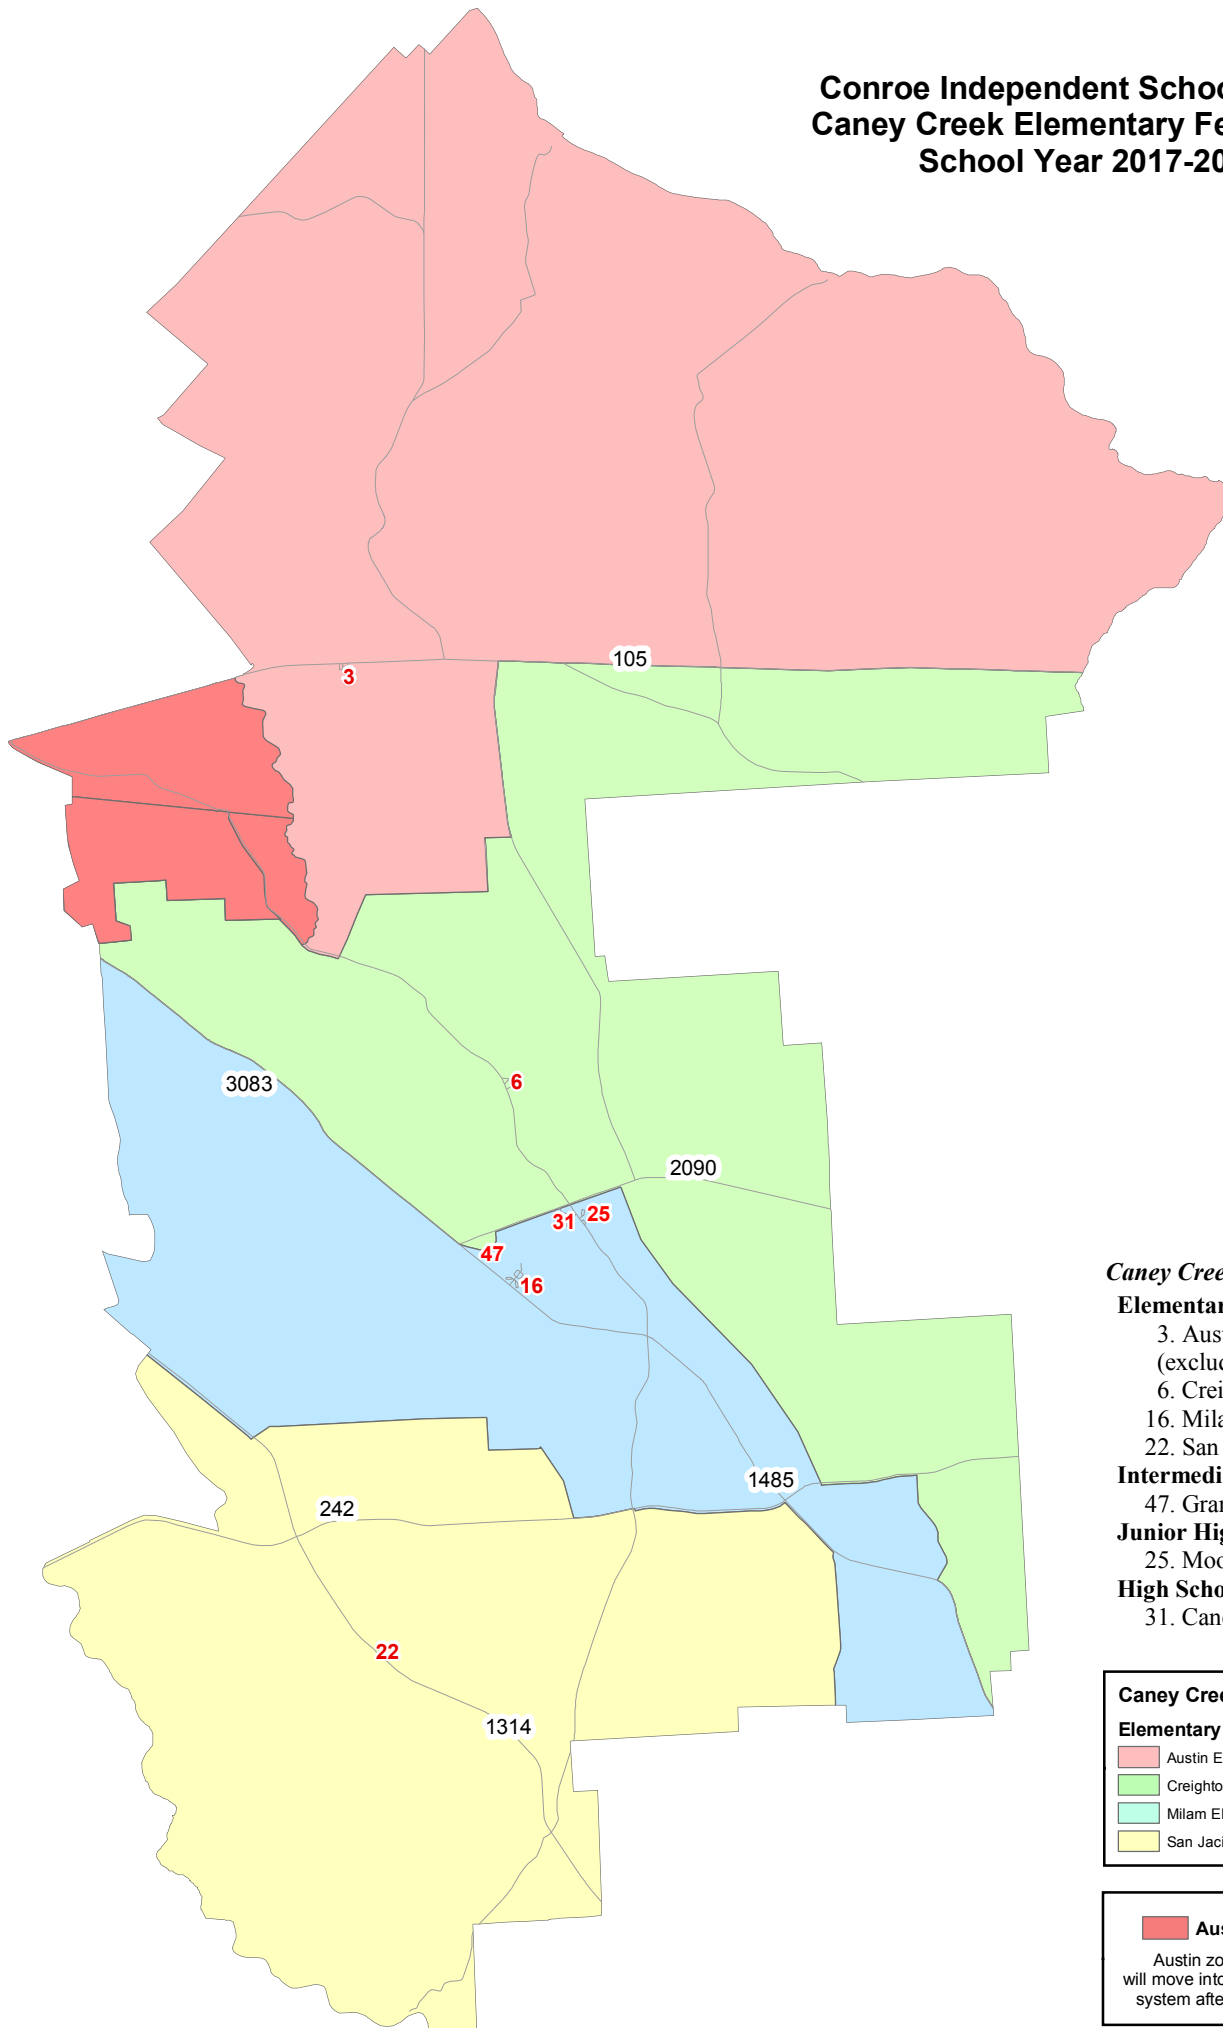

**Conroe Independent School District
Caney Creek Elementary Feeder Map
School Year 2017-2018**

Caney Creek Schools

Elementary

3. Austin
(excluding zones 25B and 26C)

6. Creighton

16. Milam

22. San Jacinto

Intermediate

47. Grangerland

Junior High

25. Moorhead

High School

31. Caney Creek

Caney Creek Zones

Elementary Schools

Austin Elementary

Creighton Elementary

Milam Elementary

San Jacinto Elementary

Austin Elementary

Austin zones 25B, and 26C
will move into Conroe High Feeder
system after elementary school.