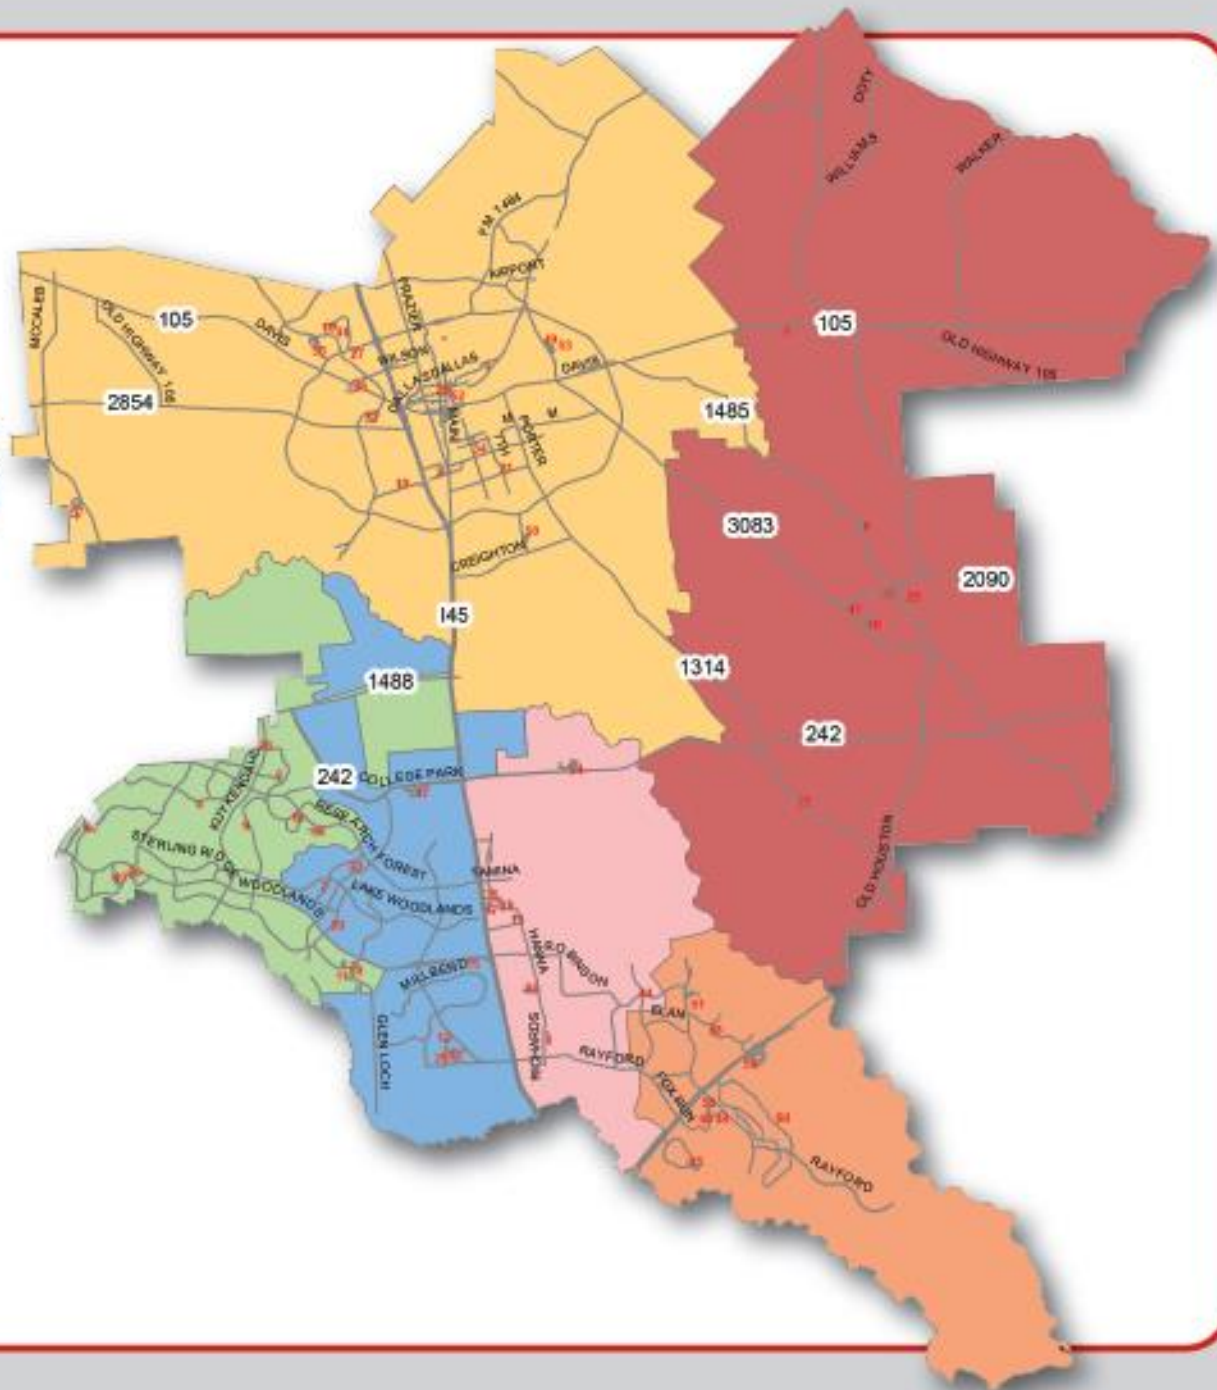

Capital Improvements

CONROE
INDEPENDENT
SCHOOL DISTRICT

SUCHMA ELEMENTARY

ADDITION & RENOVATION

STOCKTON JUNIOR HIGH SCHOOL

АКУ-Е103

**CONROE HIGH
ADDITION/RENOVATION**

LIFE CYCLE 2019